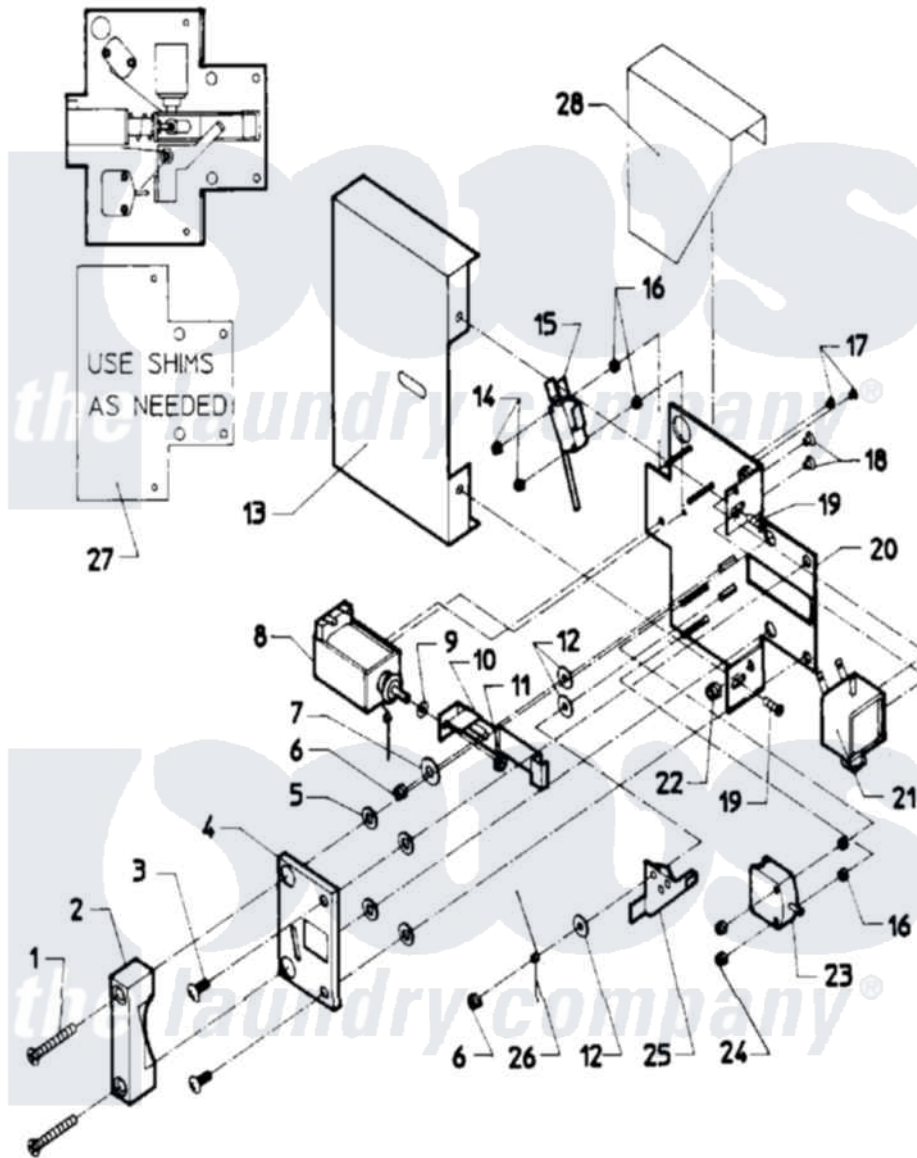

Maytag AT50MC1 01 - DOOR SAFETY INTERLOCK (MC MODELS)

Maytag [Residential Maytag AT50MC1 Washer Parts](#) Parts Diagram 01 - DOOR SAFETY INTERLOCK (MC MODELS)
 Click on the part number to view part

Item	Original Part Number	Replaced By	Status	Part Description
001	24001640			Door Lock Complete
"	W10124350		Not Available	PART NUMBER NOT AVAILABLE
002	24001483		Not Available	CATCH, DOOR LOCK
003	24001323			Screw
004	24001484		Not Available	COVER, DOOR LOCK PLATE
005	24001295			Lockwasher, S.s.
006	24001342	74005230		Nut, Lock
007	24001485			Washer, Shoulder
008	24001101			Solenoid, Door Rel
009	24001358			Washer, Flat
010	24001250			Button, Push
011	24001481	Y707702		Locknut
012	24001480			Washer, Teflon
013	24001487		Not Available	COVER, DOOR LOCK ASSY.
014	24001476			Nut, Fiberlock
015	24001229			Switch, Door Lock

016	24001477		Not Available	SPACER, NYLON (No.6)
017	24001643			Screw, S.s.
018	24001479			Screw, S.s.
019	24001301	67006964		Screw, Glide
020	NLA		Not Available	PLATE, DOOR LOCK
021	24001102			Solenoid, Door Lck
022	24001305			Nut, Fiberlock
023	24001255			Switch, Door Handle
024	24001736	24001425		Nut, Fiberlock, Pltd
025	24001230			Lever, Door Lock
026	24001293			Spring, Torsion
027	24001559			Shim, Door Lock
028	24001488		Not Available	SHIELD, SPLASH (DOOR LOCK)