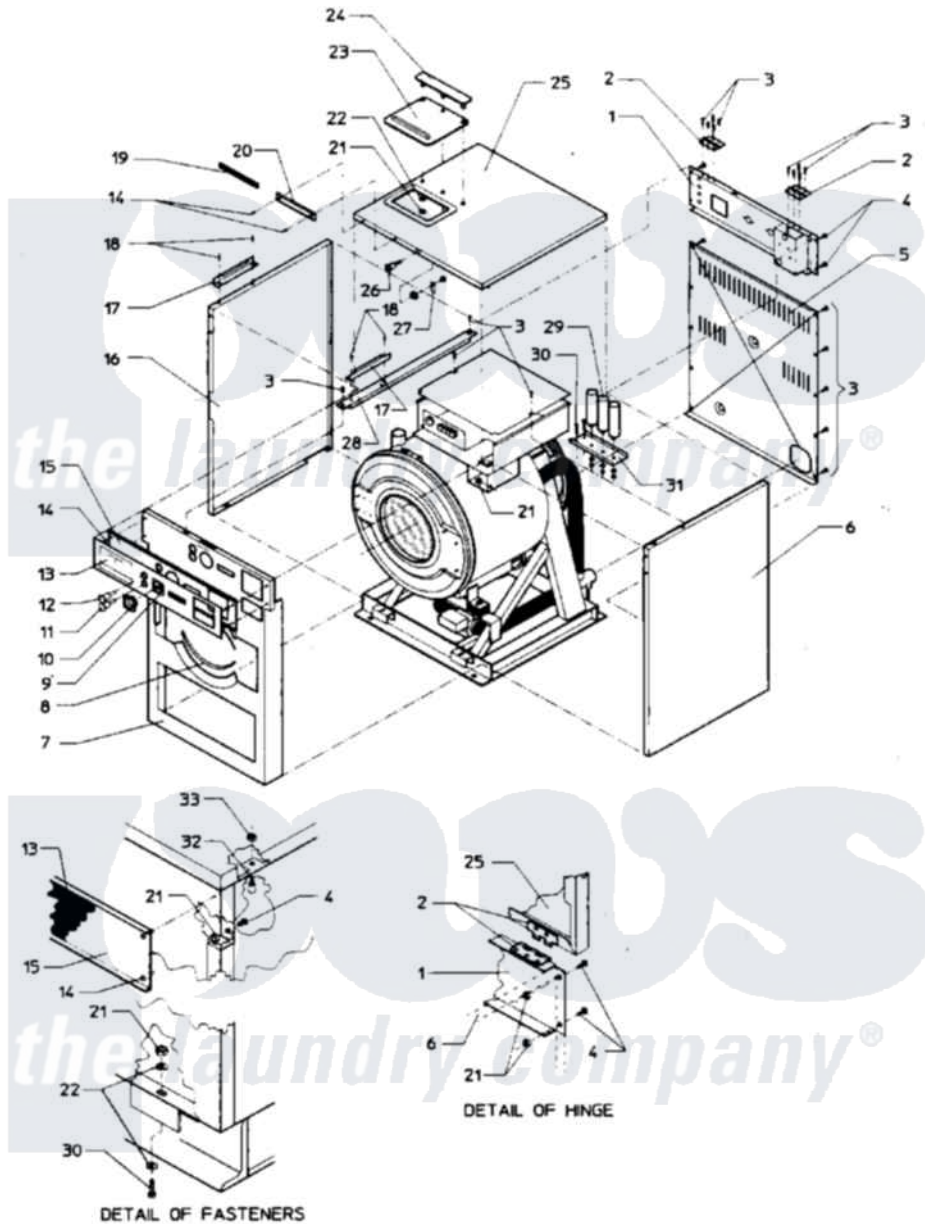

Maytag AT50MC1 02 - MAIN EXPLODED VIEW - FINAL ASSY. (AT50)

Maytag Residential Maytag AT50MC1 Washer Parts Parts Diagram 02 - MAIN EXPLODED VIEW - FINAL ASSY. (AT50)

[Click on the part number to view part](#)

Item	Original Part Number	Replaced By	Status	Part Description
001	24001171			Panel Kit, Valve
002	24001676		Not Available	HINGE, TOP COVER (NOTE: 18003069 AFTER SERIAL
"	Y24001300			Hinge
003	24001301	67006964		Screw, Glide
004	24001323			Screw
005	24001402	24001198		Hose Kit, Soap Dispenser
006	NLA		Not Available	PANEL KIT, SIDE (RT.)50
007	NLA		Not Available	PANEL ASSY. (INNER FRONT)
008	24001550	24001532		Trim- Pane
009	24001679		Not Available	DECAL, CYCLE INDICATOR
010	24001680			GLASS, TIMER
011	24001681		Not Available	LIGHT, INDICATOR (RED 110V)
012	24001682		Not Available	LIGHT, INDOCATOR (AMBER 110V)

013	24001685		Not Available	DECAL, MAYTAG
014	24001540		Not Available	RIVET, BLIND S.S. (1/8 X 5/16)
015	24001688			Panel, Control
016	NLA		Not Available	PANEL KIT, SIDE (LT.)50
017	24001539		Not Available	BRACKET, SOAP DISPENSER
018	24001533			Rivet, Pop S.s.
019	W10124350		Not Available	PART NUMBER NOT AVAILABLE
020	24001671		Not Available	NAMEPLATE
021	24001510	W10139757		Nut
022	24001295			Lockwasher, S.s.
023	24001219		Not Available	COVER, SOAP DISPENSER
024	24001542			Clamp, Soap Dispenser
025	NLA		Not Available	COVER KIT, TOP
026	24001220			Lock, Top Cover
027	24001221			Latch, Top Cover
028	24001691		Not Available	BRACE, TOP
029	24001237			Capacitor
"	24001239			Capacitor
"	24001241			Capacitor W/Res.
030	24001303			Screw
031	24001674		Not Available	BRACKET, CAPACITOR
032	24001305			Nut, Fiberlock
033	24001425			Nut, Fiberlock, Pltd
NI	W10124350		Not Available	PART NUMBER NOT AVAILABLE