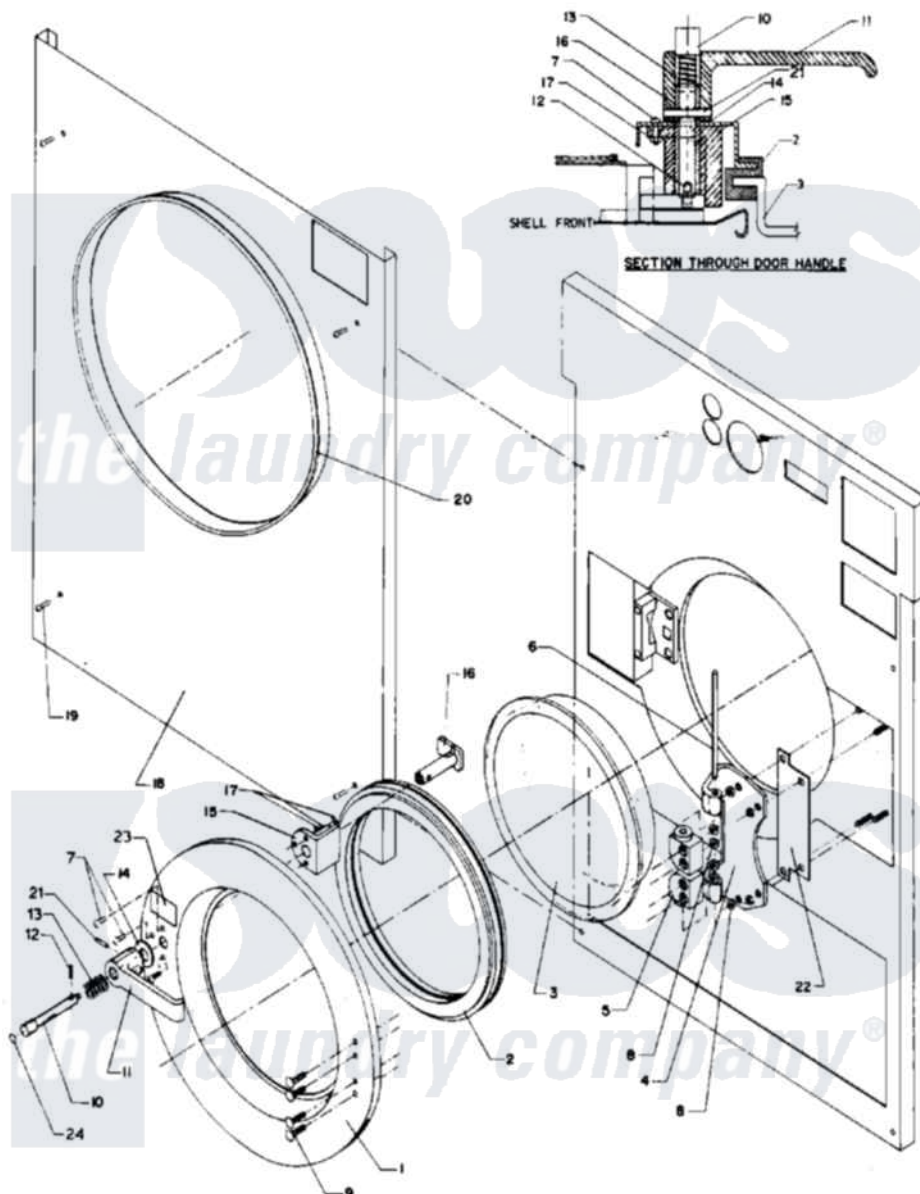

Maytag AT50MC1 03 - DOOR & RELATED PARTS (AT50)

Maytag [Residential Maytag AT50MC1 Washer Parts](#) Parts Diagram 03 - DOOR & RELATED PARTS (AT50)
 Click on the part number to view part

Item	Original Part Number	Replaced By	Status	Part Description
001	24001717			Door Assembly Complete
"	24001720			Door
002	24001077			GASKET, DOOR
003	Y24001100		Not Available	GLASS, DOOR
004	24001333			Hinge, Door
005	24001334			Mount, Door
006	W10124350		Not Available	PART NUMBER NOT AVAILABLE
007	24001341	3400814		Screw
008	24001305			Nut, Fiberlock
009	24001467			Screw, S.s.
010	24001103			Rod, Push Button
011	24001336			Handle, Door
012	24001721			Pin, Spring
013	24001338			Spring, Door Lock
014	24001310	Y015627		Screw- Hex
015	24001340		Not Available	SPACER, DOOR HANDLE

016	24001343		Arm, Latch
017	24001342	74005230	Nut, Lock
018	NLA	Not Available	PANEL KIT, FRONT OPL
019	24001474	3400086	Screw, 10-32 X 3/8
020	24001722	Not Available	TRIM, OUTER FRONT PANEL
021	24001827	24001721	Pin, Spring
022	24001466		Shim, Hinge
023	24001462	Not Available	DECAL, PUSH BUTTON RED
024	24001407	Not Available	DECAL, RED DOT