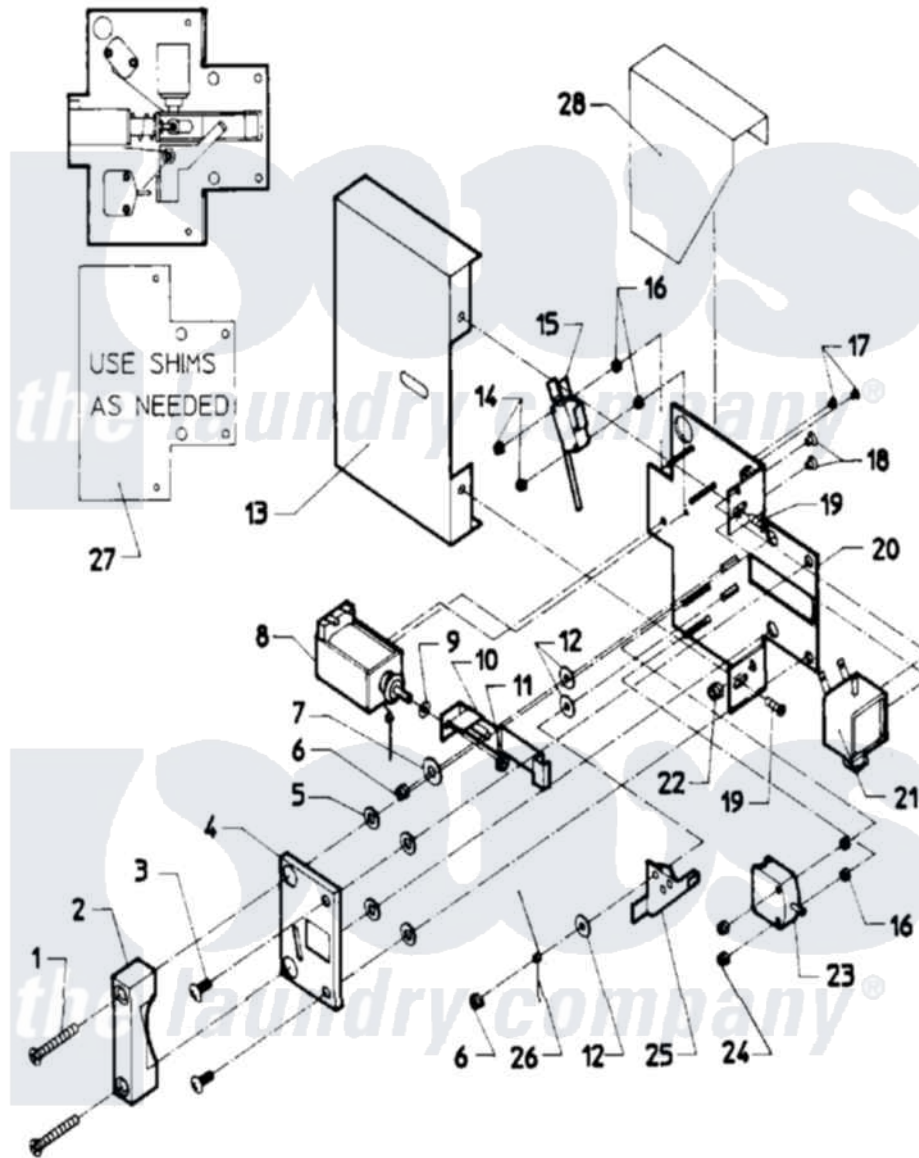

Maytag AT50MC1 04 - DOOR SAFETY INTERLOCK (AT50MC)

Maytag Residential Maytag AT50MC1 Washer Parts Parts Diagram 04 - DOOR SAFETY INTERLOCK (AT50MC)
 Click on the part number to view part

Item	Original Part Number	Replaced By	Status	Part Description
001	24001640			Door Lock Complete
"	24001641			Door Lock Complete
002	24001483		Not Available	CATCH, DOOR LOCK
003	NLA		Not Available	SCREW, S.S. (1/4"-20 X 5/8")
004	24001484		Not Available	COVER, DOOR LOCK PLATE
005	24001295			Lockwasher, S.s.
006	24001342	74005230		Nut, Lock
007	24001485			Washer, Shoulder
008	24001101			Solenoid, Door Rel
009	24001358			Washer, Flat
010	24001250			Button, Push
011	24001481	Y707702		Locknut
012	24001480			Washer, Teflon
013	24001487		Not Available	COVER, DOOR LOCK ASSY.
014	24001476			Nut, Fiberlock
015	24001229			Switch, Door Lock

016	24001477		Not Available	SPACER, NYLON (No.6)
017	24001643			Screw, S.s.
018	24001479			Screw, S.s.
019	24001301	67006964		Screw, Glide
020	NLA		Not Available	PLATE, DOOR LOCK
021	24001102			Solenoid, Door Lck
022	24001305			Nut, Fiberlock
023	24001257	24001255		Switch, Door Handle
024	24001736	24001425		Nut, Fiberlock, Pltd
025	24001230			Lever, Door Lock
026	24001293			Spring, Torsion
027	24001559			Shim, Door Lock
028	24001488		Not Available	SHIELD, SPLASH (DOOR LOCK)