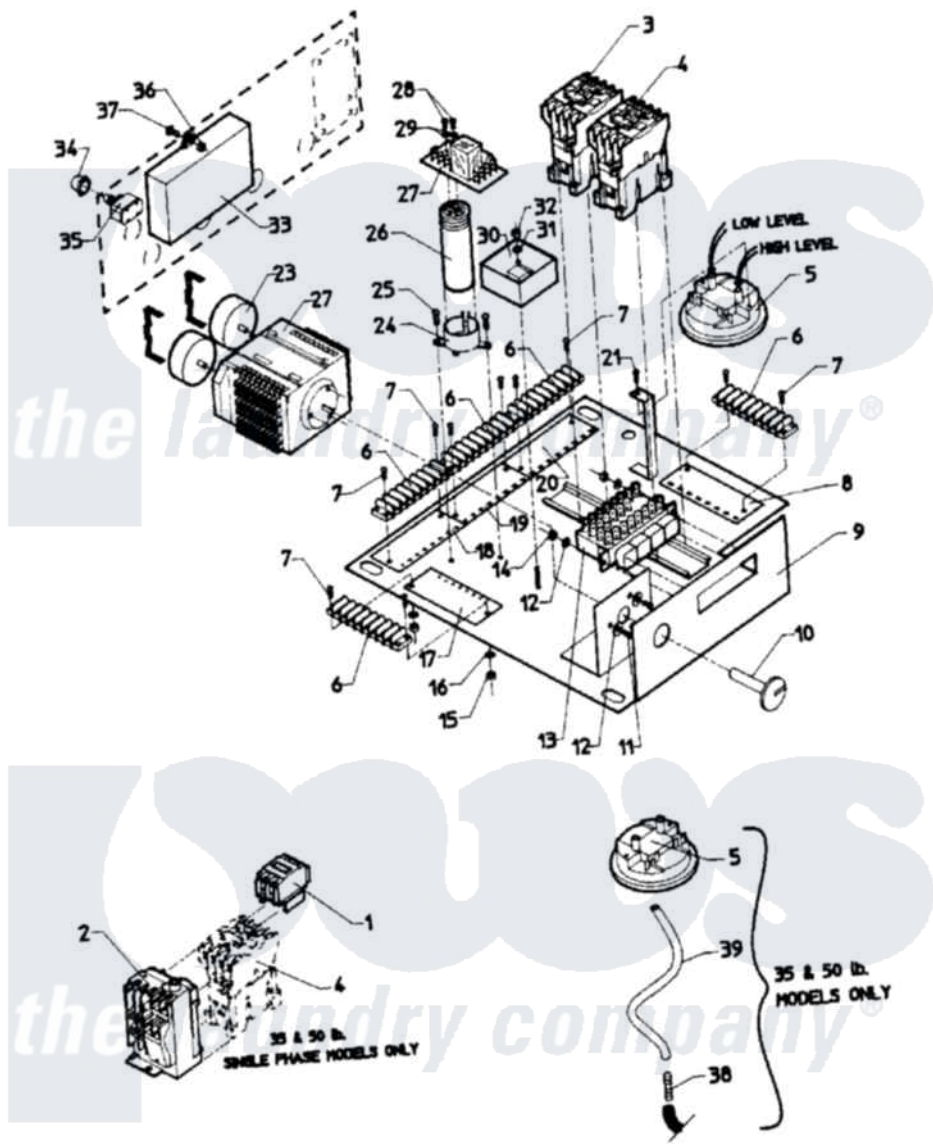

# Maytag AT50MC1 05 - CONTROL MODULE (AT50)

Maytag [Residential Maytag AT50MC1 Washer Parts](#) Parts Diagram 05 - CONTROL MODULE (AT50)  
 Click on the part number to view part

Item	Original Part Number	Replaced By	Status	Part Description
001	24001104		Not Available	CONTACTOR, AUX. ADDER
002	NLA		Not Available	PROTECTOR, OVERLOAD
003	24001105	<a href="#">24002051</a>		Contacto-
004	24001105	<a href="#">24002051</a>		Contacto-
"	<a href="#">24001737</a>			Relay
"	<a href="#">24001738</a>			Relay
005	24001224		Not Available	SWITCH, DUAL LEVEL
006	24001412		Not Available	STRIP, TERMINAL
007	24001414	<a href="#">4450038</a>		Screw
008	24001030		Not Available	DECAL,INSUL.TERM STIRP (33-40)
009	W10124350		Not Available	PART NUMBER NOT AVAILABLE
010	24001739		Not Available	INDICATOR, CYCLE
011	<a href="#">24001357</a>			Screw, Stainless Steel
012	<a href="#">24001358</a>			Washer, Flat
013	NLA		Not Available	SWITCH, CYCLE SELECTOR