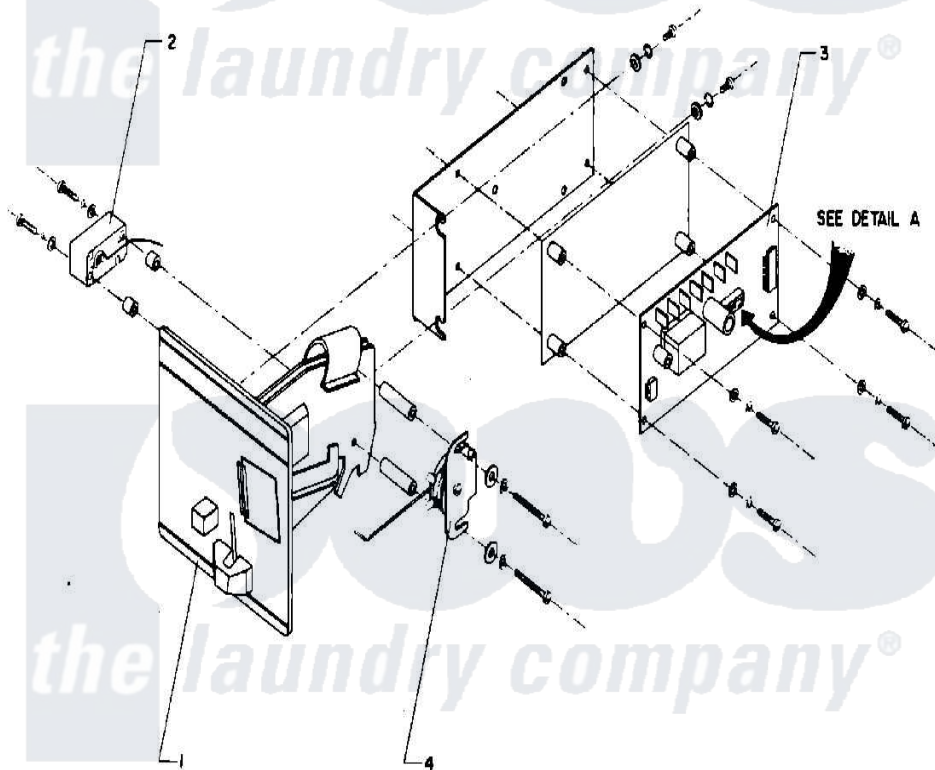

Maytag AT50MC1 06 - COIN METER & COIN BOX (AT50)

DETAIL A
COIN COUNTER
DIP SWITCHES

Maytag [Residential Maytag AT50MC1 Washer Parts](#) Parts Diagram 06 - COIN METER & COIN BOX (AT50)
Click on the part number to view part

Item	Original Part Number	Replaced By	Status	Part Description
001	24001615			COIN ACCEPTOR (US QUARTER)
"	24001754		Not Available	COIN METER (110V/50-60HZ) (US QUARTERS)
"	24001755		Not Available	COIN METER (110V/50-60HZ) (CANADIAN QUARTERS)
002	NLA		Not Available	SWITCH, COIN
003	24001617		Not Available	ELECTRONIC COIN COUNTER W/HAR
004	24001618		Not Available	SOLENOID, COIN BLOCKING (120V)
"	24001756			Solenoid, Coin Blocking