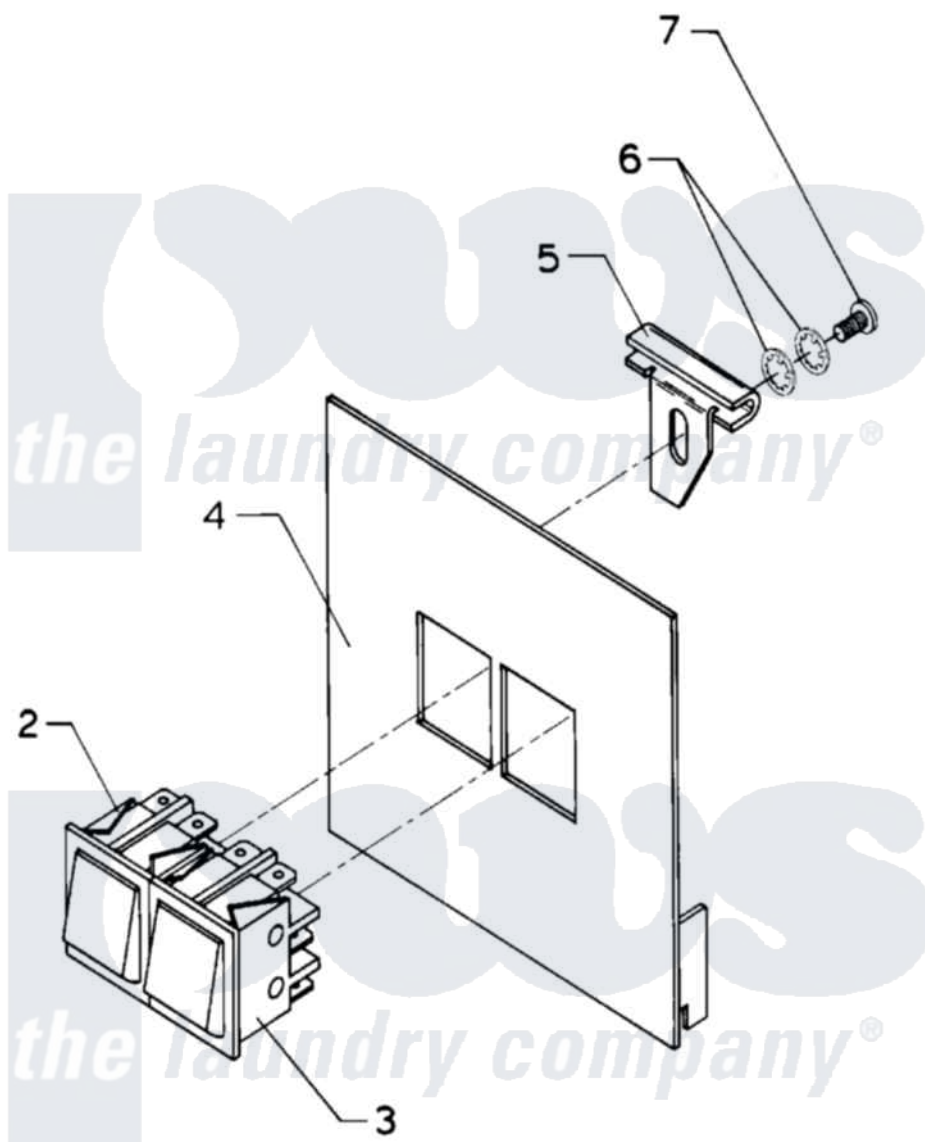

Maytag AT50MC1 07 - MANUAL START/STOP CONTROL (AT50)

Maytag [Residential Maytag AT50MC1 Washer Parts](#) Parts Diagram 07 - MANUAL START/STOP CONTROL (AT50)
Click on the part number to view part

Item	Original Part Number	Replaced By	Status	Part Description
NI	24001764		Not Available	KIT, START/STOP COMPLETE
002	24001251			Switch
003	24001252			Switch, Momentary
004	NLA		Not Available	COVER, PLATE (OPL)