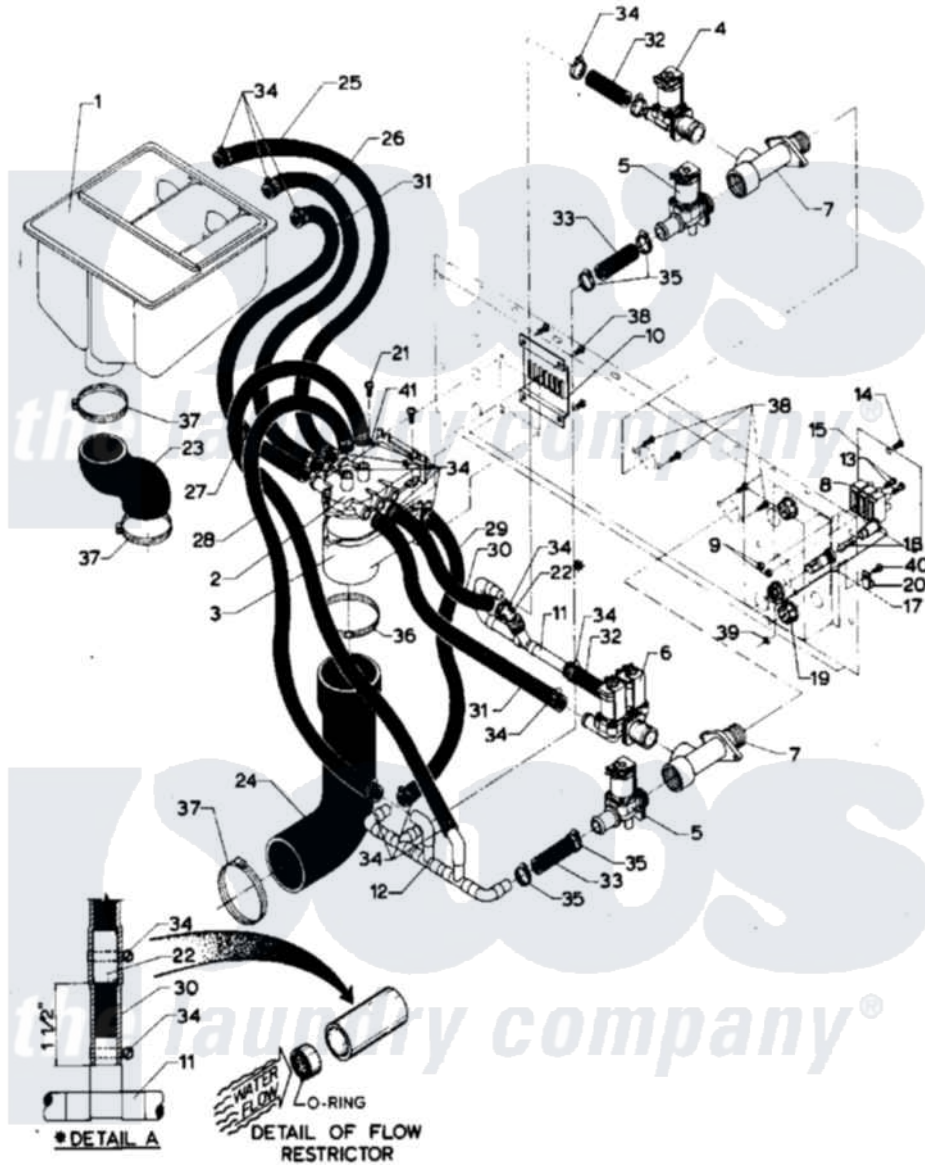

Maytag AT50MC1 08 - SOAP DISPENSER (AT50)

Maytag Residential Maytag AT50MC1 Washer Parts Parts Diagram 08 - SOAP DISPENSER (AT50)
 Click on the part number to view part

Item	Original Part Number	Replaced By	Status	Part Description
001	24001627		Not Available	DISPENSER, SUPPLY (COIN)
002	24001031			Breaker, Vac.
003	24001032			Breaker, Vac.
004	24001119			Valve
005	W10124350		Not Available	PART NUMBER NOT AVAILABLE
006	W10124350		Not Available	PART NUMBER NOT AVAILABLE
007	24001448			Seal
008	24001366		Not Available	BLOCK, INPUT & POWER (4 TERM)
"	24001629		Not Available	BLOCK, INPUT POWER (3 WIRE)
009	24001425			Nut, Fiberlock, Pltd
010	24001426			Cover, Vacuum Breaker
011	24001777		Not Available	MANIFOLD, SUPPLY
012	W10124350		Not Available	PART NUMBER NOT AVAILABLE

013	24001430		Screw, S.s
014	24001301	67006964	Screw, Glide
015	24001429		Not Available
			COVER, JUNCTION BOX
NI	W10124350		Not Available
			PART NUMBER NOT AVAILABLE
017	24001433		Holder, Fuse
018	24001225		Fuse, Control
019	24001436	8008P014-60	Grommet, Nylon
020	24001434		Not Available
			CONNECTOR, GROUND
021	24001432	W10068250	Screw
022	24001775		Not Available
			FLOW RESTRICTOR ASSY.
023	24001442		Hose, Soap Dispenser
024	24001033		Hose, Vacuum Breaker
025	24001781		Not Available
			HOSE
026	24001783		Not Available
			HOSE
027	W10124350		Not Available
			PART NOT USED
028	24001767		Not Available
			HOSE
029	24001788		Not Available
			HOSE
030	24001771		Not Available
			HOSE
031	24001792		Hose
032	24001794		Hose
033	24001794		Hose
034	24001423	489503	Clamp
035	24001797		Not Available
			CLAMP (SIZE 24)
036	24001282		Not Available
			CLAMP, HOSE (No.48)
037	24001353	696392	Hose Clamp
038	24001414	4450038	Screw
039	24001342	74005230	Nut, Lock
040	24001432	W10068250	Screw
041	24001425		Nut, Fiberlock, Pltd