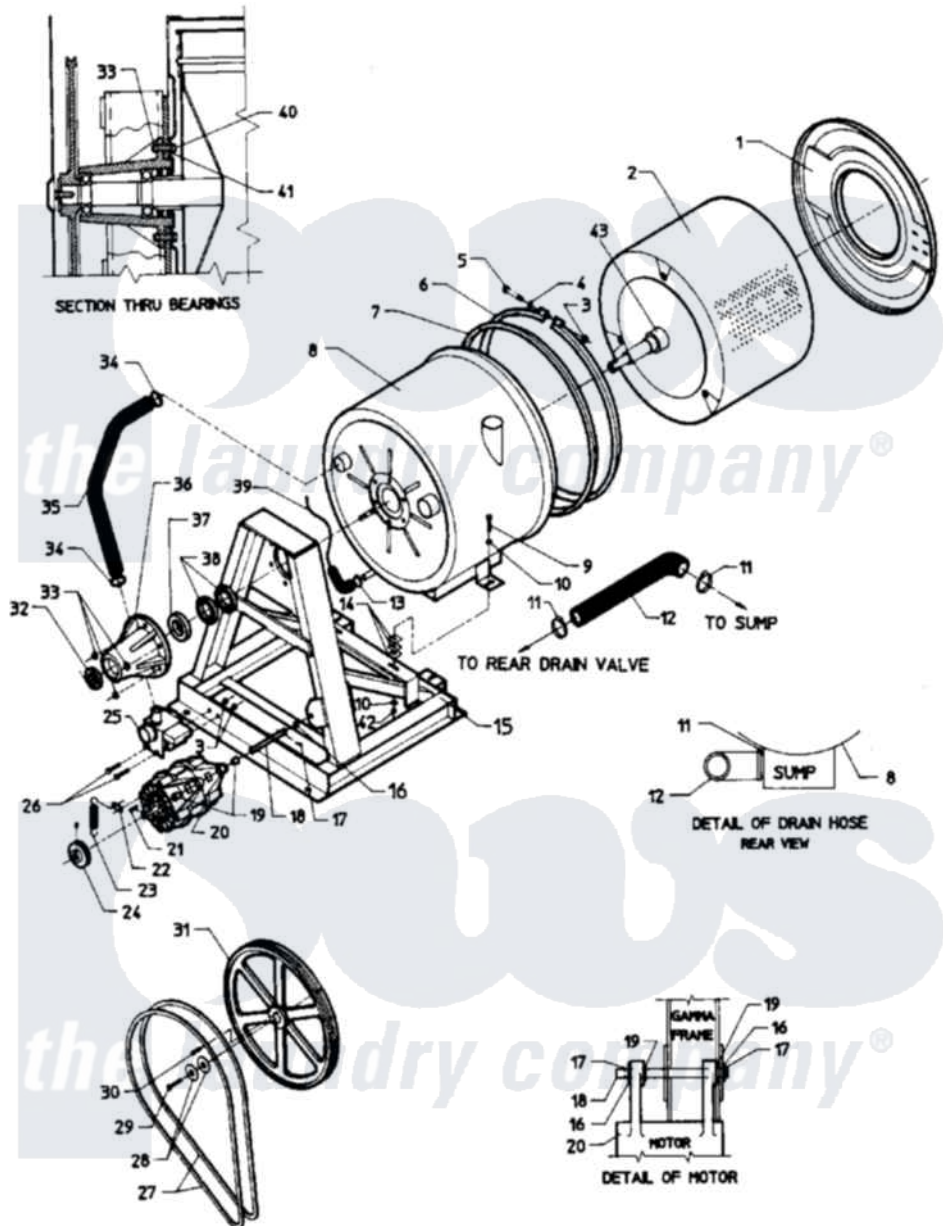

Maytag AT50MC1 10 - MAIN EXPLODED VIEW (SUB ASSY. AT50)

Maytag [Residential Maytag AT50MC1 Washer Parts](#) Parts Diagram 10 - MAIN EXPLODED VIEW (SUB ASSY. AT50)
 Click on the part number to view part

| Item | Original Part Number | Replaced By | Status | Part Description |
|------|--------------------------|------------------------|---------------|-----------------------------|
| 001 | NLA | | Not Available | FRONT SHELL ASSY. |
| 002 | 24001392 | | | Kit, Basket |
| 003 | 24001215 | | | Kit, Band Fastener |
| 004 | 24001215 | | | Kit, Band Fastener |
| 005 | 24001215 | | | Kit, Band Fastener |
| 006 | NLA | | Not Available | KIT, BAND SHELL |
| 007 | 24001184 | | | Gasket Kit |
| 008 | NLA | | Not Available | KIT, SHIELD RETRO |
| " | NLA | | Not Available | STRAP, CRADLE MTG. 72" LONG |
| 009 | 24001657 | | | Bolt |
| 010 | 24001516 | | | Washer, Flat Pltd. |
| 011 | 24001353 | 696392 | | Hose Clamp |
| 012 | 24001503 | | | Cup, Supply |
| 013 | 24001438 | 285655 | | Clamp, Hose |
| 014 | 24001803 | | Not Available | SHIM, SHELL |
| | | | | KIT ASSY. FRAME (2 |