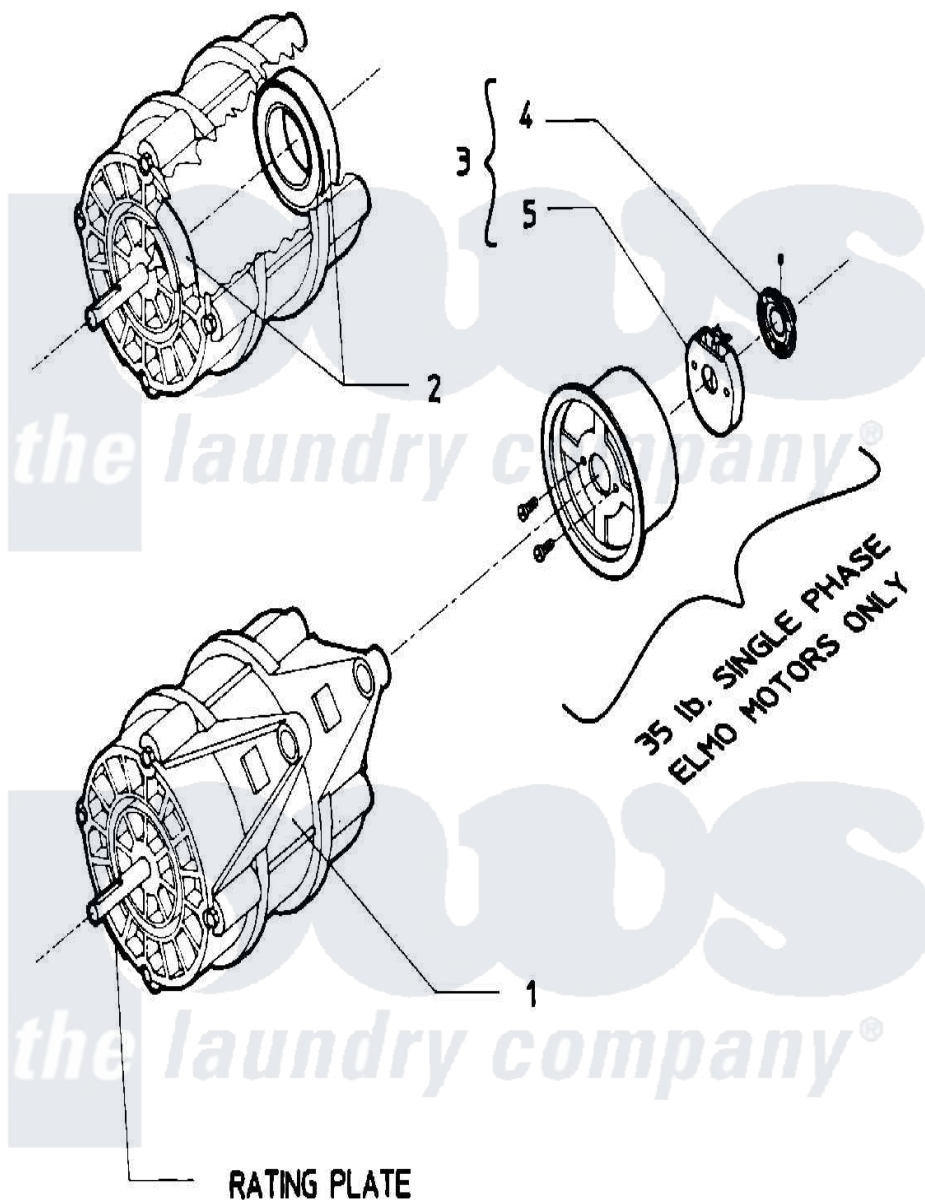

Maytag AT50MC1 11 - MOTOR (AT50)

Maytag [Residential Maytag AT50MC1 Washer Parts](#) Parts Diagram 11 - MOTOR (AT50)
 Click on the part number to view part

Item	Original Part Number	Replaced By	Status	Part Description
001	24001080			Motor, 2SP
"	24001084			Motor, 2SP
002	24001017			Bearing, Motor
003	23002317			Switch, Centrifugal