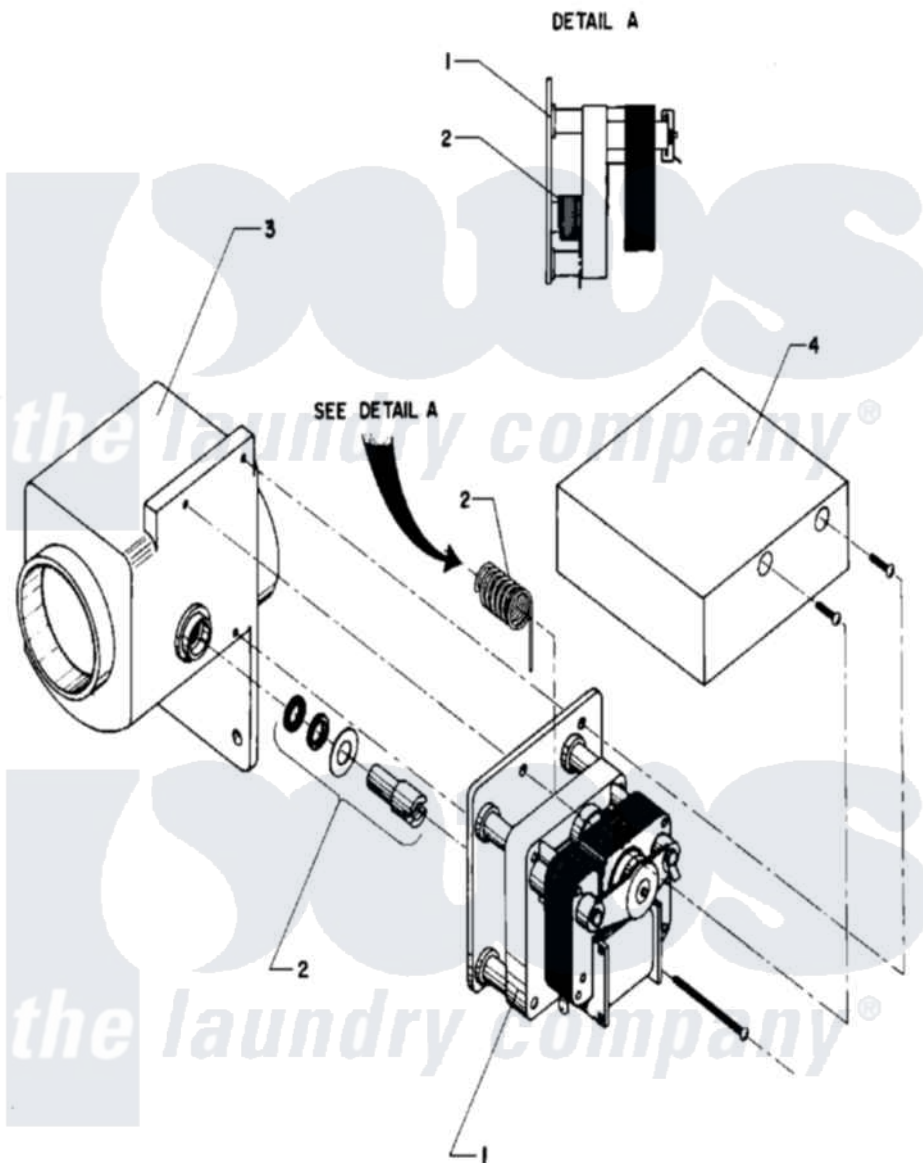

# Maytag AT50MC1 12 - DRAIN VALVE (AT50)

Maytag [Residential Maytag AT50MC1 Washer Parts](#) Parts Diagram 12 - DRAIN VALVE (AT50)  
 Click on the part number to view part

Item	Original Part Number	Replaced By	Status	Part Description
001	<a href="#">24001217</a>			Valve, Drain
"	<a href="#">24001530</a>			Valve, Motor Drain
002	<a href="#">24001528</a>			Shaft, Drive And Seal Kit
003	W10124350		Not Available	PART NOT USED
004	W10124350		Not Available	PART NOT USED