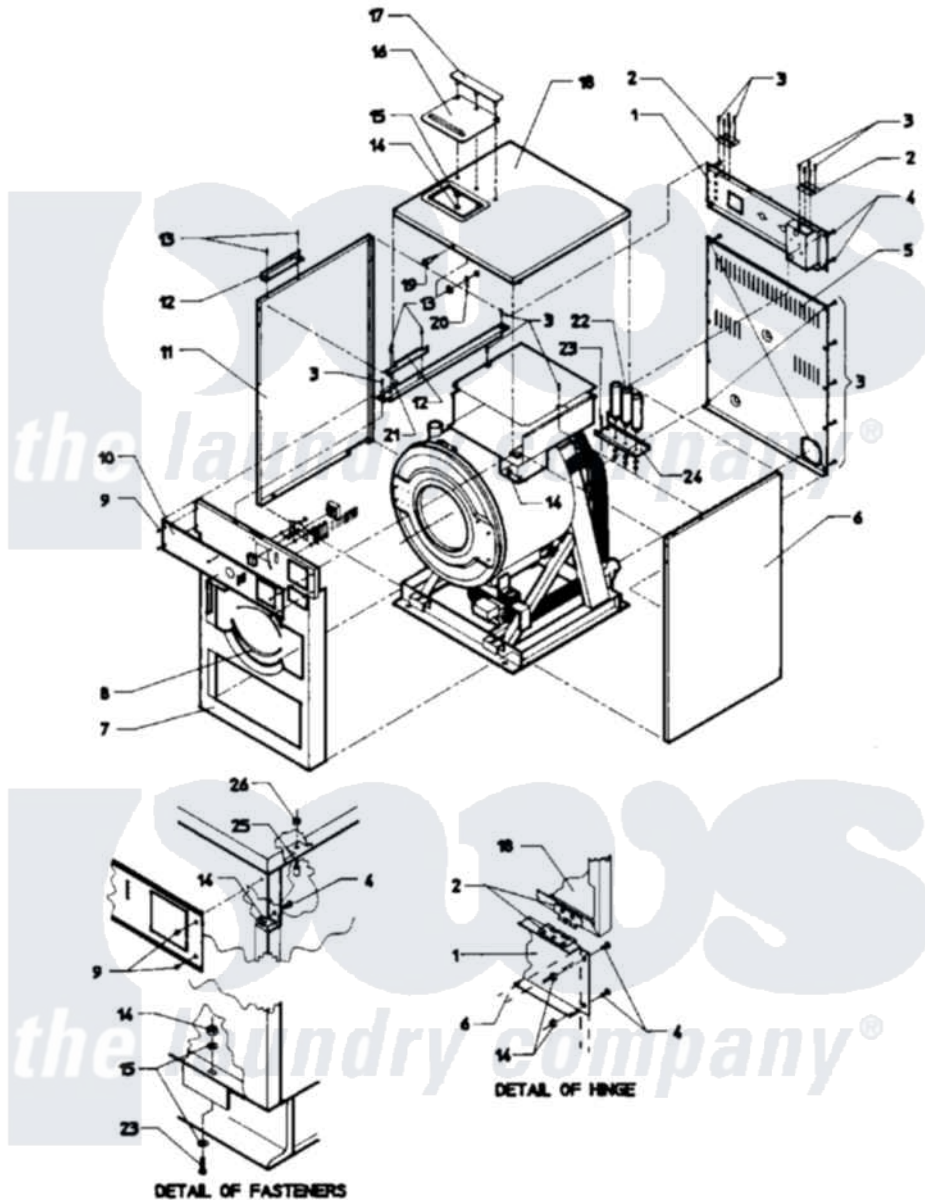

# Maytag AT50MC2 01 - MAIN EXPLODED VIEW - FINAL ASSEMBLY

Maytag Residential Maytag AT50MC2 Washer Parts Parts Diagram 01 - MAIN EXPLODED VIEW - FINAL ASSEMBLY  
 Click on the part number to view part

Item	Original Part Number	Replaced By	Status	Part Description
001	<a href="#">24001171</a>			Panel Kit, Valve
002	<a href="#">Y24001300</a>			Hinge
003	24001301	<a href="#">67006964</a>		Screw, Glide
004	<a href="#">24001323</a>			Screw
005	24001402	<a href="#">24001198</a>		Hose Kit, Soap Dispenser
006	NLA		Not Available	PANEL KIT, SIDE (RT.)50
007	NLA		Not Available	PANEL ASSY. (INNER FRONT)
008	24001550	<a href="#">24001532</a>		Trim- Pane
009	24001212	<a href="#">212277</a>		Screw, No.8 X 1/2 Inch
010	NLA		Not Available	PANEL, CONTROL
011	NLA		Not Available	PANEL KIT, SIDE (LT.)50
012	24001539		Not Available	BRACKET, SOAP DISPENSER
013	24001540		Not Available	RIVET, BLIND S.S. (1/8 X 5/16)
014	24001510	<a href="#">W10139757</a>		Nut

015	<a href="#">24001304</a>		Washer, Flat
016	24001219	Not Available	COVER, SOAP DISPENSER
017	<a href="#">24001542</a>		Clamp, Soap Dispenser
018	NLA	Not Available	COVER KIT, TOP
019	<a href="#">24001220</a>		Lock, Top Cover
020	<a href="#">24001221</a>		Latch, Top Cover
021	24001691	Not Available	BRACE, TOP
022	<a href="#">24001237</a>		Capacitor
"	<a href="#">24001239</a>		Capacitor
"	<a href="#">24001241</a>		Capacitor W/Res.
023	<a href="#">24001303</a>		Screw
024	24001674	Not Available	BRACKET, CAPACITOR
025	NLA	Not Available	COVER KIT, TOP
026	<a href="#">24001425</a>		Nut, Fiberlock, Pltd