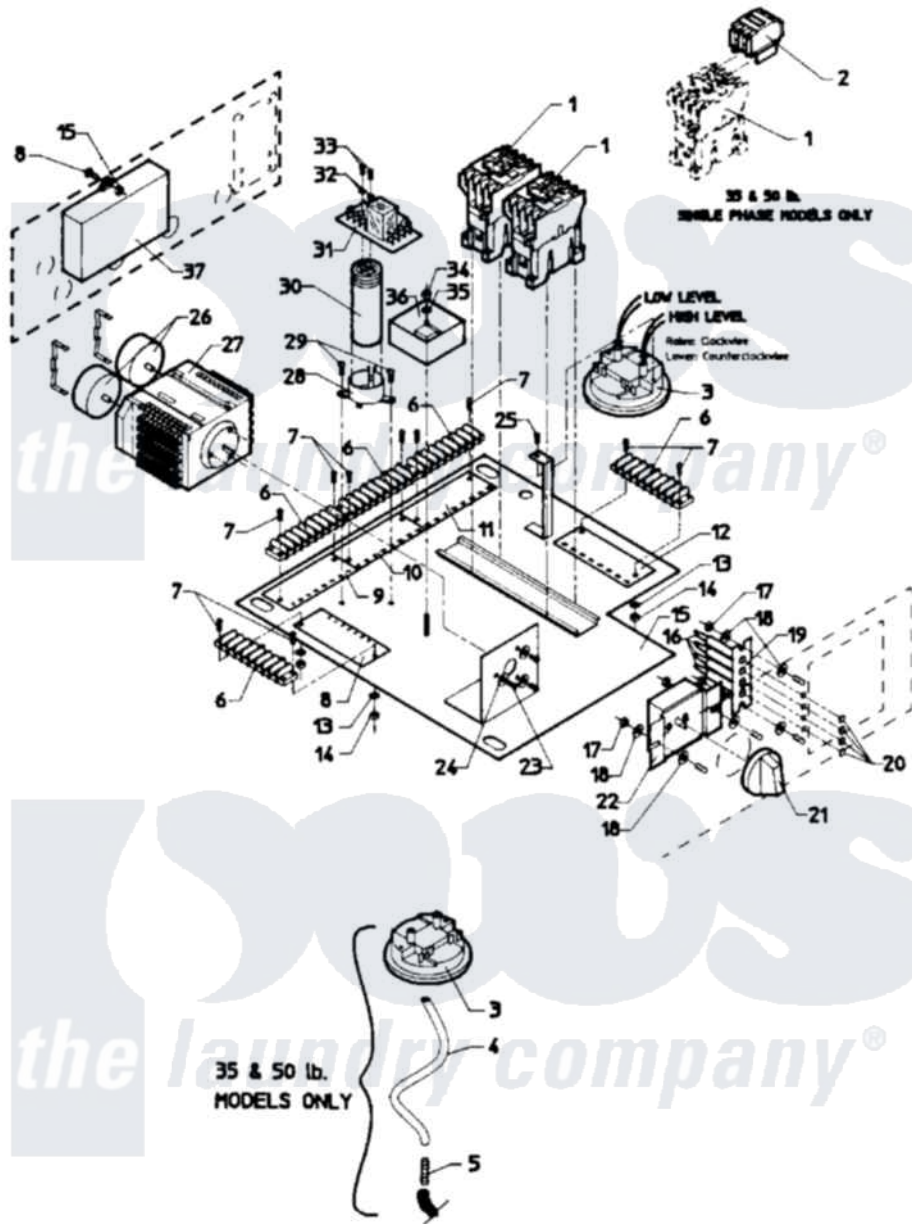

Maytag AT50MC2 03 - CONTROL MODULE

Maytag Residential Maytag AT50MC2 Washer Parts Parts Diagram 03 - CONTROL MODULE
 Click on the part number to view part

Item	Original Part Number	Replaced By	Status	Part Description
001	24001105	24002051		Contacto-
002	24001104		Not Available	CONTACTOR, AUX. ADDER
003	24001224		Not Available	SWITCH, DUAL LEVEL
004	24001747		Not Available	EXTENSION, AIR LINE
005	24001746		Not Available	COUPLER, HOSE (PRESS. SWITCH)
006	24001412		Not Available	STRIP, TERMINAL
007	24001414	4450038		Screw
008	NLA		Not Available	DECAL,INSUL. TERM STRIP (1-8)
009	NLA		Not Available	DECAL,INSUL. TERM STRIP (9-16)
010	NLA		Not Available	DECAL,INSUL. TERM STRIP (17-24)
011	NLA		Not Available	DECAL,INSUL. TERM STRIP (25-32)
012	24001030		Not Available	DECAL,INSUL. TERM STIRP (33-40)
013	24001415			Washer, S.s.

014	24001417	7103P070-60		Nut, Top Pilot
015	W10124350		Not Available	PART NUMBER NOT AVAILABLE
016	24001209		Not Available	LIGHT, NEON (1/3W, 125VAC)
017	24001342	74005230		Nut, Lock
018	24001576			Washer, Flat
019	W10124350		Not Available	PART NUMBER NOT AVAILABLE
020	24001210	215564		Lens, Indicator Light
021	24001204		Not Available	KNOB
022	24001207			Switch, Cycle Select
023	24001357			Screw, Stainless Steel
024	24001358			Washer, Flat
025	24001411	313806		Screw
026	24001577			Motor, Timer
027	24001178			Kit, Timer Cycle
028	W10124350		Not Available	PART NUMBER NOT AVAILABLE
029	24001578	3196170		Screw
030	24001247			Capacitor, Door Lock
031	24001248		Not Available	PC BOARD, DOOR UNLOCK (110V)
032	24001579			Washer, S.s.
033	24001580			Screw, S.s.
034	24001419	W10139757		Nut
035	24001295			Lockwasher, S.s.
036	24001176			Kit, Timer Delay
037	24001235			Kit, Switch