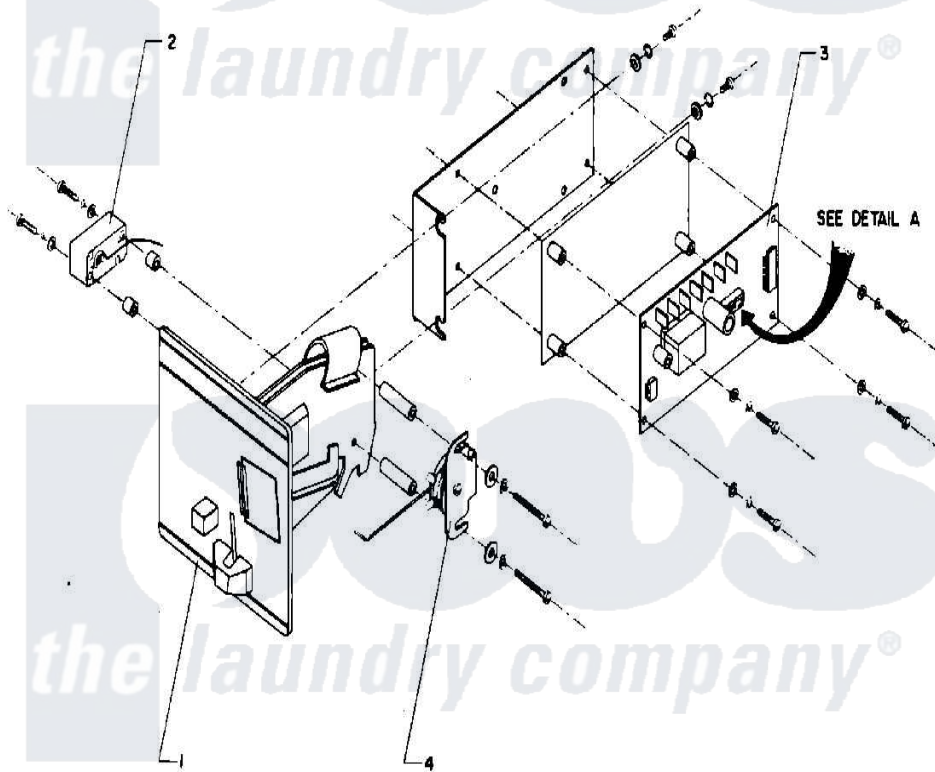

# Maytag AT50MC2 04 - COIN METER & COIN BOX

DETAIL A  
COIN COUNTER  
DIP SWITCHES

Maytag [Residential Maytag AT50MC2 Washer Parts](#) Parts Diagram 04 - COIN METER & COIN BOX  
Click on the part number to view part

Item	Original Part Number	Replaced By	Status	Part Description
001	24001615			COIN ACCEPTOR (US QUARTER)
"	24001754		Not Available	COIN METER (110V/50-60HZ) (US QUARTERS)
"	24001755		Not Available	COIN METER (110V/50-60HZ) (CANADIAN QUARTERS)
"	NLA		Not Available	COIN METER, HANKE (DIGITAL)
002	NLA		Not Available	COIN SWITCH
003	24001617		Not Available	ELECTRONIC COIN COUNTER W/HAR
004	24001618		Not Available	SOLENOID, COIN BLOCKING (120V)
"	<a href="#">24001756</a>			Solenoid, Coin Blocking