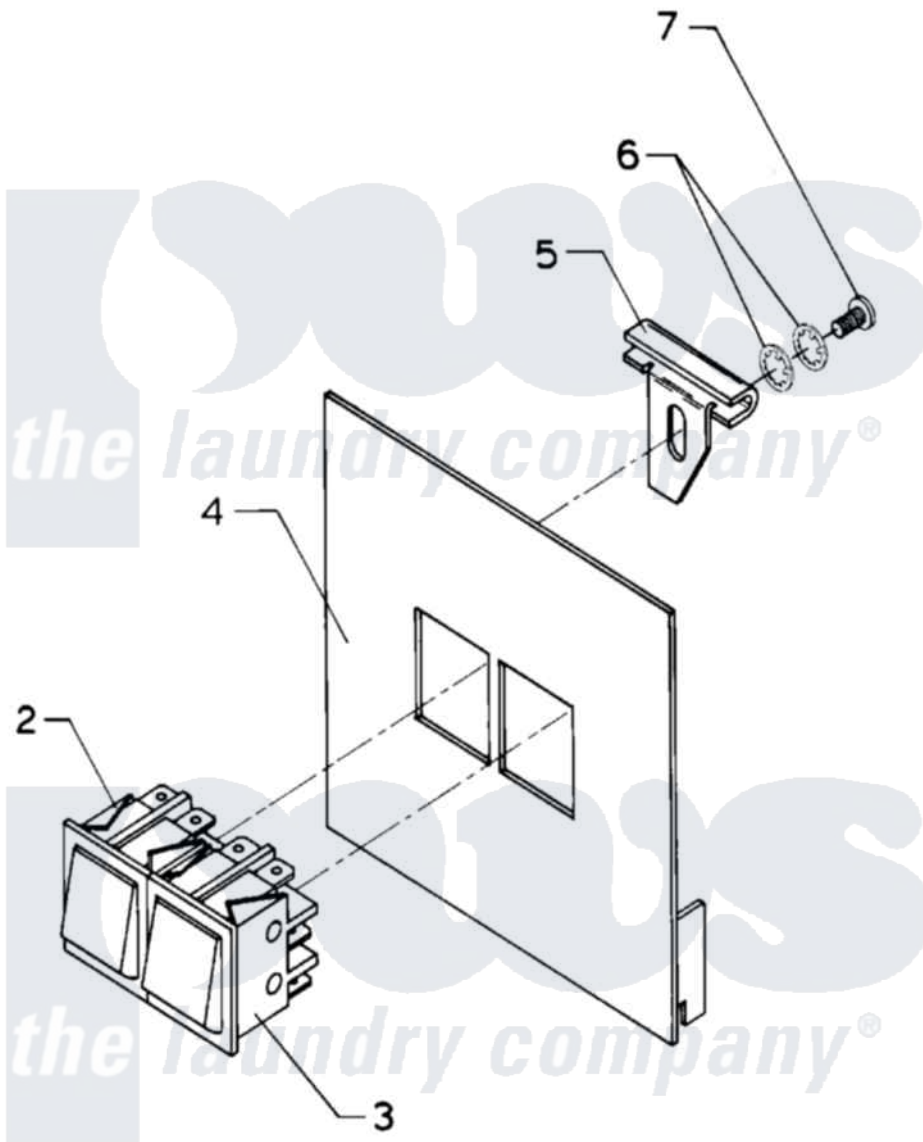

Maytag AT50MC2 05 - MANUAL START/STOP CONTROL

Maytag [Residential Maytag AT50MC2 Washer Parts](#) Parts Diagram 05 - MANUAL START/STOP CONTROL
 Click on the part number to view part

Item	Original Part Number	Replaced By	Status	Part Description
NI	24001764		Not Available	KIT, START/STOP COMPLETE
002	24001251			Switch
003	24001252			Switch, Momentary
004	NLA		Not Available	COVER, PLATE (OPL)