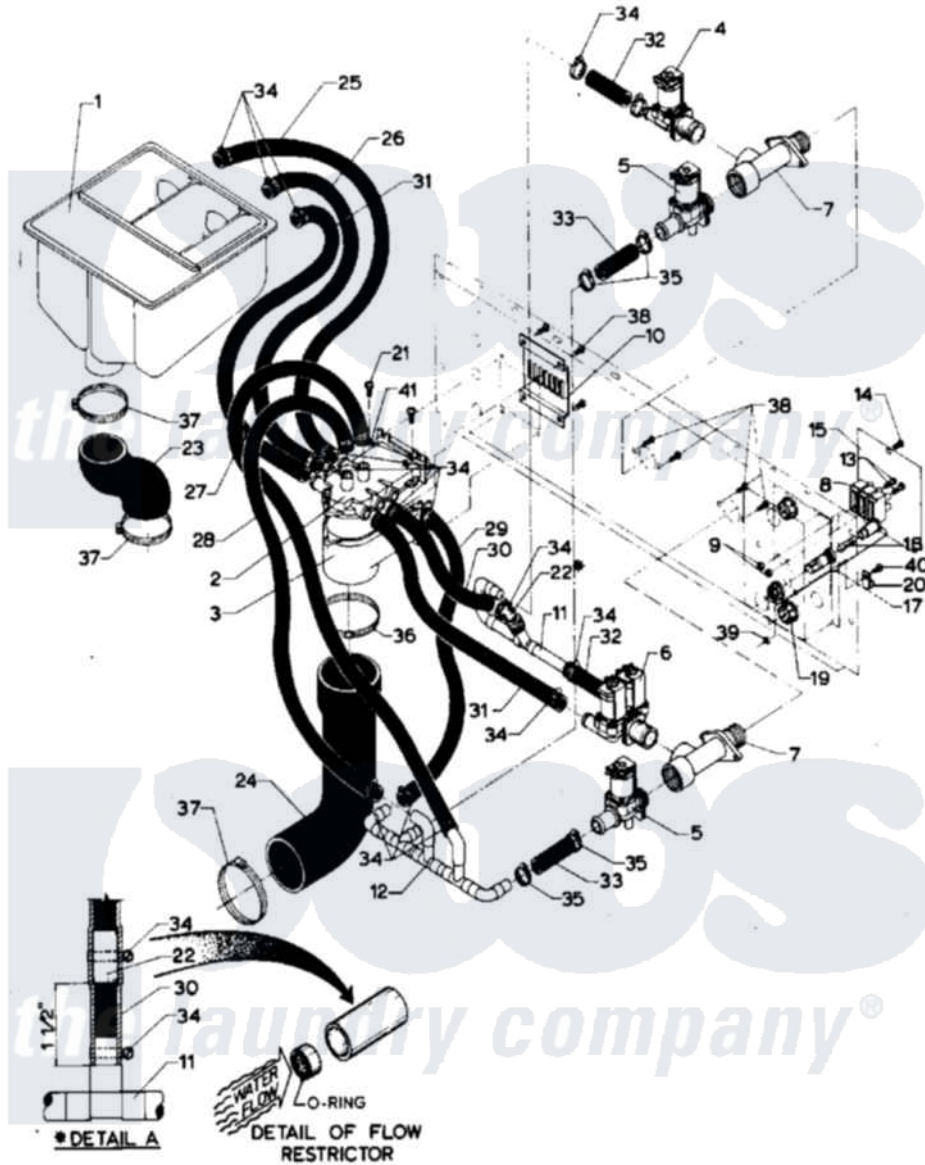

Maytag AT50MC2 06 - SOAP DISPENSER

Maytag [Residential Maytag AT50MC2 Washer Parts](#) Parts Diagram 06 - SOAP DISPENSER
 Click on the part number to view part

| Item | Original Part Number | Replaced By | Status | Part Description |
|------|--------------------------|-------------|---------------|-------------------------------|
| 001 | 24001627 | | Not Available | DISPENSER, SUPPLY (COIN) |
| 002 | 24001031 | | | Breaker, Vac. |
| 003 | 24001032 | | | Breaker, Vac. |
| 004 | 24001119 | | | Valve |
| 005 | W10124350 | | Not Available | PART NOT USED |
| 006 | W10124350 | | Not Available | PART NOT USED |
| 007 | 24001448 | | | Seal |
| 008 | 24001366 | | Not Available | BLOCK, INPUT & POWER (4 TERM) |
| " | 24001629 | | Not Available | BLOCK, INPUT POWER (3 WIRE) |
| 009 | 24001425 | | | Nut, Fiberlock, Pltd |
| 010 | 24001426 | | | Cover, Vacuum Breaker |
| 011 | 24001777 | | Not Available | MANIFOLD, SUPPLY |
| 012 | W10124350 | | Not Available | PART NUMBER NOT AVAILABLE |
| 013 | 24001430 | | | Screw, S.s |