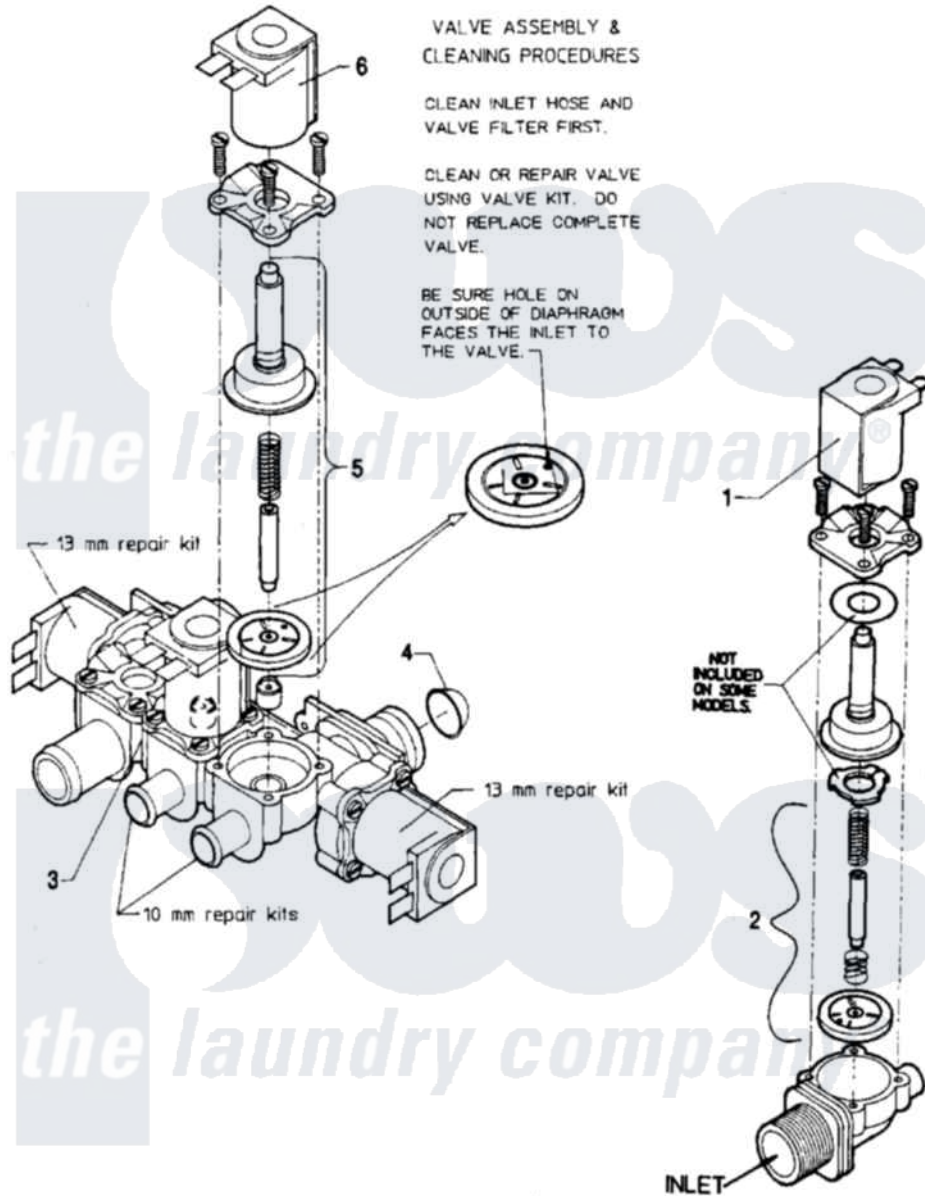

# Maytag AT50MC2 07 - WATER VALVE

Maytag Residential Maytag AT50MC2 Washer Parts Parts Diagram 07 - WATER VALVE  
 Click on the part number to view part

Item	Original Part Number	Replaced By	Status	Part Description
001	<a href="#">24001119</a>			Valve
002	<a href="#">24001448</a>			Seal
"	24001549		Not Available	FILTER, MESH (11MM US THREAD)
003	<a href="#">24001226</a>			Valve, Mixing
004	24001634		Not Available	SCREEN, VALVE
005	<a href="#">24001122</a>			Kit, Valve Repair
"	<a href="#">24001231</a>			Kit, Repair
006	<a href="#">24001232</a>			Coil, Water Valve