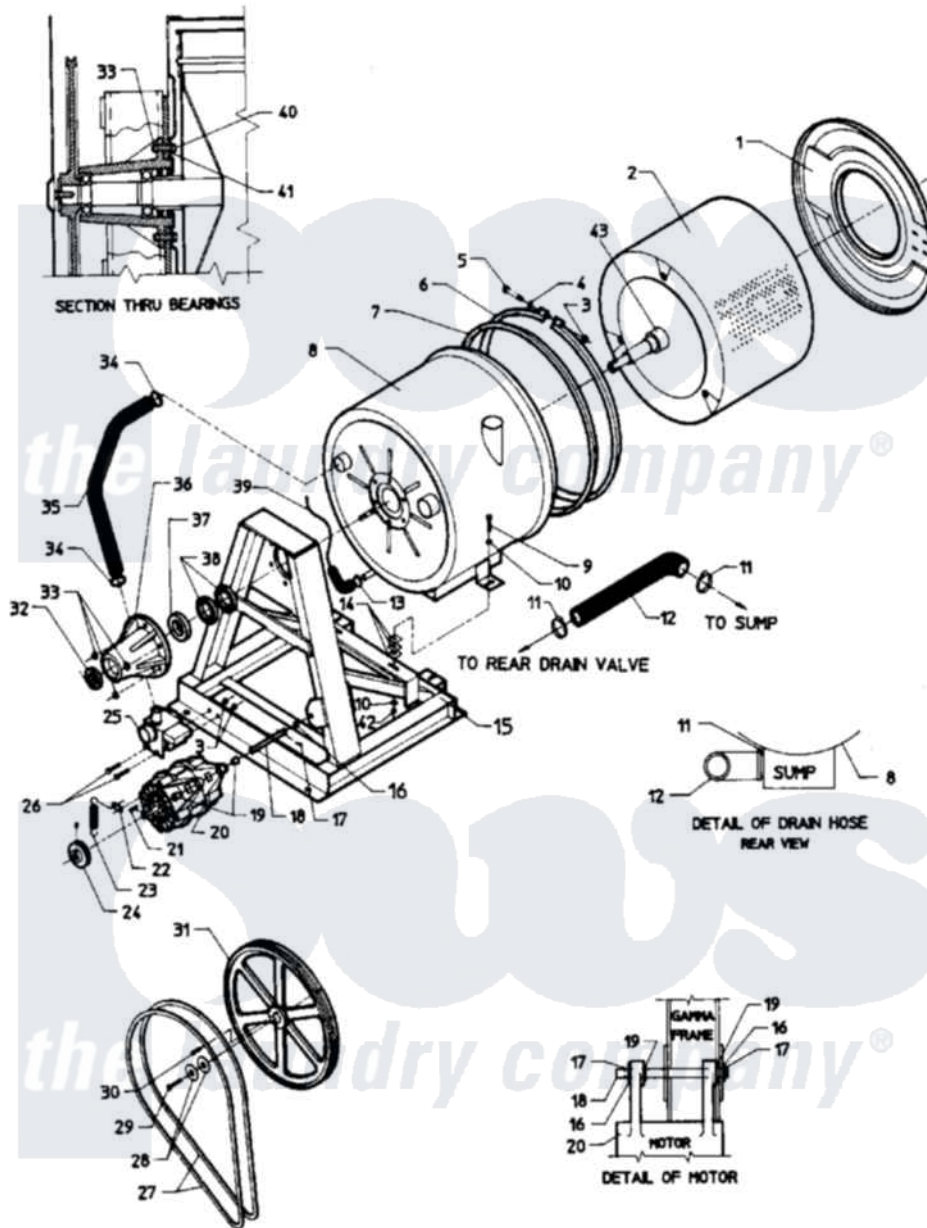

# Maytag AT50MC2 08 - MAIN EXPLODED VIEW - SUB ASSEMBLY

Maytag Residential Maytag AT50MC2 Washer Parts Parts Diagram 08 - MAIN EXPLODED VIEW - SUB ASSEMBLY  
 Click on the part number to view part

Item	Original Part Number	Replaced By	Status	Part Description
001	NLA		Not Available	FRONT SHELL ASSY.
002	<a href="#">24001392</a>			Kit, Basket
003	<a href="#">24001215</a>			Kit, Band Fastener
004	<a href="#">24001215</a>			Kit, Band Fastener
005	<a href="#">24001215</a>			Kit, Band Fastener
006	NLA		Not Available	KIT, BAND SHELL
007	<a href="#">24001184</a>			Gasket Kit
008	NLA		Not Available	KIT, SHIELD RETRO
"	NLA		Not Available	STRAP, CRADLE MTG. 72" LONG
009	<a href="#">24001657</a>			Bolt
010	<a href="#">24001516</a>			Washer, Flat Pltd.
011	24001353	<a href="#">696392</a>		Hose Clamp
012	<a href="#">24001503</a>			Cup, Supply
013	24001438	<a href="#">285655</a>		Clamp, Hose
014	24001803		Not Available	SHIM, SHELL
				KIT ASSY. FRAME (2