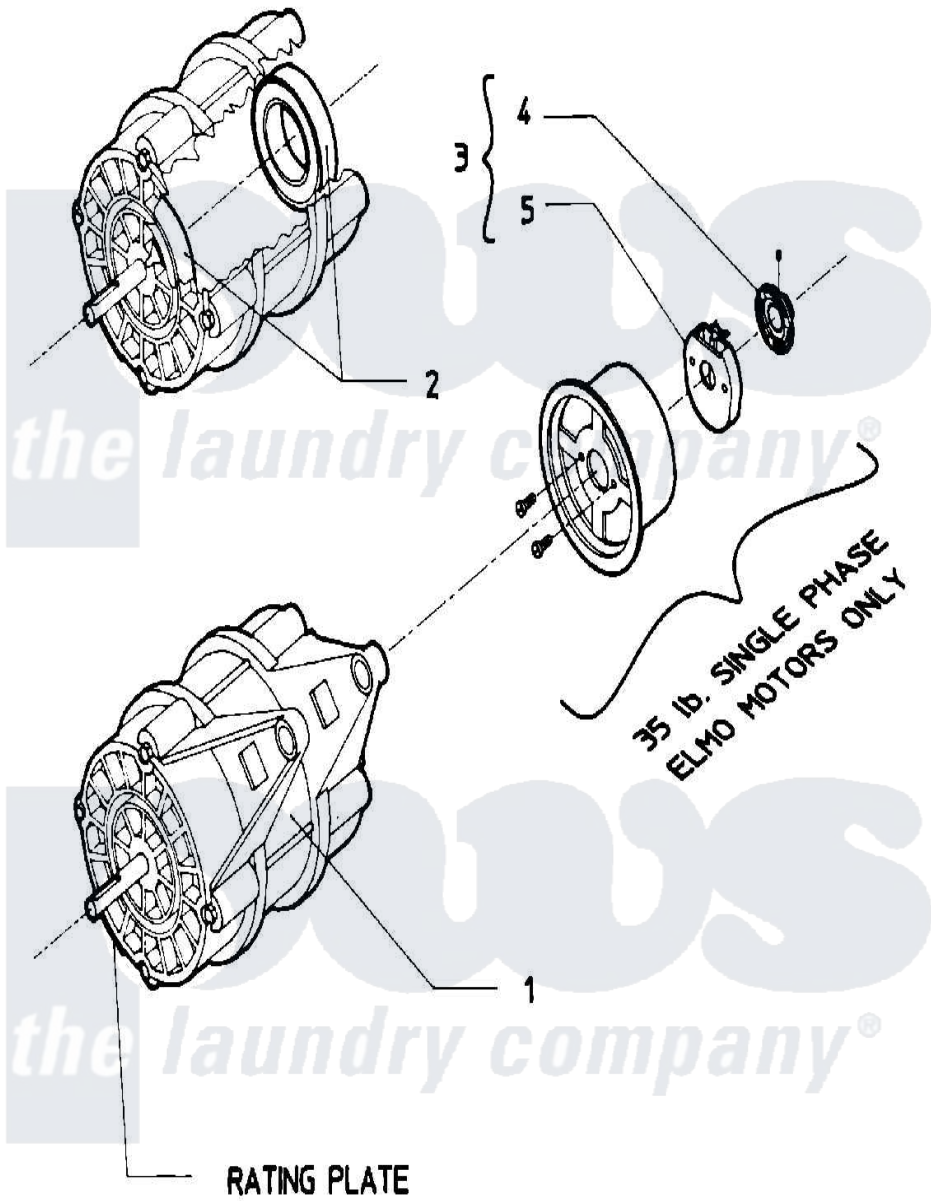

Maytag AT50MC2 09 - MOTOR

Maytag [Residential Maytag AT50MC2 Washer Parts](#) Parts Diagram 09 - MOTOR
 Click on the part number to view part

Item	Original Part Number	Replaced By	Status	Part Description
001	24001080			Motor, 2SP
"	24001084			Motor, 2SP
002	24001017			Bearing, Motor
003	W10124350		Not Available	PART NOT USED