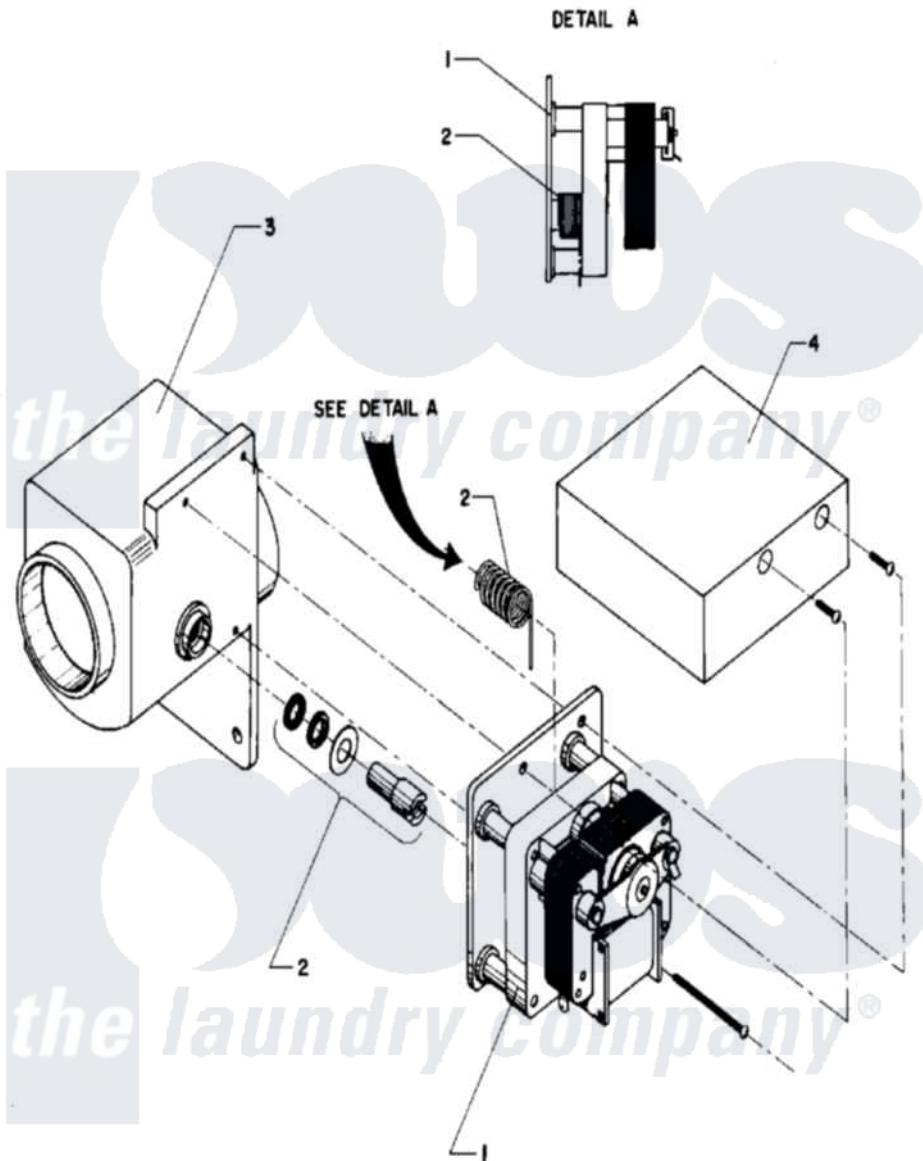

Maytag AT50MC2 10 - DRAIN VALVE

Maytag Residential Maytag AT50MC2 Washer Parts Parts Diagram 10 - DRAIN VALVE
 Click on the part number to view part

Item	Original Part Number	Replaced By	Status	Part Description
001	24001217			Valve, Drain
"	24001530			Valve, Motor Drain
002	24001528			Shaft, Drive And Seal Kit
003	W10124350		Not Available	PART NOT USED
004	W10124350		Not Available	PART NOT USED