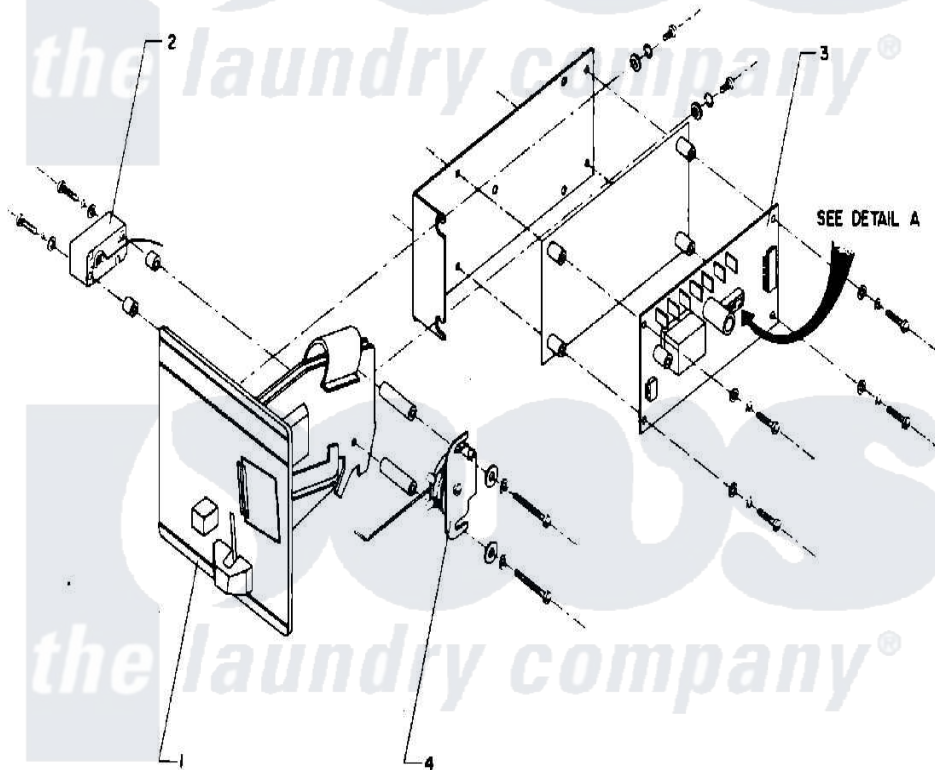

Maytag AT50MN1 05 - COIN METER & COIN BOX (AT50)

DETAIL A
COIN COUNTER
DIP SWITCHES

Maytag [Residential Maytag AT50MN1 Washer Parts](#) Parts Diagram 05 - COIN METER & COIN BOX (AT50)
Click on the part number to view part

Item	Original Part Number	Replaced By	Status	Part Description
001	24001615			COIN ACCEPTOR (US QUARTER)
"	24001754		Not Available	COIN METER (110V/50-60HZ) (US QUARTERS)
"	24001755		Not Available	COIN METER (110V/50-60HZ) (CANADIAN QUARTERS)
002	NLA		Not Available	SWITCH, COIN
003	24001617		Not Available	ELECTRONIC COIN COUNTER W/HAR
004	24001618		Not Available	SOLENOID, COIN BLOCKING (120V)
"	24001756			Solenoid, Coin Blocking