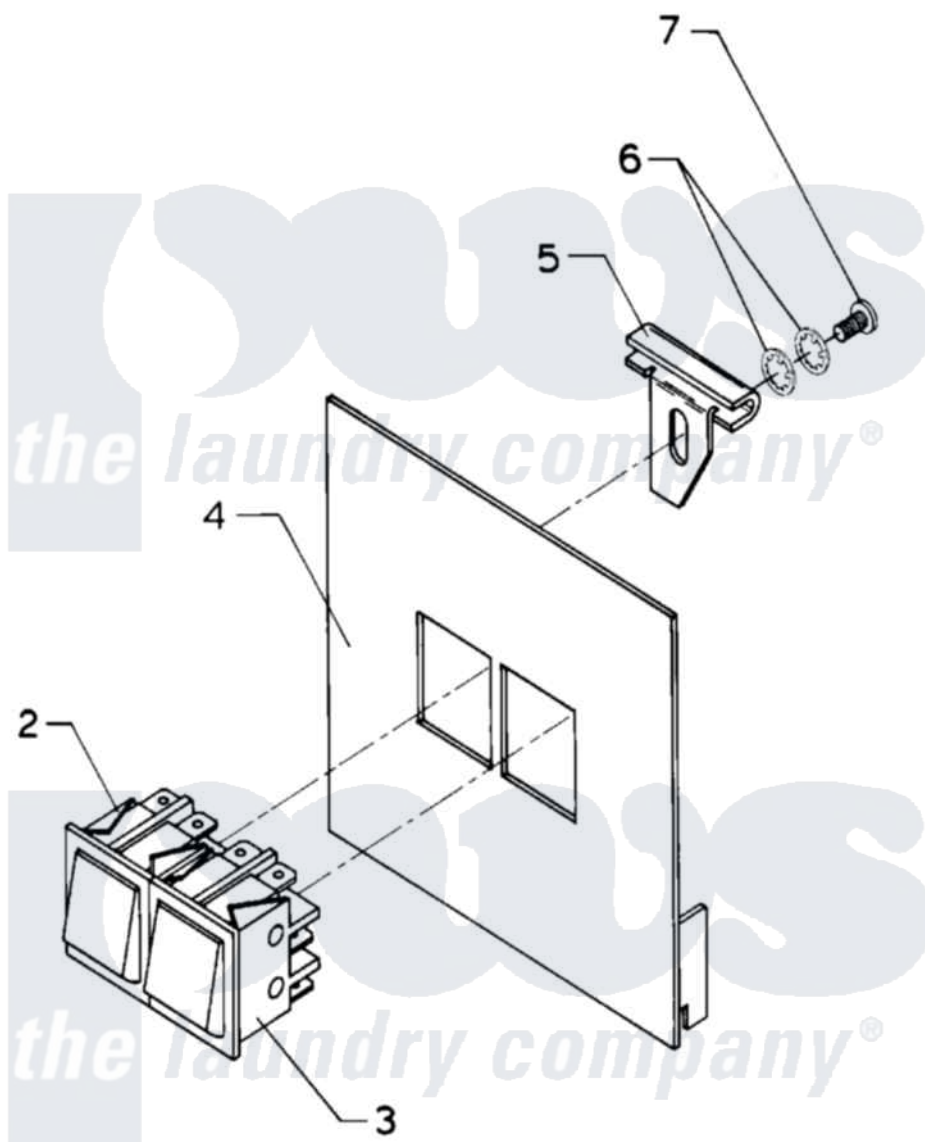

Maytag AT50MN1 06 - MANUAL START/STOP CONTROL (AT50)

Maytag [Residential Maytag AT50MN1 Washer Parts](#) Parts Diagram 06 - MANUAL START/STOP CONTROL (AT50)
Click on the part number to view part

Item	Original Part Number	Replaced By	Status	Part Description
NI	24001764		Not Available	KIT, START/STOP COMPLETE
002	24001251			Switch
003	24001252			Switch, Momentary
004	NLA		Not Available	COVER, PLATE (OPL)