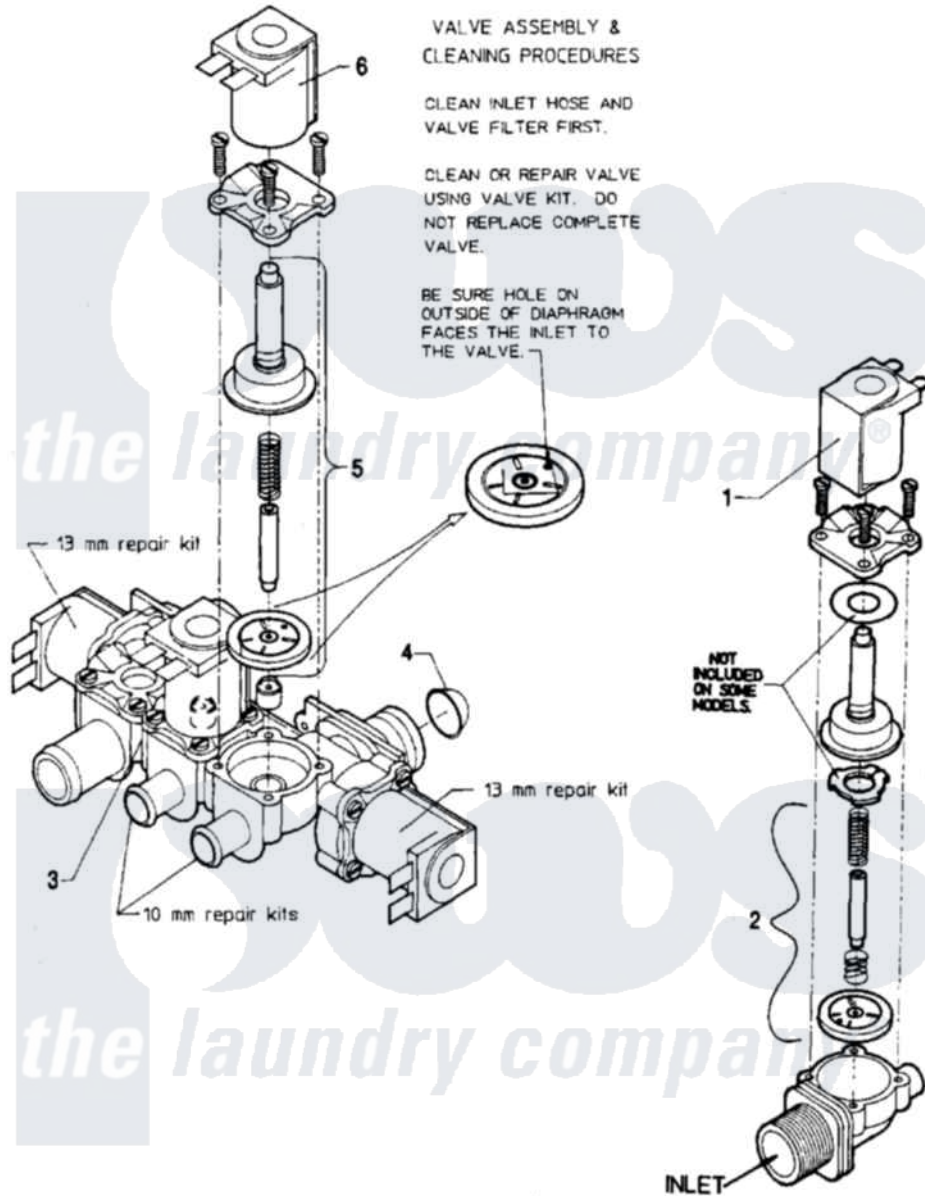

Maytag AT50MN1 08 - WATER VALVE (AT50)

Maytag Residential Maytag AT50MN1 Washer Parts Parts Diagram 08 - WATER VALVE (AT50)
 Click on the part number to view part

Item	Original Part Number	Replaced By	Status	Part Description
001	24001119			Valve
"	24001448			Seal
"	24001549		Not Available	FILTER, MESH (11MM US THREAD)
"	W10124350		Not Available	PART NOT USED
002	W10124350		Not Available	PART NOT USED
003	24001226			Valve, Mixing
004	24001634		Not Available	SCREEN, VALVE
005	24001122			Kit, Valve Repair
"	24001231			Kit, Repair
006	24001232			Coil, Water Valve