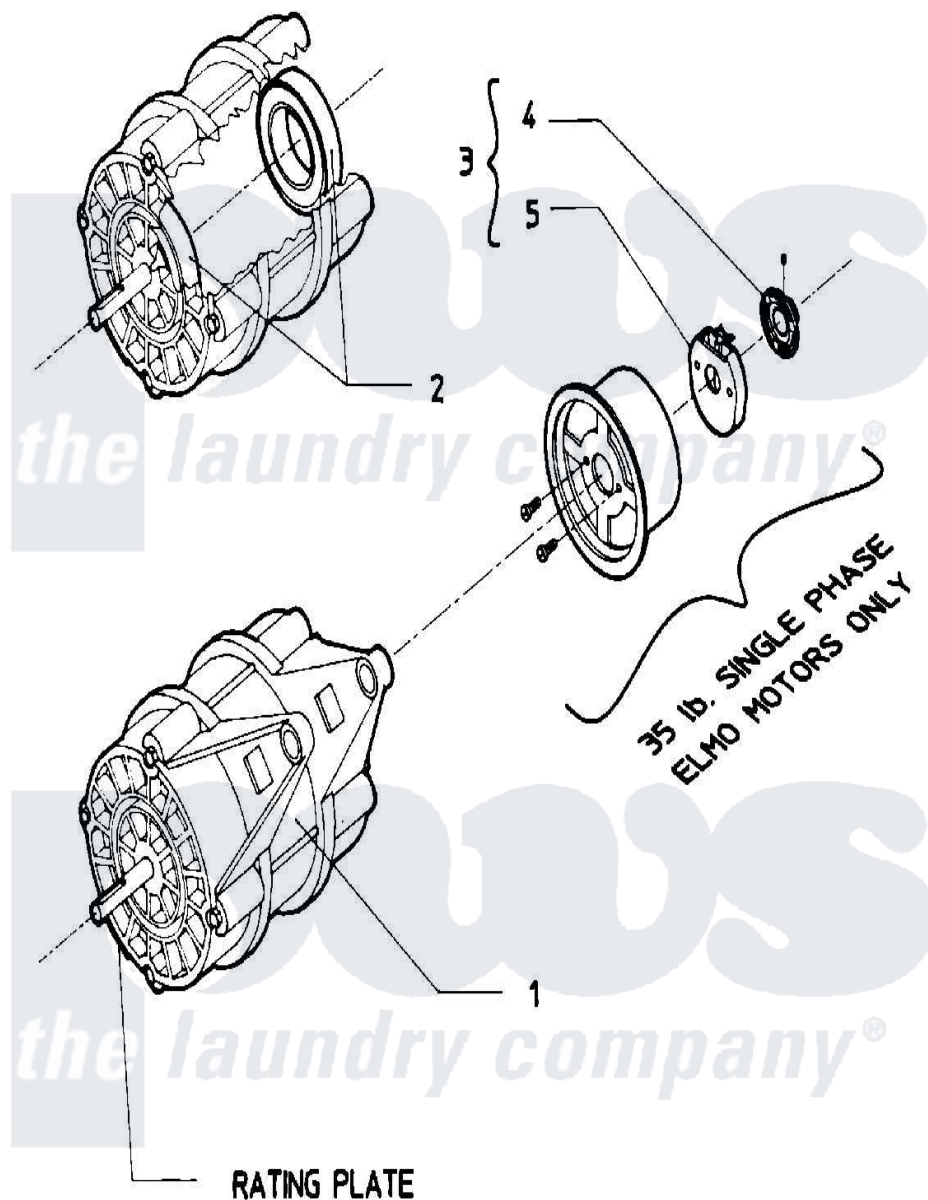

Maytag AT50MN1 10 - MOTOR (AT50)

Maytag [Residential Maytag AT50MN1 Washer Parts](#) Parts Diagram 10 - MOTOR (AT50)
 Click on the part number to view part

Item	Original Part Number	Replaced By	Status	Part Description
001	24001080			Motor, 2SP
"	24001084			Motor, 2SP
002	24001017			Bearing, Motor
003	23002317			Switch, Centrifugal