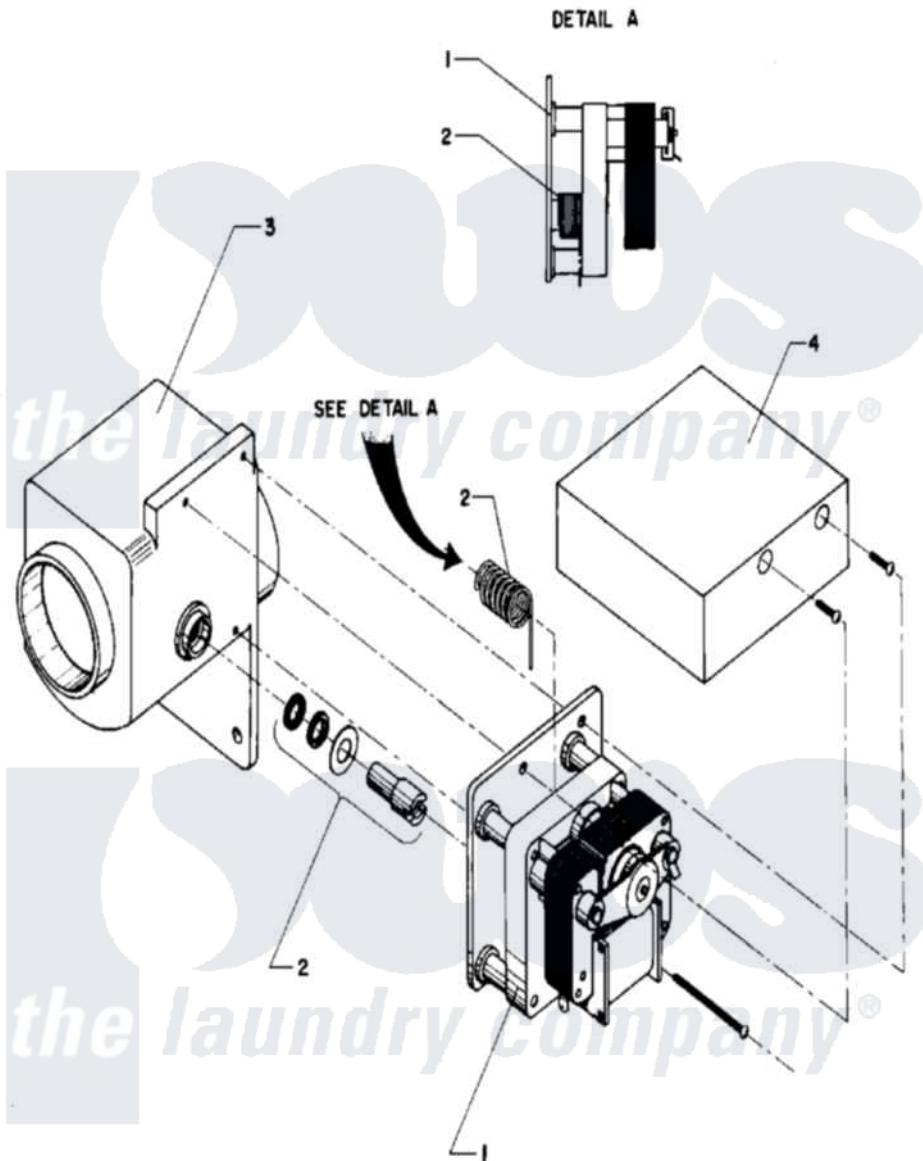

Maytag AT50MN1 11 - DRAIN VALVE (AT50)

Maytag [Residential Maytag AT50MN1 Washer Parts](#) Parts Diagram 11 - DRAIN VALVE (AT50)
 Click on the part number to view part

Item	Original Part Number	Replaced By	Status	Part Description
001	24001217			Valve, Drain
"	24001530			Valve, Motor Drain
002	24001528			Shaft, Drive And Seal Kit
003	W10124350		Not Available	PART NOT USED
004	W10124350		Not Available	PART NOT USED