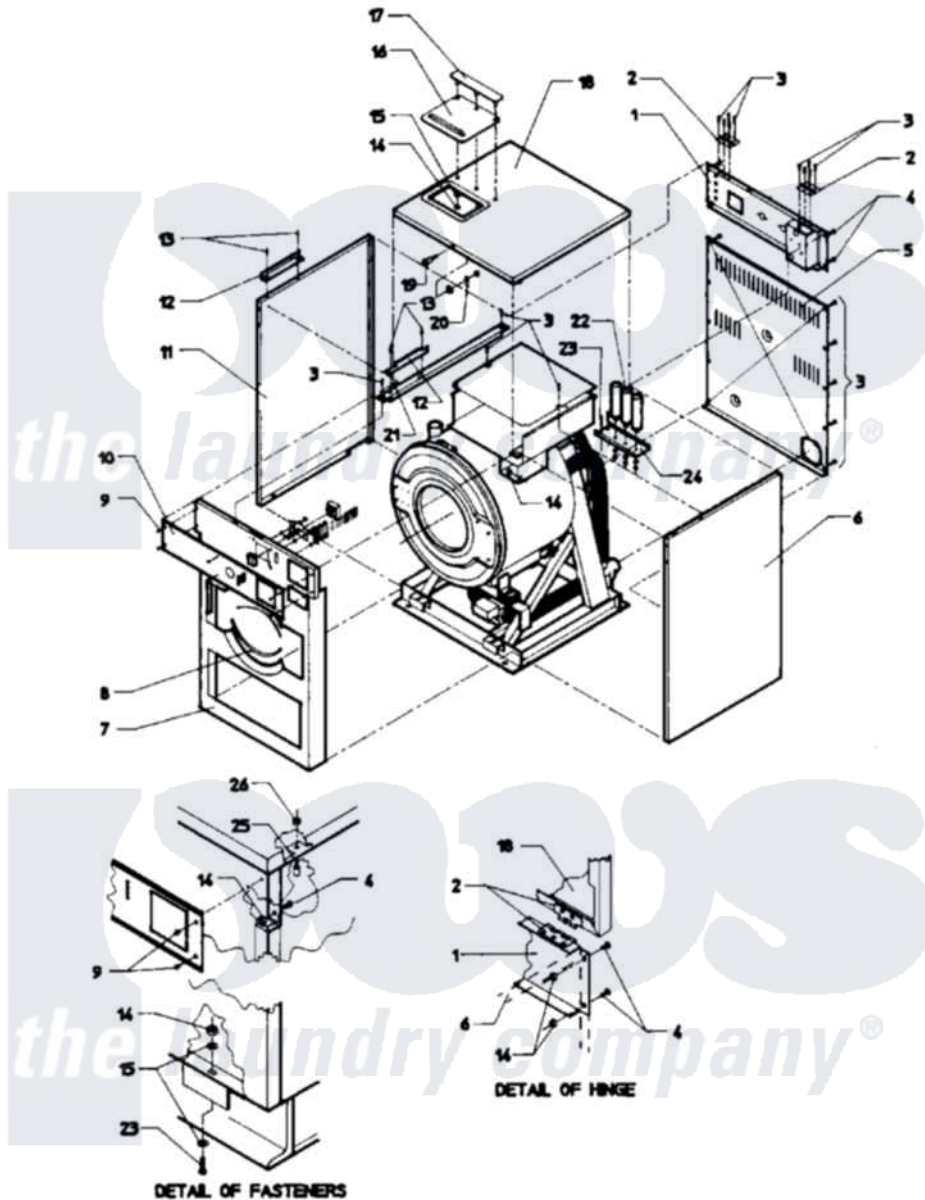

Maytag AT50MN2 01 - MAIN EXPLODED VIEW - FINAL ASSEMBLY

Maytag [Residential Maytag AT50MN2 Washer Parts](#) Parts Diagram 01 - MAIN EXPLODED VIEW - FINAL ASSEMBLY
 Click on the part number to view part

Item	Original Part Number	Replaced By	Status	Part Description
001	24001171			Panel Kit, Valve
002	Y24001300			Hinge
003	24001301	67006964		Screw, Glide
004	24001323			Screw
005	24001402	24001198		Hose Kit, Soap Dispenser
006	NLA		Not Available	PANEL KIT, SIDE (RT.)50
007	NLA		Not Available	PANEL ASSY. (INNER FRONT)
008	24001550	24001532		Trim- Pane
009	24001212	212277		Screw, No.8 X 1/2 Inch
010	NLA		Not Available	PANEL, CONTROL
011	NLA		Not Available	PANEL KIT, SIDE (LT.)50
012	24001539		Not Available	BRACKET, SOAP DISPENSER
013	24001540		Not Available	RIVET, BLIND S.S. (1/8 X 5/16)
014	24001510	W10139757		Nut

015	24001304		Washer, Flat
016	24001219	Not Available	COVER, SOAP DISPENSER
017	24001542		Clamp, Soap Dispenser
018	NLA	Not Available	COVER KIT, TOP
019	24001220		Lock, Top Cover
020	24001221		Latch, Top Cover
021	24001691	Not Available	BRACE, TOP
022	24001237		Capacitor
"	24001239		Capacitor
"	24001241		Capacitor W/Res.
023	24001303		Screw
024	24001674	Not Available	BRACKET, CAPACITOR
025	NLA	Not Available	COVER KIT, TOP
026	24001425		Nut, Fiberlock, Pltd