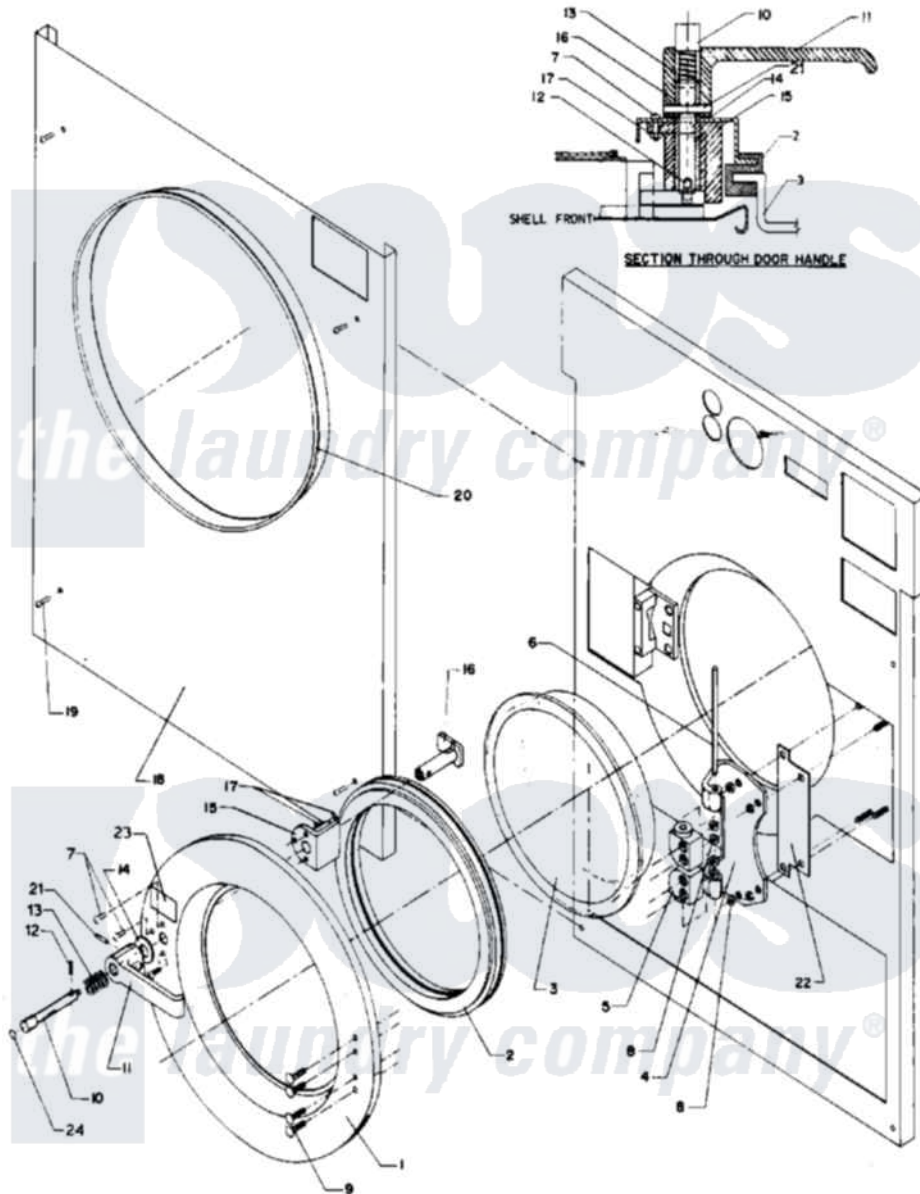

# Maytag AT50MN2 02 - DOOR & RELATED PARTS

Maytag [Residential Maytag AT50MN2 Washer Parts](#) Parts Diagram 02 - DOOR & RELATED PARTS  
 Click on the part number to view part

Item	Original Part Number	Replaced By	Status	Part Description
001	<a href="#">24001717</a>			Door Assembly Complete
"	<a href="#">24001720</a>			Door
002	24001077			GASKET, DOOR
003	Y24001100		Not Available	GLASS, DOOR
004	<a href="#">24001333</a>			Hinge, Door
005	<a href="#">24001334</a>			Mount, Door
006	W10124350		Not Available	PART NUMBER NOT AVAILABLE
007	24001341	<a href="#">3400814</a>		Screw
008	<a href="#">24001305</a>			Nut, Fiberlock
009	<a href="#">24001467</a>			Screw, S.s.
010	<a href="#">24001103</a>			Rod, Push Button
011	<a href="#">24001336</a>			Handle, Door
012	<a href="#">24001721</a>			Pin, Spring
013	<a href="#">24001338</a>			Spring, Door Lock
014	24001310	<a href="#">Y015627</a>		Screw- Hex
015	24001340		Not Available	SPACER, DOOR HANDLE

016	<a href="#">24001343</a>		Arm, Latch	
017	24001342	<a href="#">74005230</a>	Nut, Lock	
018	NLA		Not Available	PANEL KIT, FRONT OPL
019	24001474	<a href="#">3400086</a>		Screw, 10-32 X 3/8
020	24001722		Not Available	TRIM, OUTER FRONT PANEL
021	24001827	<a href="#">24001721</a>		Pin, Spring
022	<a href="#">24001466</a>			Shim, Hinge
023	24001462		Not Available	DECAL, PUSH BUTTON RED
024	24001407		Not Available	DECAL, RED DOT