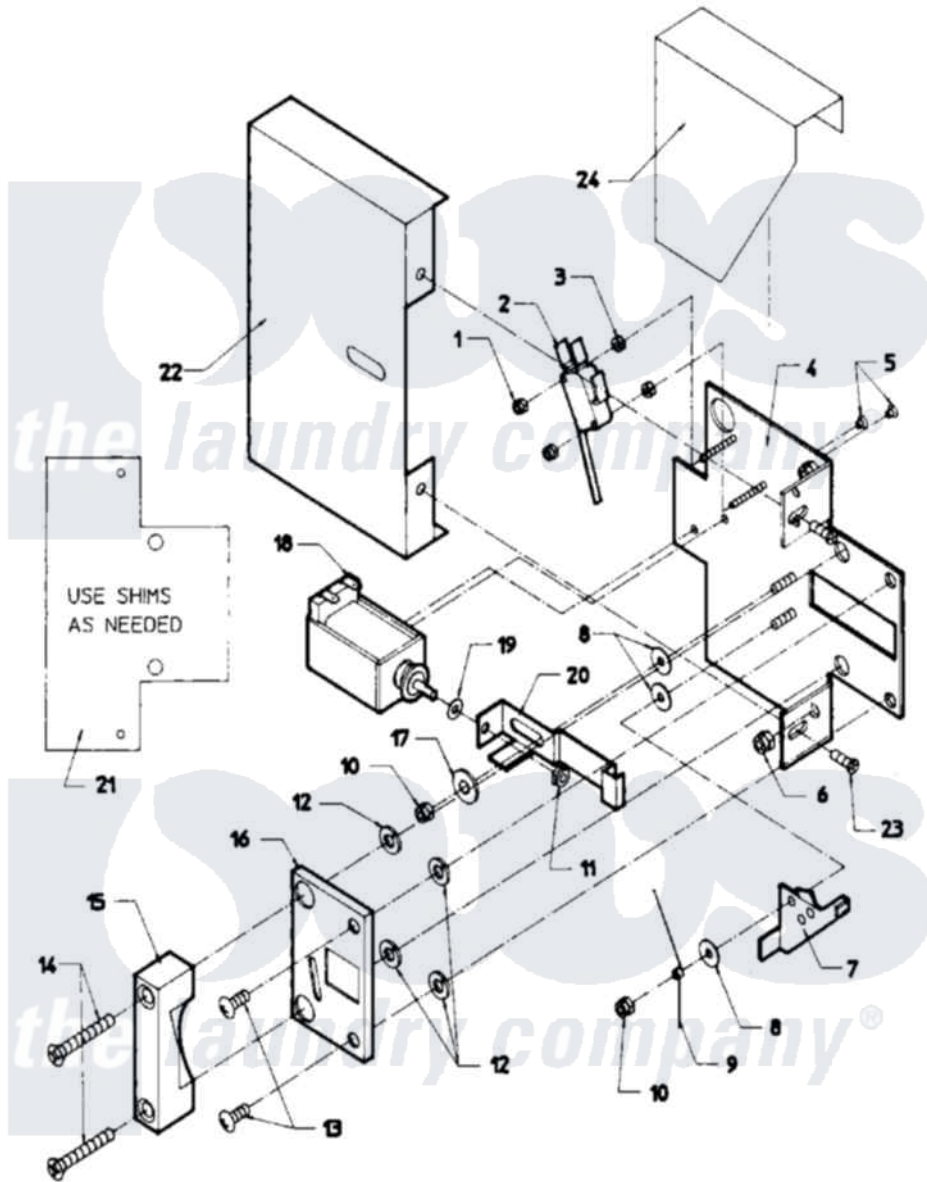

Maytag AT50MN2 03 - DOOR SAFETY INTERLOCK (OPL MODELS)

Maytag [Residential Maytag AT50MN2 Washer Parts](#) Parts Diagram 03 - DOOR SAFETY INTERLOCK (OPL MODELS)
 Click on the part number to view part

Item	Original Part Number	Replaced By	Status	Part Description
001	24001476			Nut, Fiberlock
002	24001229			Switch, Door Lock
003	24001477		Not Available	SPACER, NYLON (No.6)
004	NLA		Not Available	PLATE, DOOR LOCK
005	24001479			Screw, S.s.
006	24001305			Nut, Fiberlock
007	24001230			Lever, Door Lock
008	24001480			Washer, Teflon
009	24001293			Spring, Torsion
010	24001342	74005230		Nut, Lock
011	24001481	Y707702		Locknut
012	24001295			Lockwasher, S.s.
013	24001323			Screw
014	24001642			Screw, S.s.
015	24001483		Not Available	CATCH, DOOR LOCK
016	24001484		Not Available	COVER, DOOR LOCK PLATE

017	24001485		Washer, Shoulder
018	24001101		Solenoid, Door Rel
019	24001358		Washer, Flat
020	24001486	Not Available	BUTTON, PUSH (STOP)
021	24001559		Shim, Door Lock
022	24001487	Not Available	COVER, DOOR LOCK ASSY.
023	24001301	67006964	Screw, Glide
024	24001488	Not Available	SHIELD, SPLASH (DOOR LOCK)