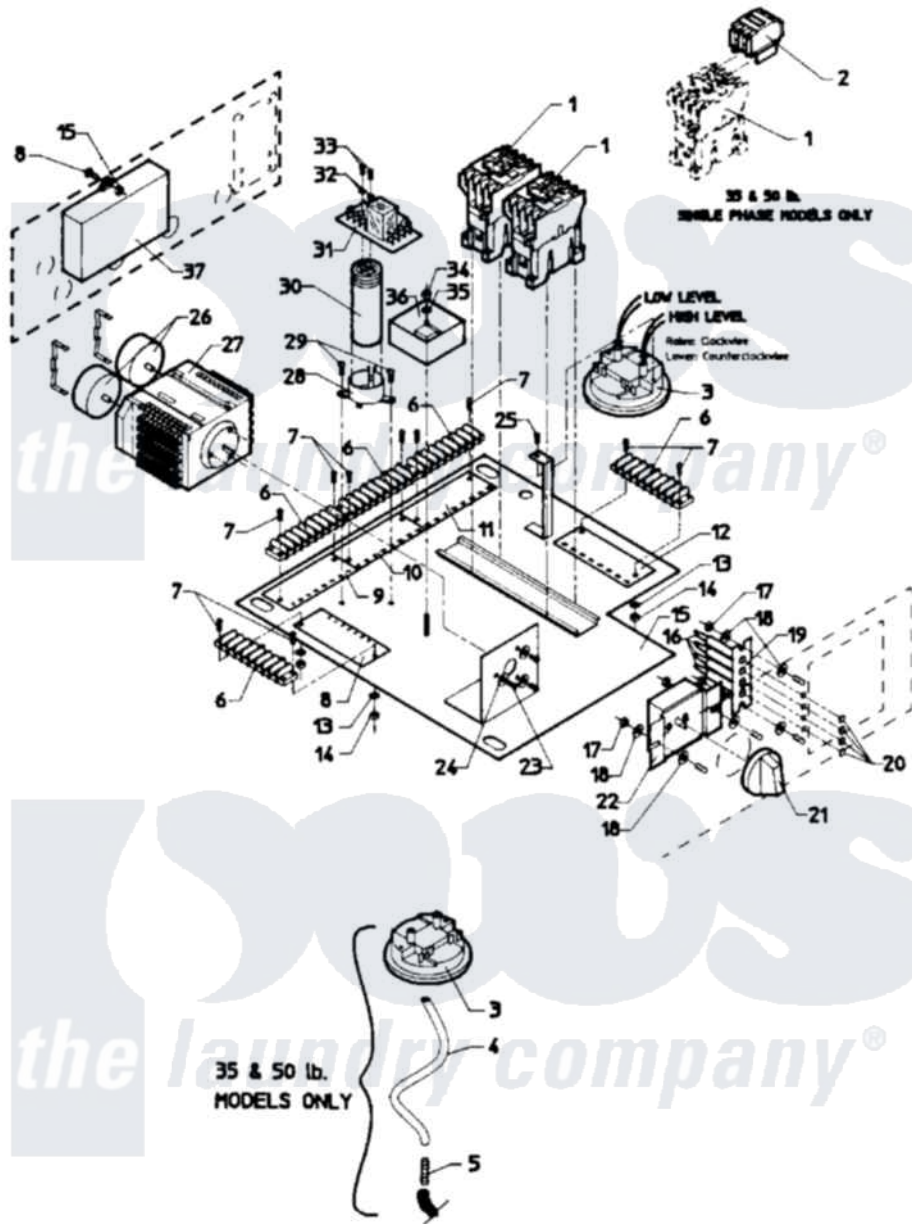

Maytag AT50MN2 04 - CONTROL MODULE

Maytag Residential Maytag AT50MN2 Washer Parts Parts Diagram 04 - CONTROL MODULE
 Click on the part number to view part

| Item | Original Part Number | Replaced By | Status | Part Description |
|------|--------------------------|--------------------------|---------------|---------------------------------|
| 001 | 24001105 | 24002051 | | Contactor- |
| 002 | 24001104 | | Not Available | CONTACTOR, AUX. ADDER |
| 003 | 24001224 | | Not Available | SWITCH, DUAL LEVEL |
| 004 | 24001747 | | Not Available | EXTENSION, AIR LINE |
| 005 | 24001746 | | Not Available | COUPLER, HOSE (PRESS. SWITCH) |
| 006 | 24001412 | | Not Available | STRIP, TERMINAL |
| 007 | 24001414 | 4450038 | | Screw |
| 008 | NLA | | Not Available | DECAL,INSUL. TERM STRIP (1-8) |
| 009 | NLA | | Not Available | DECAL,INSUL. TERM STRIP (9-16) |
| 010 | NLA | | Not Available | DECAL,INSUL. TERM STRIP (17-24) |
| 011 | NLA | | Not Available | DECAL,INSUL. TERM STRIP (25-32) |
| 012 | 24001030 | | Not Available | DECAL,INSUL. TERM STIRP (33-40) |
| 013 | 24001415 | | | Washer, S.s. |