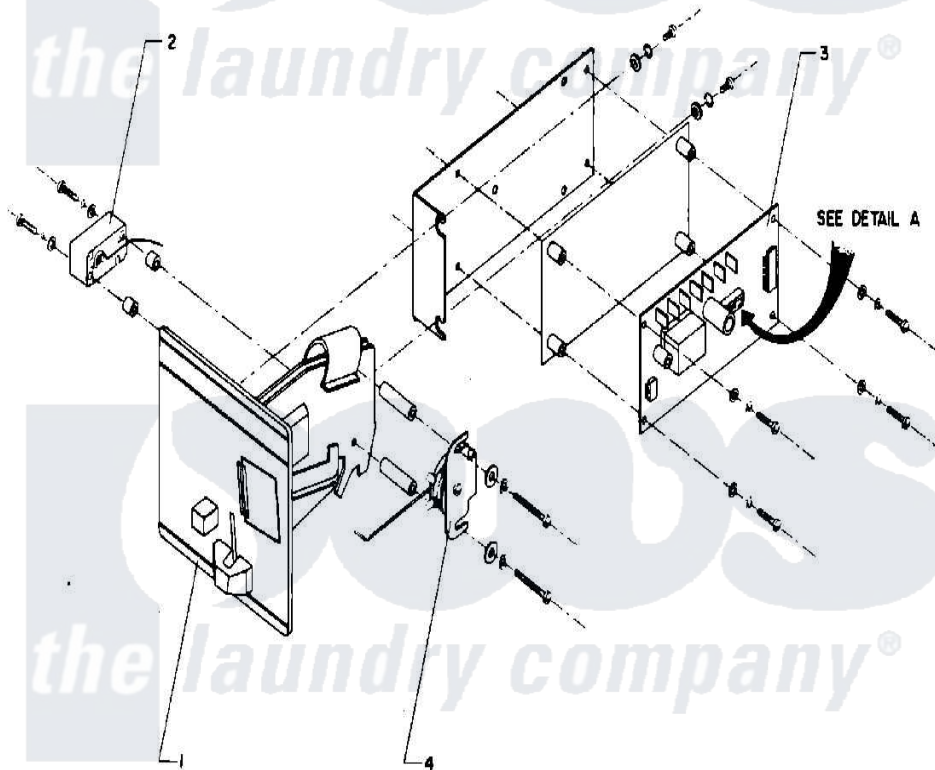

Maytag AT50MN2 05 - COIN METER & COIN BOX

DETAIL A
COIN COUNTER
DIP SWITCHES

Maytag [Residential Maytag AT50MN2 Washer Parts](#) Parts Diagram 05 - COIN METER & COIN BOX
Click on the part number to view part

Item	Original Part Number	Replaced By	Status	Part Description
001	24001615			COIN ACCEPTOR (US QUARTER)
"	24001754		Not Available	COIN METER (110V/50-60HZ) (US QUARTERS)
"	24001755		Not Available	COIN METER (110V/50-60HZ) (CANADIAN QUARTERS)
"	NLA		Not Available	COIN METER, HANKE (DIGITAL)
002	NLA		Not Available	COIN SWITCH
003	24001617		Not Available	ELECTRONIC COIN COUNTER W/HAR
004	24001618		Not Available	SOLENOID, COIN BLOCKING (120V)
"	24001756			Solenoid, Coin Blocking