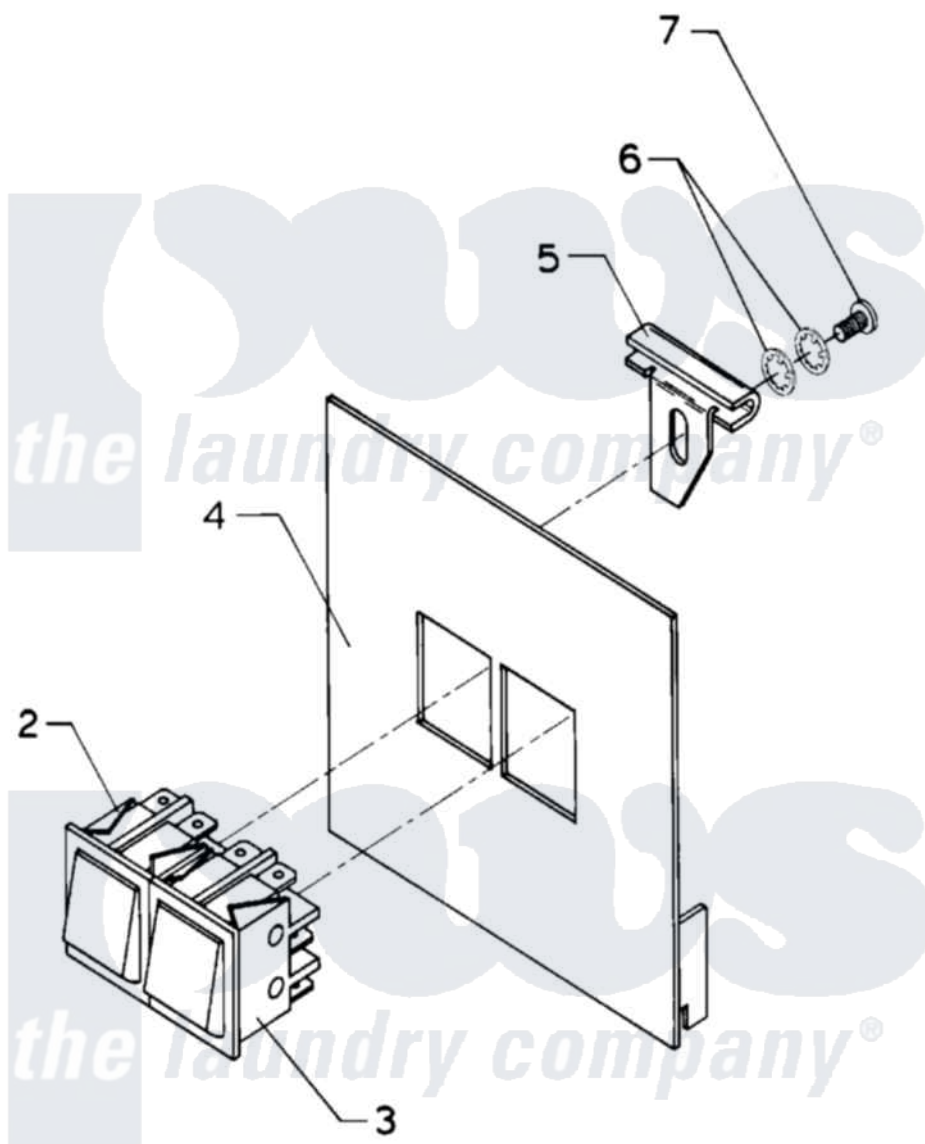

# Maytag AT50MN2 06 - MANUAL START/STOP CONTROL

Maytag [Residential Maytag AT50MN2 Washer Parts](#) Parts Diagram 06 - MANUAL START/STOP CONTROL  
Click on the part number to view part

| Item | Original Part Number     | Replaced By | Status        | Part Description         |
|------|--------------------------|-------------|---------------|--------------------------|
| NI   | 24001764                 |             | Not Available | KIT, START/STOP COMPLETE |
| 002  | <a href="#">24001251</a> |             |               | Switch                   |
| 003  | <a href="#">24001252</a> |             |               | Switch, Momentary        |
| 004  | NLA                      |             | Not Available | COVER, PLATE (OPL)       |