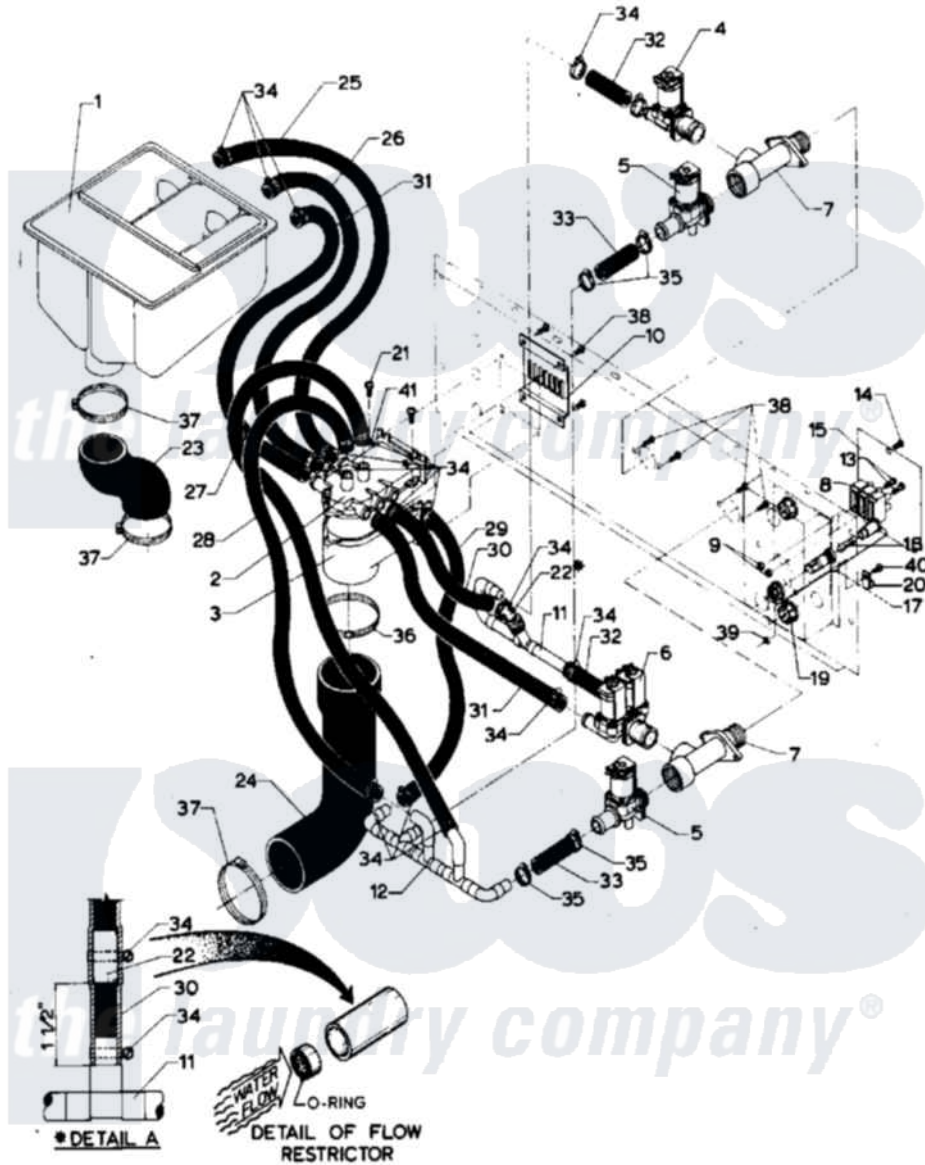

Maytag AT50MN2 07 - SOAP DISPENSER

Maytag [Residential Maytag AT50MN2 Washer Parts](#) Parts Diagram 07 - SOAP DISPENSER
 Click on the part number to view part

Item	Original Part Number	Replaced By	Status	Part Description
001	24001627		Not Available	DISPENSER, SUPPLY (COIN)
002	24001031			Breaker, Vac.
003	24001032			Breaker, Vac.
004	24001119			Valve
005	W10124350		Not Available	PART NOT USED
006	W10124350		Not Available	PART NOT USED
007	24001448			Seal
008	24001366		Not Available	BLOCK, INPUT & POWER (4 TERM)
"	24001629		Not Available	BLOCK, INPUT POWER (3 WIRE)
009	24001425			Nut, Fiberlock, Pltd
010	24001426			Cover, Vacuum Breaker
011	24001777		Not Available	MANIFOLD, SUPPLY
012	W10124350		Not Available	PART NUMBER NOT AVAILABLE
013	24001430			Screw, S.s

014	24001301	67006964		Screw, Glide
015	24001429		Not Available	COVER, JUNCTION BOX
NI	W10124350		Not Available	PART NUMBER NOT AVAILABLE
017	24001433			Holder, Fuse
018	24001225			Fuse, Control
019	24001436	8008P014-60		Grommet, Nylon
020	24001434		Not Available	CONNECTOR, GROUND
021	24001432	W10068250		Screw
022	24001775		Not Available	FLOW RESTRICTOR ASSY.
023	24001442			Hose, Soap Dispenser
024	24001033			Hose, Vacuum Breaker
025	24001781		Not Available	HOSE
026	24001783		Not Available	HOSE
027	W10124350		Not Available	PART NUMBER NOT AVAILABLE
028	24001767		Not Available	HOSE
029	24001788		Not Available	HOSE
030	24001771		Not Available	HOSE
031	24001792			Hose
032	24001794			Hose
033	24001794			Hose
034	24001423	489503		Clamp
035	24001797		Not Available	CLAMP (SIZE 24)
036	24001282		Not Available	CLAMP, HOSE (No.48)
037	24001353	696392		Hose Clamp
038	24001414	4450038		Screw
039	24001342	74005230		Nut, Lock
040	24001432	W10068250		Screw
041	24001425			Nut, Fiberlock, Pltd