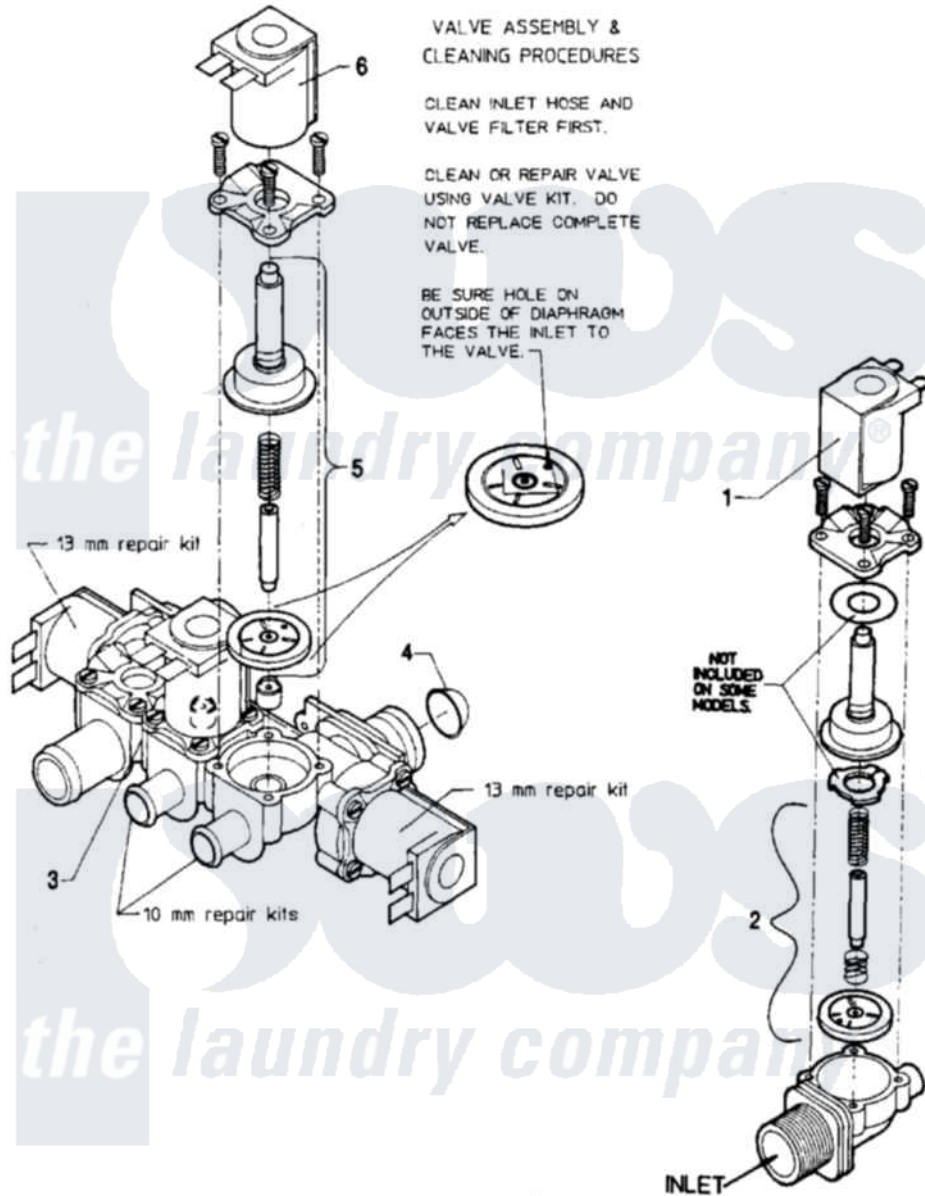

# Maytag AT50MN2 08 - WATER VALVE

Maytag Residential Maytag AT50MN2 Washer Parts Parts Diagram 08 - WATER VALVE  
 Click on the part number to view part

Item	Original Part Number	Replaced By	Status	Part Description
001	<a href="#">24001119</a>			Valve
002	<a href="#">24001448</a>			Seal
"	24001549		Not Available	FILTER, MESH (11MM US THREAD)
003	<a href="#">24001226</a>			Valve, Mixing
004	24001634		Not Available	SCREEN, VALVE
005	<a href="#">24001122</a>			Kit, Valve Repair
"	<a href="#">24001231</a>			Kit, Repair
006	<a href="#">24001232</a>			Coil, Water Valve