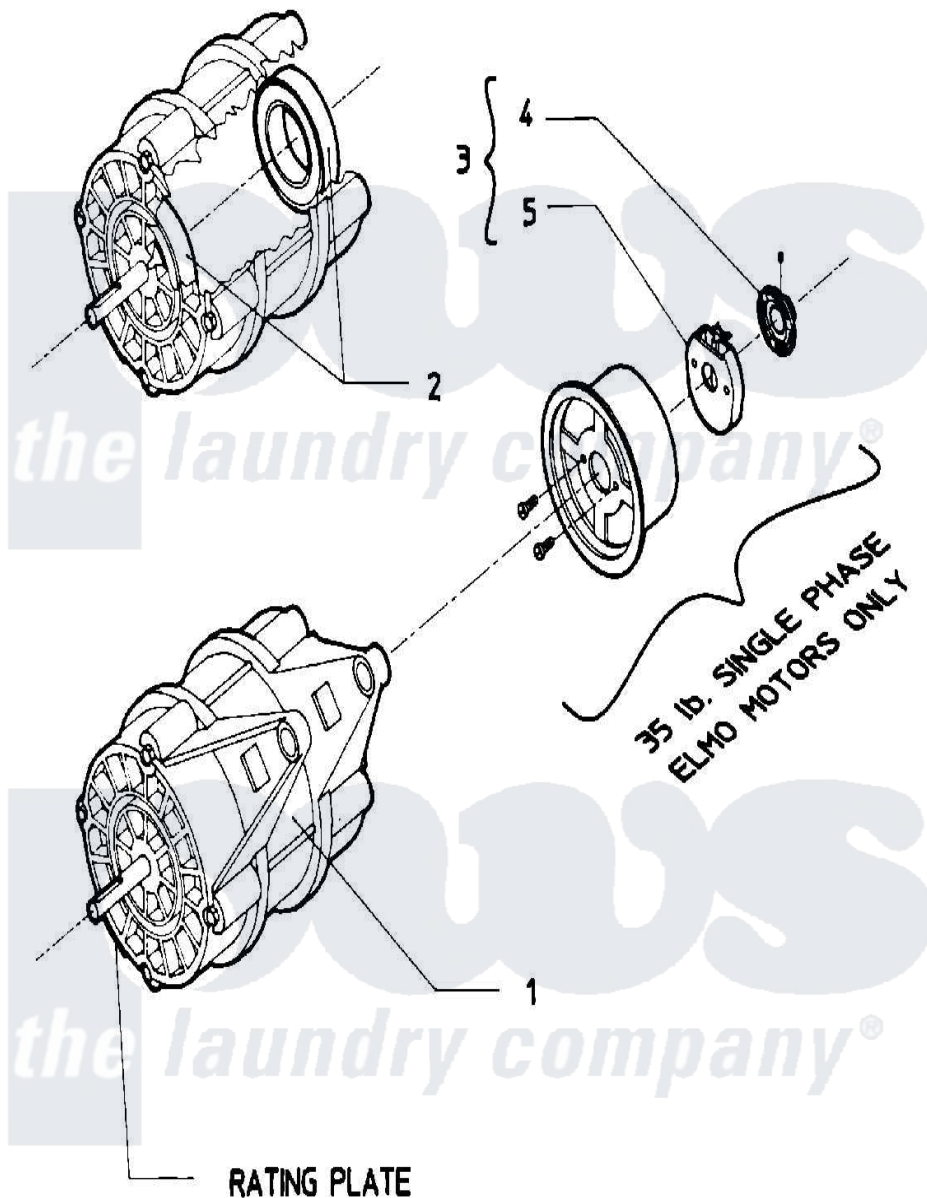

Maytag AT50MN2 10 - MOTOR

Maytag [Residential Maytag AT50MN2 Washer Parts](#) Parts Diagram 10 - MOTOR
 Click on the part number to view part

Item	Original Part Number	Replaced By	Status	Part Description
001	24001080			Motor, 2SP
"	24001084			Motor, 2SP
002	24001017			Bearing, Motor
003	W10124350		Not Available	PART NOT USED