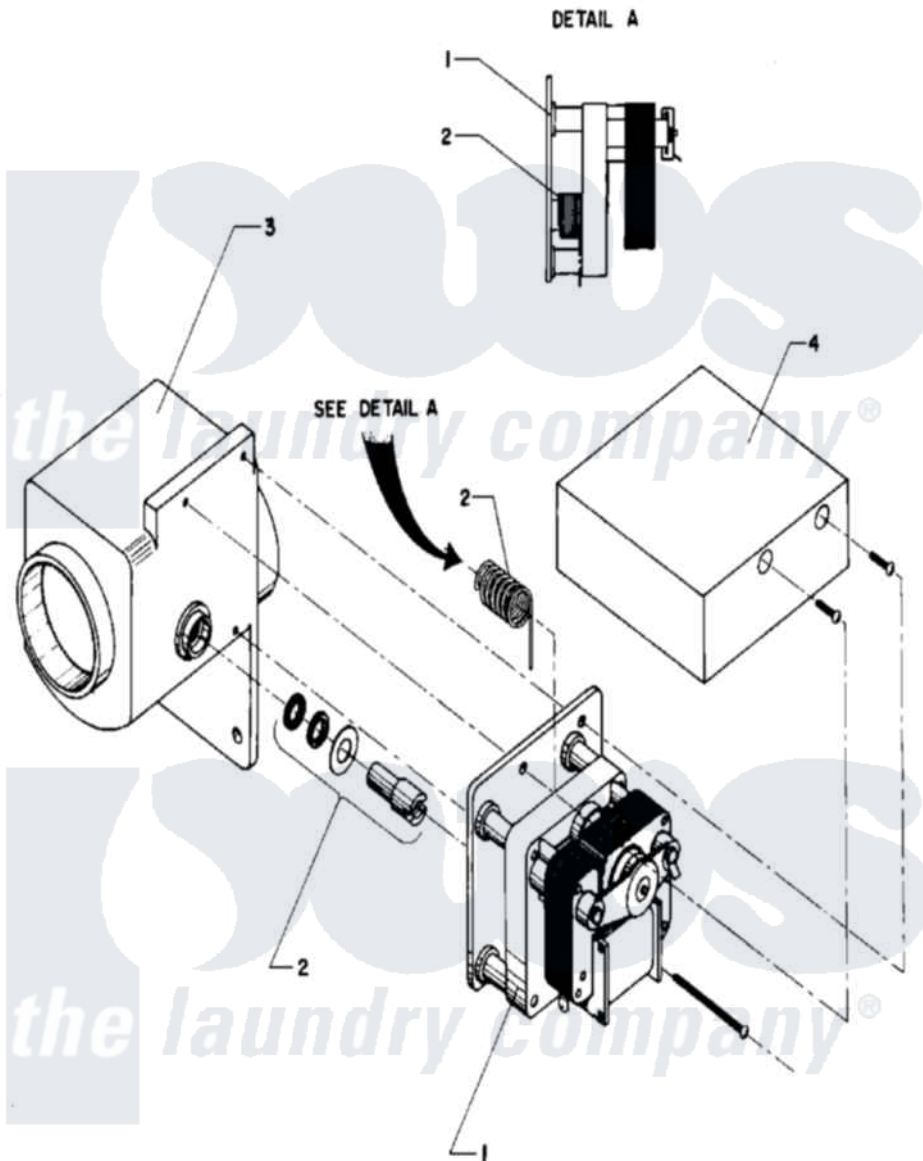

Maytag AT50MN2 11 - DRAIN VALVE

Maytag Residential Maytag AT50MN2 Washer Parts Parts Diagram 11 - DRAIN VALVE
 Click on the part number to view part

Item	Original Part Number	Replaced By	Status	Part Description
001	24001217			Valve, Drain
"	24001530			Valve, Motor Drain
002	24001528			Shaft, Drive And Seal Kit
003	W10124350		Not Available	PART NOT USED
004	W10124350		Not Available	PART NOT USED