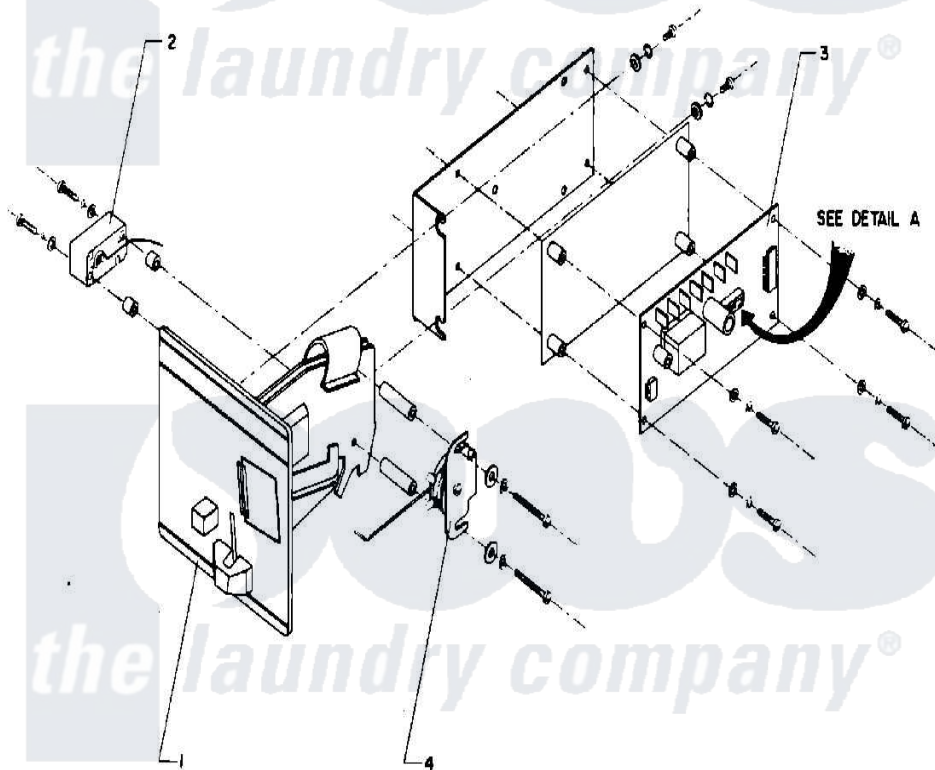

# Maytag AT50PC2 05 - COIN METER & COIN BOX

DETAIL A  
COIN COUNTER  
DIP SWITCHES

Maytag Residential Maytag AT50PC2 Washer Parts Parts Diagram 05 - COIN METER & COIN BOX  
Click on the part number to view part

Item	Original Part Number	Replaced By	Status	Part Description
001	24001615			COIN ACCEPTOR (US QUARTER)
002	NLA		Not Available	COIN SWITCH
003	24001617		Not Available	ELECTRONIC COIN COUNTER W/HAR
004	24001618		Not Available	SOLENOID, COIN BLOCKING (120V)
"	<a href="#">24001756</a>			Solenoid, Coin Blocking
NI	W10124350		Not Available	PART NUMBER NOT AVAILABLE
"	NLA		Not Available	KEY (MG1)