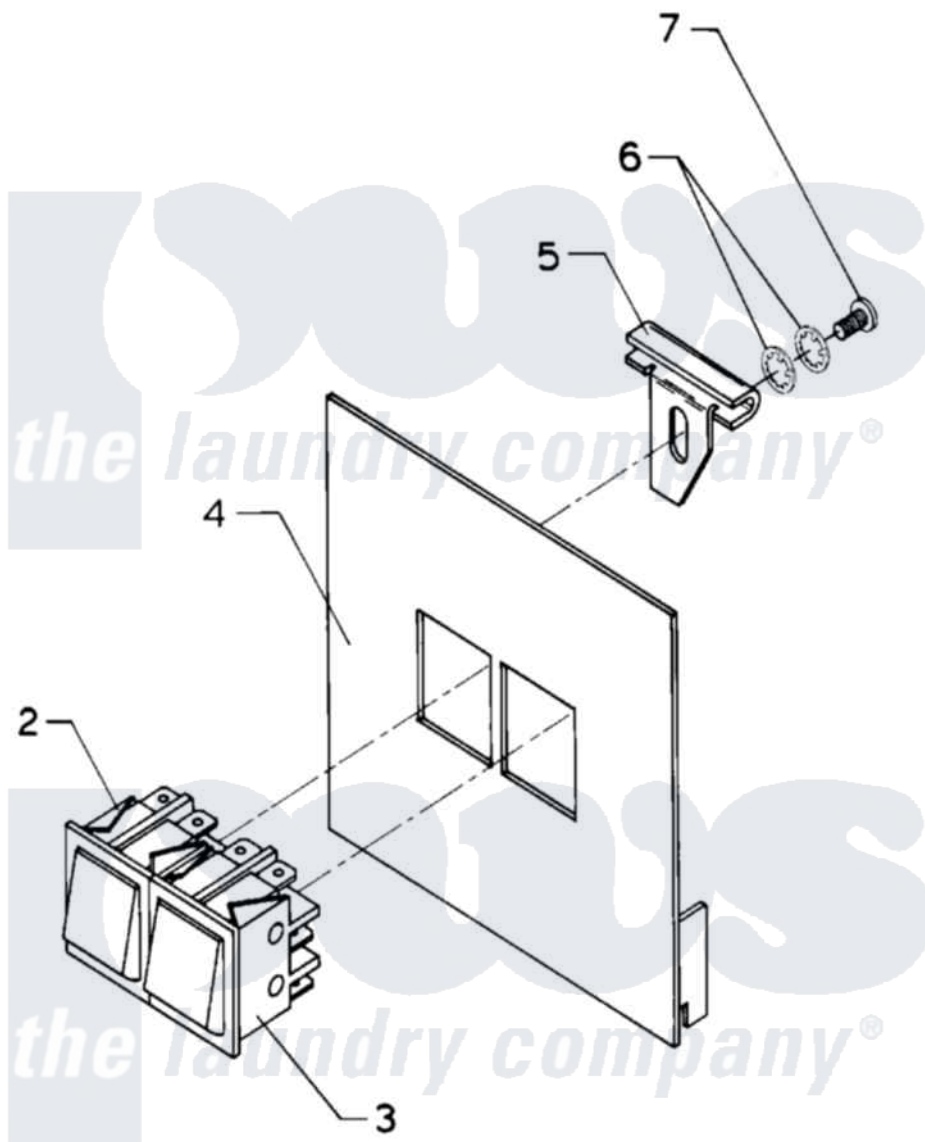

Maytag AT50PC2 06 - MANUAL START/STOP CONTROL

Maytag [Residential Maytag AT50PC2 Washer Parts](#) Parts Diagram 06 - MANUAL START/STOP CONTROL
 Click on the part number to view part

Item	Original Part Number	Replaced By	Status	Part Description
NI	24001764		Not Available	KIT, START/STOP COMPLETE
002	24001251			Switch
003	24001252			Switch, Momentary
004	NLA		Not Available	COVER, PLATE (OPL)