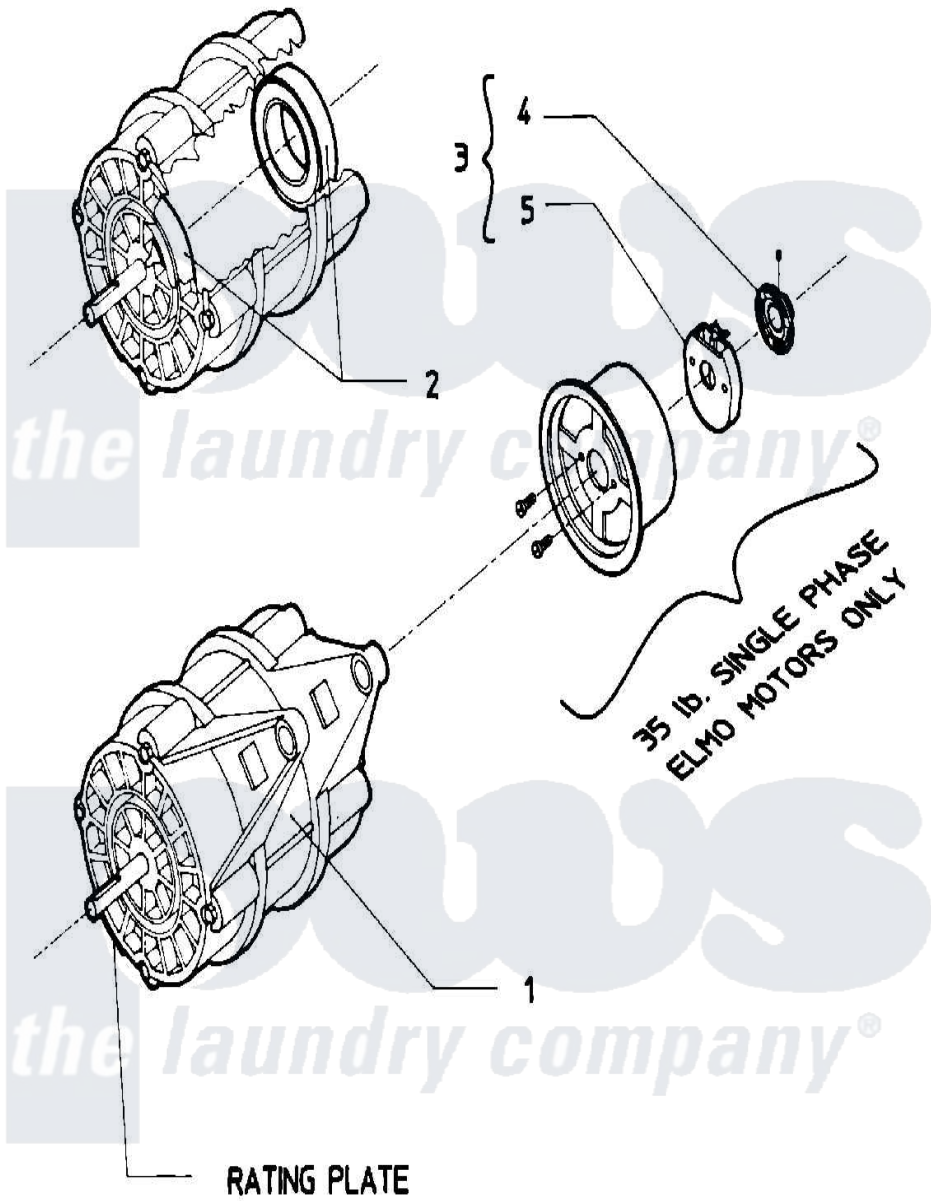

Maytag AT50PC2 10 - MOTOR

Maytag [Residential Maytag AT50PC2 Washer Parts](#) Parts Diagram 10 - MOTOR  
 Click on the part number to view part

Item	Original Part Number	Replaced By	Status	Part Description
001	<a href="#">24001080</a>			Motor, 2SP
"	<a href="#">24001084</a>			Motor, 2SP
002	<a href="#">24001017</a>			Bearing, Motor