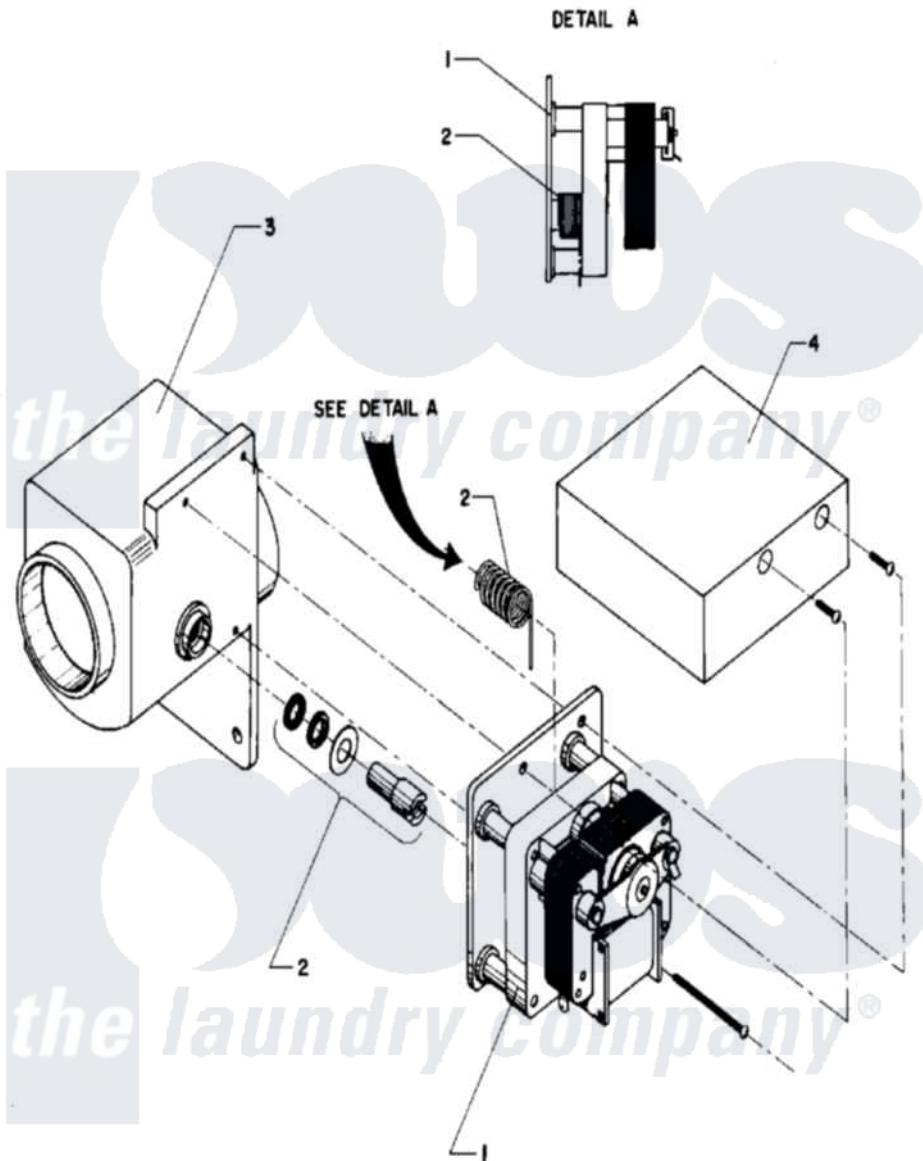

# Maytag AT50PC2 11 - DRAIN VALVE

Maytag Residential Maytag AT50PC2 Washer Parts Parts Diagram 11 - DRAIN VALVE  
[Click on the part number to view part](#)

Item	Original Part Number	Replaced By	Status	Part Description
001	<a href="#">24001217</a>			Valve, Drain
"	<a href="#">24001530</a>			Valve, Motor Drain
002	<a href="#">24001528</a>			Shaft, Drive And Seal Kit