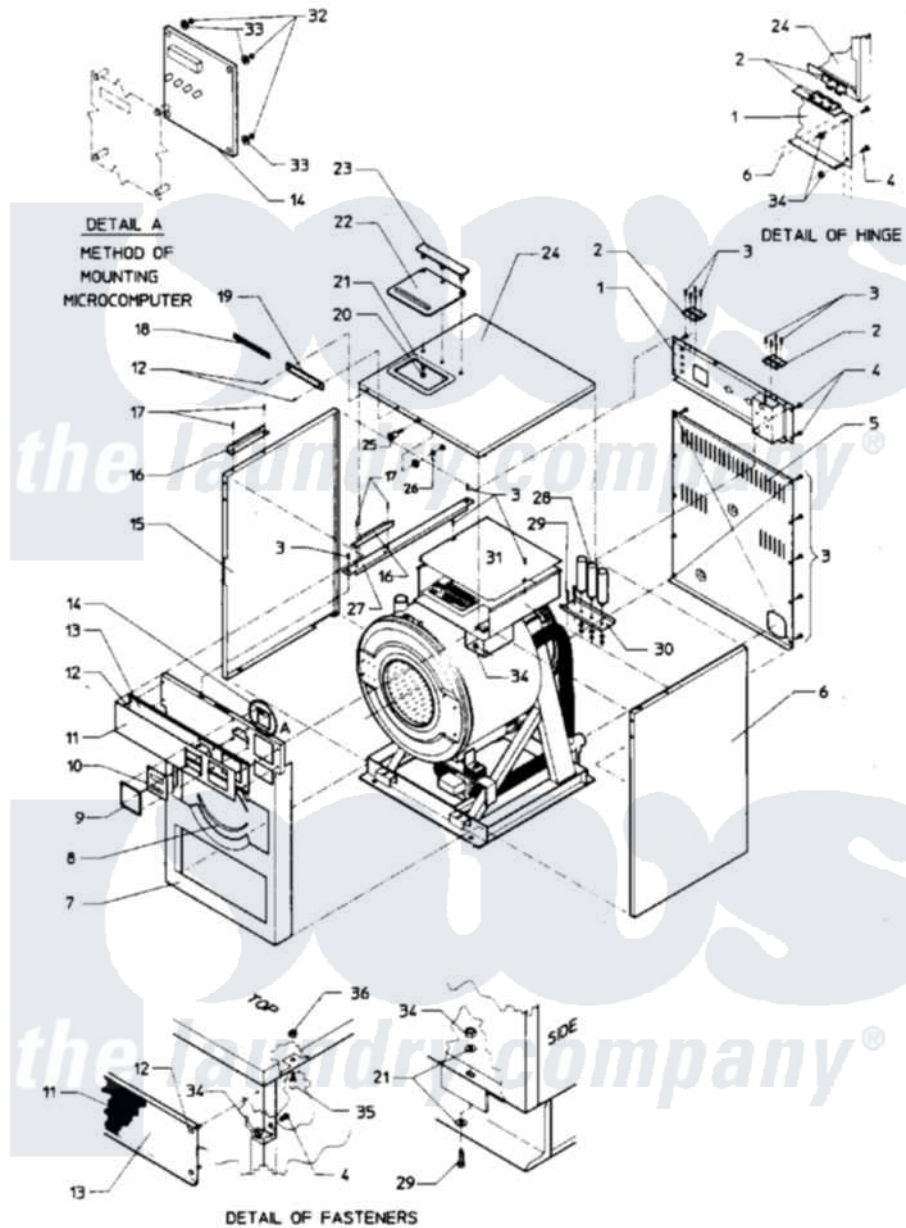

Maytag AT50PN1 01 - MAIN EXPLODED VIEW - COMPUTER MODELS

Maytag Residential Maytag AT50PN1 Washer Parts Parts Diagram 01 - MAIN EXPLODED VIEW - COMPUTER MODELS

[Click on the part number to view part](#)

Item	Original Part Number	Replaced By	Status	Part Description
001	24001171			Panel Kit, Valve
002	24001676		Not Available	HINGE, TOP COVER (NOTE: 18003069 AFTER SERIAL
"	Y24001300			Hinge
003	24001301	67006964		Screw, Glide
004	24001323			Screw
005	24001402	24001198		Hose Kit, Soap Dispenser
006	NLA		Not Available	PANEL KIT, SIDE (RT.)50
007	24001531		Not Available	PANEL ASSY. (INR. FRT.)
008	24001550	24001532		Trim- Pane
009	NLA		Not Available	TRIM, KEYPAD (CPTR GREY)
010	24001112			Switch, Membrane
"	24001114		Not Available	SWITCH, MEMBRANE (PC)
011	24001706		Not Available	DECAL
012	24001533			Rivet, Pop S.s.

013	24001688		Panel, Control
014	24001010		Board, Coin Computer
"	24001709		Board, Computer
015	NLA	Not Available	PANEL KIT, SIDE (LT.)50
016	24001539	Not Available	BRACKET, SOAP DISPENSER
017	24001533		Rivet, Pop S.s.
018	NLA	Not Available	DECAL (MAYTAG)
019	24001671	Not Available	NAMEPLATE
020	24001510	W10139757	Nut
021	24001295		Lockwasher, S.s.
022	24001219	Not Available	COVER, SOAP DISPENSER
023	24001542		Clamp, Soap Dispenser
024	NLA	Not Available	COVER, TOP
025	24001220		Lock, Top Cover
026	24001221		Latch, Top Cover
027	24001691	Not Available	BRACE, TOP
028	24001237		Capacitor
"	24001239		Capacitor
"	24001241		Capacitor W/Res.
029	24001303		Screw
030	24001674	Not Available	BRACKET, CAPACITOR
031	24001545	Not Available	COVER, ELECTRICAL MODULE
032	24001417	7103P070-60	Nut, Top Pilot
033	24001415		Washer, S.s.
034	24001305		Nut, Fiberlock
035	24001546	Not Available	STUD, S.S. (6/32" X 1/4")
036	24001425		Nut, Fiberlock, Pltd
"	24001675	Not Available	RESISTOR (12K OHMS 5 WATT) (W/CENTURY OR ELMO MOTORS)