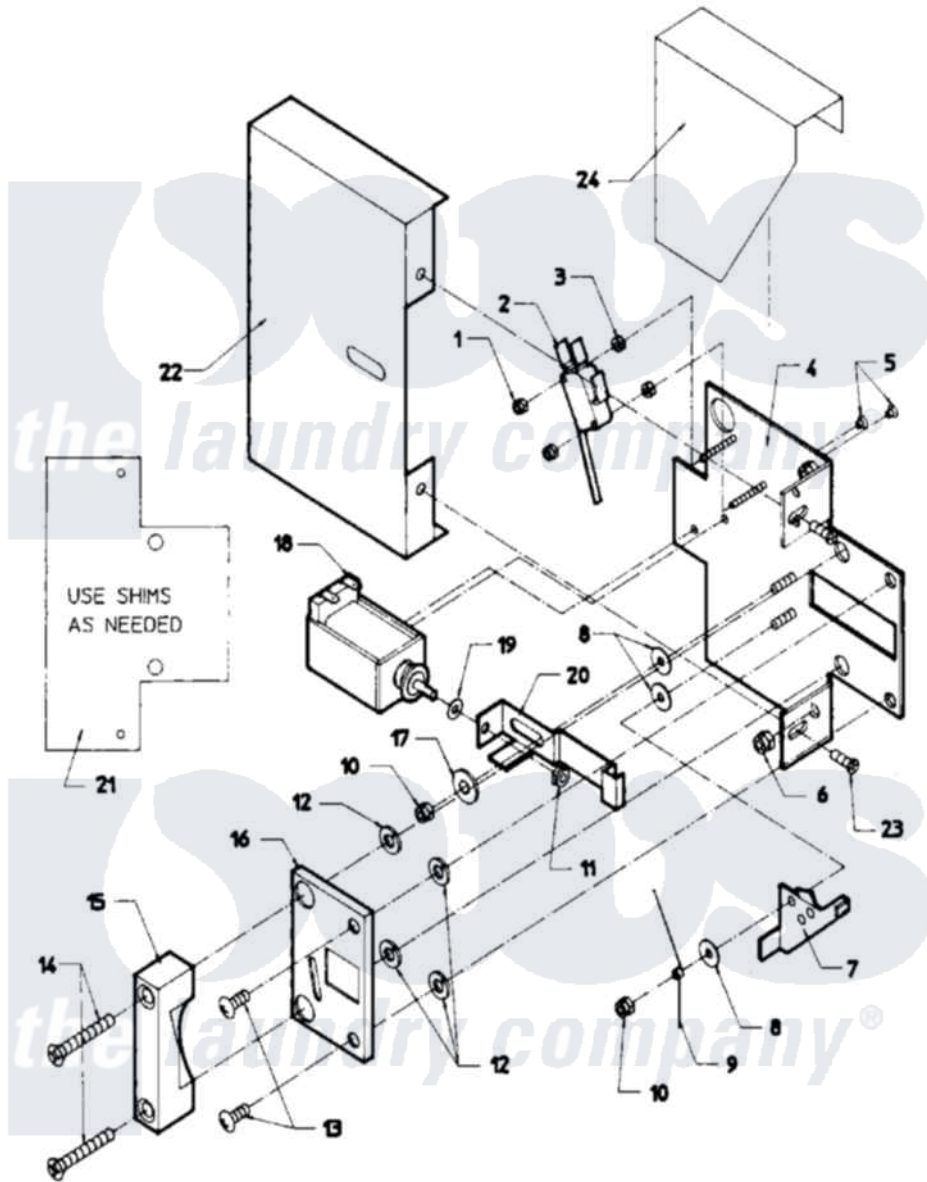

# Maytag AT50PN1 03 - DOOR SAFETY INTERLOCK - OPL MODELS

Maytag [Residential Maytag AT50PN1 Washer Parts](#) Parts Diagram 03 - DOOR SAFETY INTERLOCK - OPL MODELS  
 Click on the part number to view part

Item	Original Part Number	Replaced By	Status	Part Description
001	<a href="#">24001476</a>			Nut, Fiberlock
002	<a href="#">24001229</a>			Switch, Door Lock
003	24001477		Not Available	SPACER, NYLON (No.6)
004	NLA		Not Available	PLATE, DOOR LOCK
005	<a href="#">24001479</a>			Screw, S.s.
006	<a href="#">24001305</a>			Nut, Fiberlock
007	<a href="#">24001230</a>			Lever, Door Lock
008	<a href="#">24001480</a>			Washer, Teflon
009	<a href="#">24001293</a>			Spring, Torsion
010	24001342	<a href="#">74005230</a>		Nut, Lock
011	24001481	<a href="#">Y707702</a>		Locknut
012	<a href="#">24001295</a>			Lockwasher, S.s.
013	<a href="#">24001323</a>			Screw
014	<a href="#">24001642</a>			Screw, S.s.
015	24001483		Not Available	CATCH, DOOR LOCK
016	24001484		Not Available	COVER, DOOR LOCK PLATE

017	<a href="#">24001485</a>		Washer, Shoulder
018	<a href="#">24001101</a>		Solenoid, Door Rel
019	<a href="#">24001358</a>		Washer, Flat
020	24001486	Not Available	BUTTON, PUSH (STOP)
021	<a href="#">24001559</a>		Shim, Door Lock
022	24001487	Not Available	COVER, DOOR LOCK ASSY.
023	24001301	<a href="#">67006964</a>	Screw, Glide
024	24001488	Not Available	SHIELD, SPLASH (DOOR LOCK)