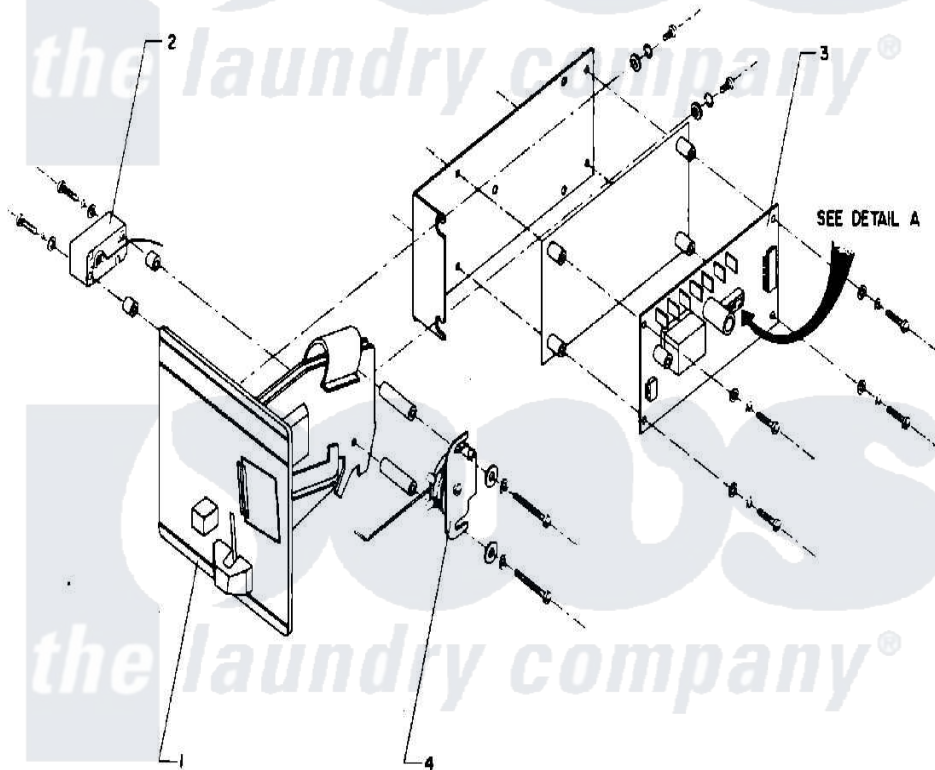

# Maytag AT50PN1 05 - COIN METER & COIN BOX

DETAIL A  
COIN COUNTER  
DIP SWITCHES

Maytag [Residential Maytag AT50PN1 Washer Parts](#) Parts Diagram 05 - COIN METER & COIN BOX  
Click on the part number to view part

Item	Original Part Number	Replaced By	Status	Part Description
001	24001615			COIN ACCEPTOR (US QUARTER)
002	NLA		Not Available	COIN SWITCH
003	24001617		Not Available	ELECTRONIC COIN COUNTER W/HAR
004	24001618		Not Available	SOLENOID, COIN BLOCKING (120V)
"	<a href="#">24001756</a>			Solenoid, Coin Blocking
NI	W10124350		Not Available	PART NUMBER NOT AVAILABLE
"	NLA		Not Available	KEY (MG1)