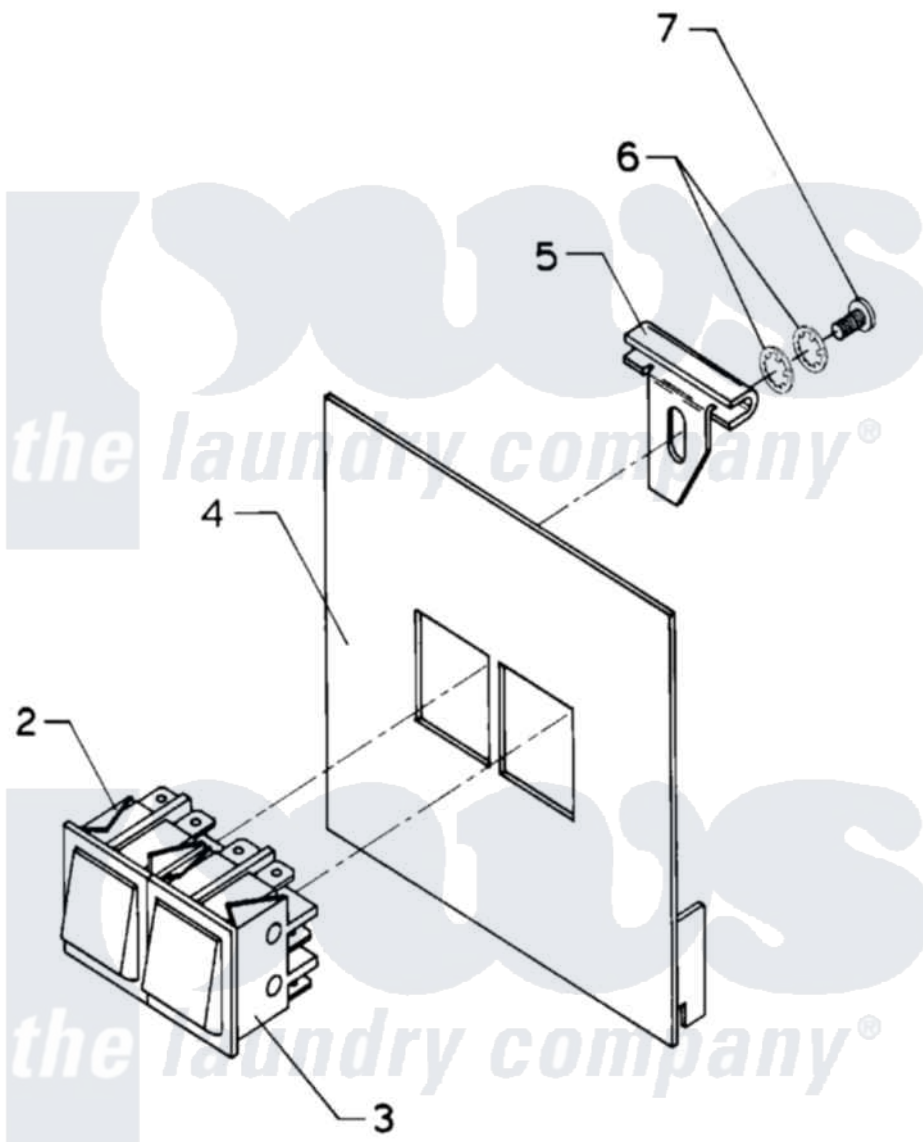

# Maytag AT50PN1 06 - MANUAL START/STOP CONTROL

Maytag [Residential Maytag AT50PN1 Washer Parts](#) Parts Diagram 06 - MANUAL START/STOP CONTROL  
 Click on the part number to view part

Item	Original Part Number	Replaced By	Status	Part Description
NI	24001764		Not Available	KIT, START/STOP COMPLETE
002	<a href="#">24001251</a>			Switch
003	<a href="#">24001252</a>			Switch, Momentary
004	NLA		Not Available	COVER, PLATE (OPL)