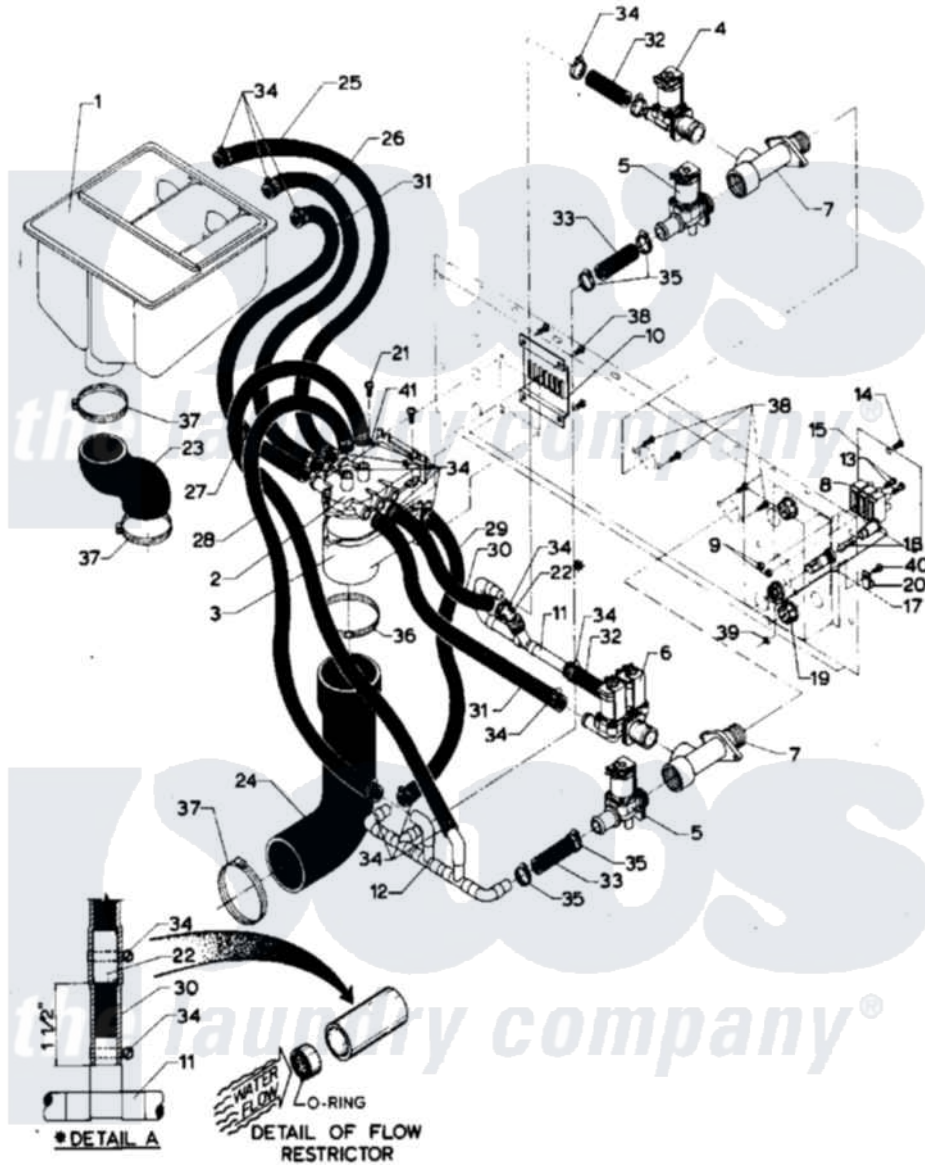

# Maytag AT50PN1 07 - SOAP DISPENSER

Maytag Residential Maytag AT50PN1 Washer Parts Parts Diagram 07 - SOAP DISPENSER  
 Click on the part number to view part

| Item | Original Part Number     | Replaced By              | Status        | Part Description              |
|------|--------------------------|--------------------------|---------------|-------------------------------|
| 001  | 24001627                 |                          | Not Available | DISPENSER, SUPPLY (COIN)      |
| 002  | <a href="#">24001031</a> |                          |               | Breaker, Vac.                 |
| 003  | <a href="#">24001032</a> |                          |               | Breaker, Vac.                 |
| 004  | <a href="#">24001119</a> |                          |               | Valve                         |
| 005  | W10124350                |                          | Not Available | NOT REQUIRED PART OR SEE NOTE |
| 006  | W10124350                |                          | Not Available | NOT REQUIRED PART OR SEE NOTE |
| 007  | <a href="#">24001448</a> |                          |               | Seal                          |
| 008  | 24001629                 |                          | Not Available | BLOCK, INPUT POWER (3 WIRE)   |
| 009  | <a href="#">24001425</a> |                          |               | Nut, Fiberlock, Pltd          |
| 010  | <a href="#">24001426</a> |                          |               | Cover, Vacuum Breaker         |
| 011  | 24001777                 |                          | Not Available | MANIFOLD, SUPPLY              |
| 012  | W10124350                |                          | Not Available | PART NUMBER NOT AVAILABLE     |
| 013  | <a href="#">24001430</a> |                          |               | Screw, S.s                    |
| 014  | 24001301                 | <a href="#">67006964</a> |               | Screw, Glide                  |