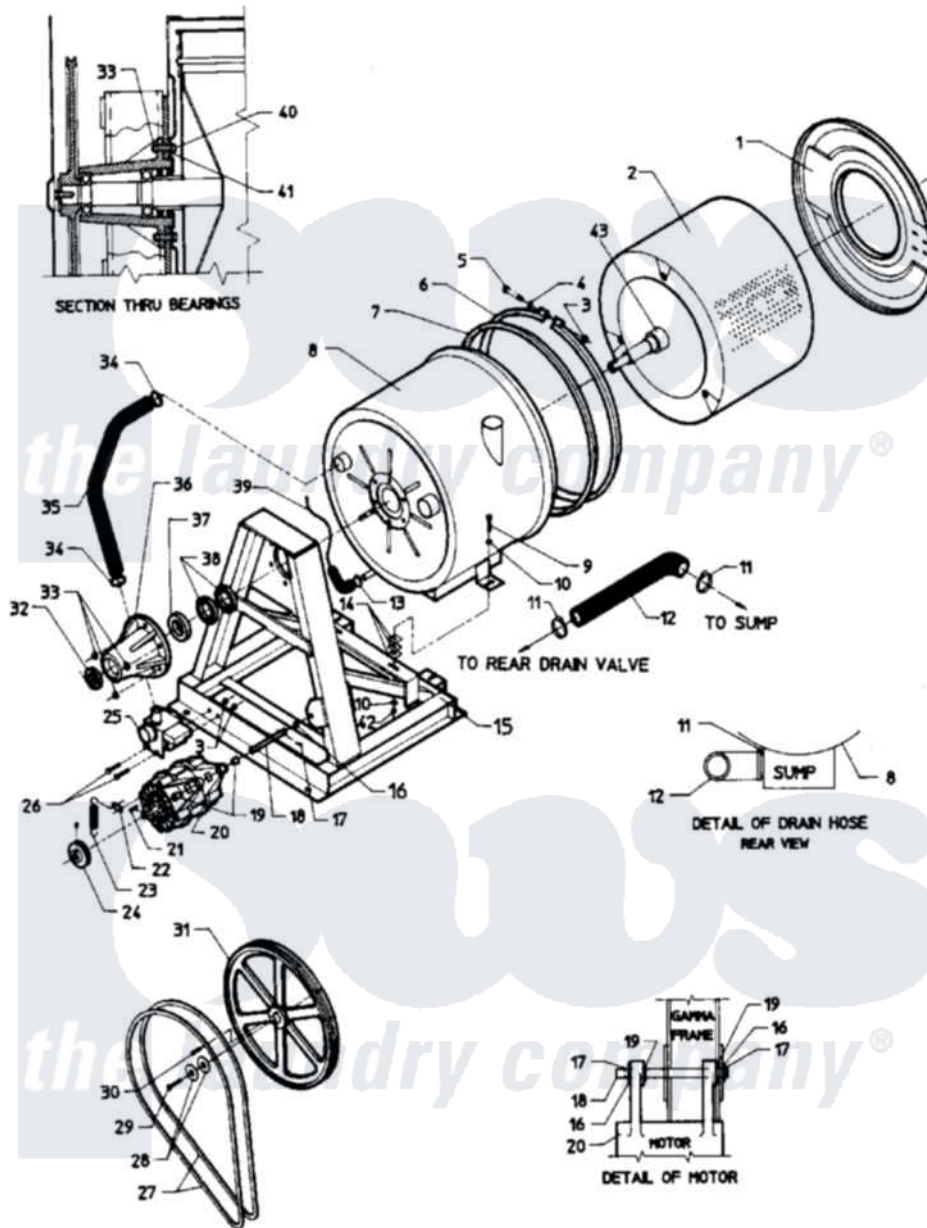

# Maytag AT50PN1 09 - MAIN EXPLODED VIEW - SUB ASSEMBLY

Maytag Residential Maytag AT50PN1 Washer Parts Parts Diagram 09 - MAIN EXPLODED VIEW - SUB ASSEMBLY  
 Click on the part number to view part

Item	Original Part Number	Replaced By	Status	Part Description
001	NLA		Not Available	FRONT SHELL ASSY.
002	<a href="#">24001392</a>			Kit, Basket
003	<a href="#">24001215</a>			Kit, Band Fastener
004	<a href="#">24001215</a>			Kit, Band Fastener
005	<a href="#">24001215</a>			Kit, Band Fastener
006	NLA		Not Available	KIT, BAND SHELL
007	<a href="#">24001184</a>			Gasket Kit
008	NLA		Not Available	KIT, SHIELD RETRO
"	NLA		Not Available	STRAP, CRADLE MTG. 72" LONG
009	<a href="#">24001657</a>			Bolt
010	<a href="#">24001516</a>			Washer, Flat Pltd.
011	24001353	<a href="#">696392</a>		Hose Clamp
012	<a href="#">24001503</a>			Cup, Supply
013	24001353	<a href="#">696392</a>		Hose Clamp
014	24001803		Not Available	SHIM, SHELL