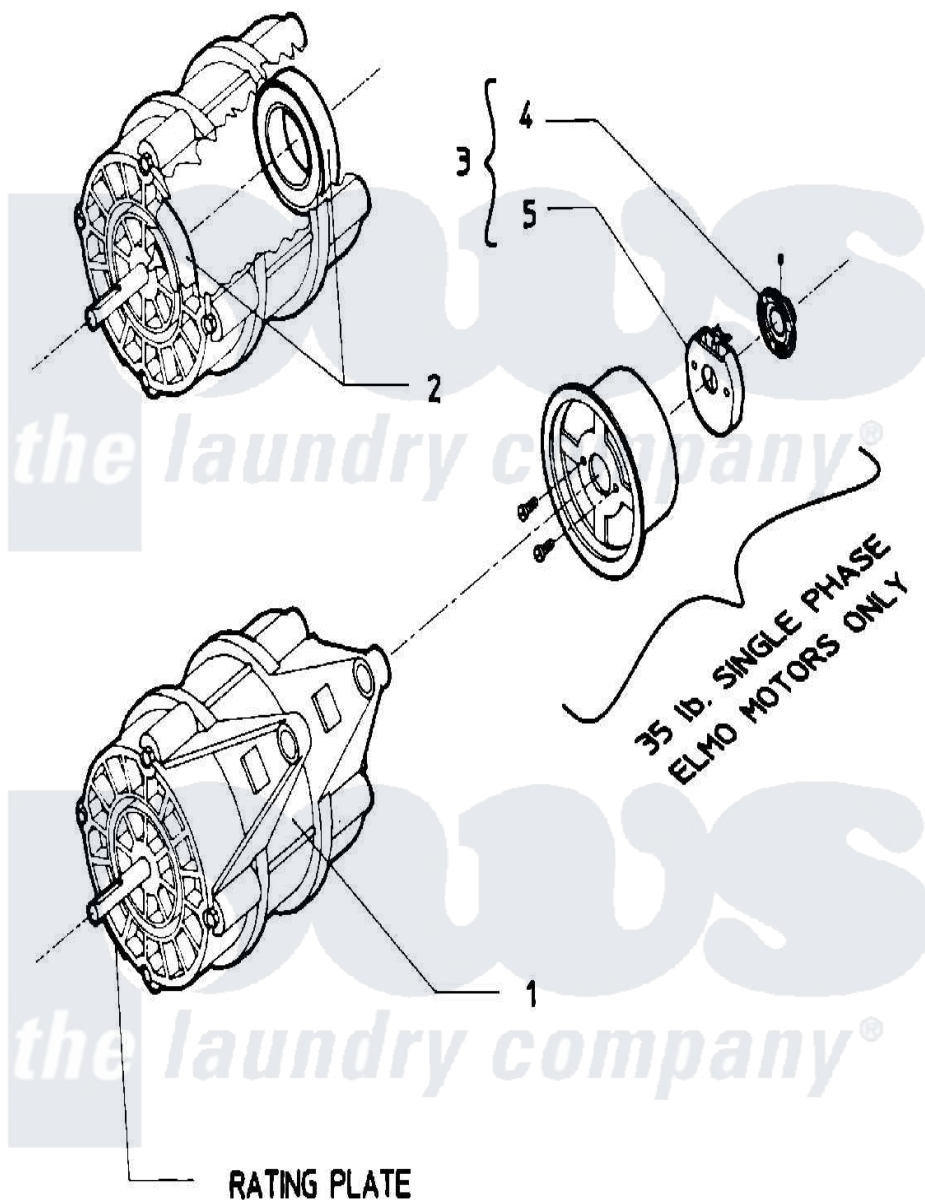

Maytag AT50PN1 10 - MOTOR

Maytag [Residential Maytag AT50PN1 Washer Parts](#) Parts Diagram 10 - MOTOR
[Click on the part number to view part](#)

Item	Original Part Number	Replaced By	Status	Part Description
001	24001080			Motor, 2SP
"	24001084			Motor, 2SP
002	24001017			Bearing, Motor