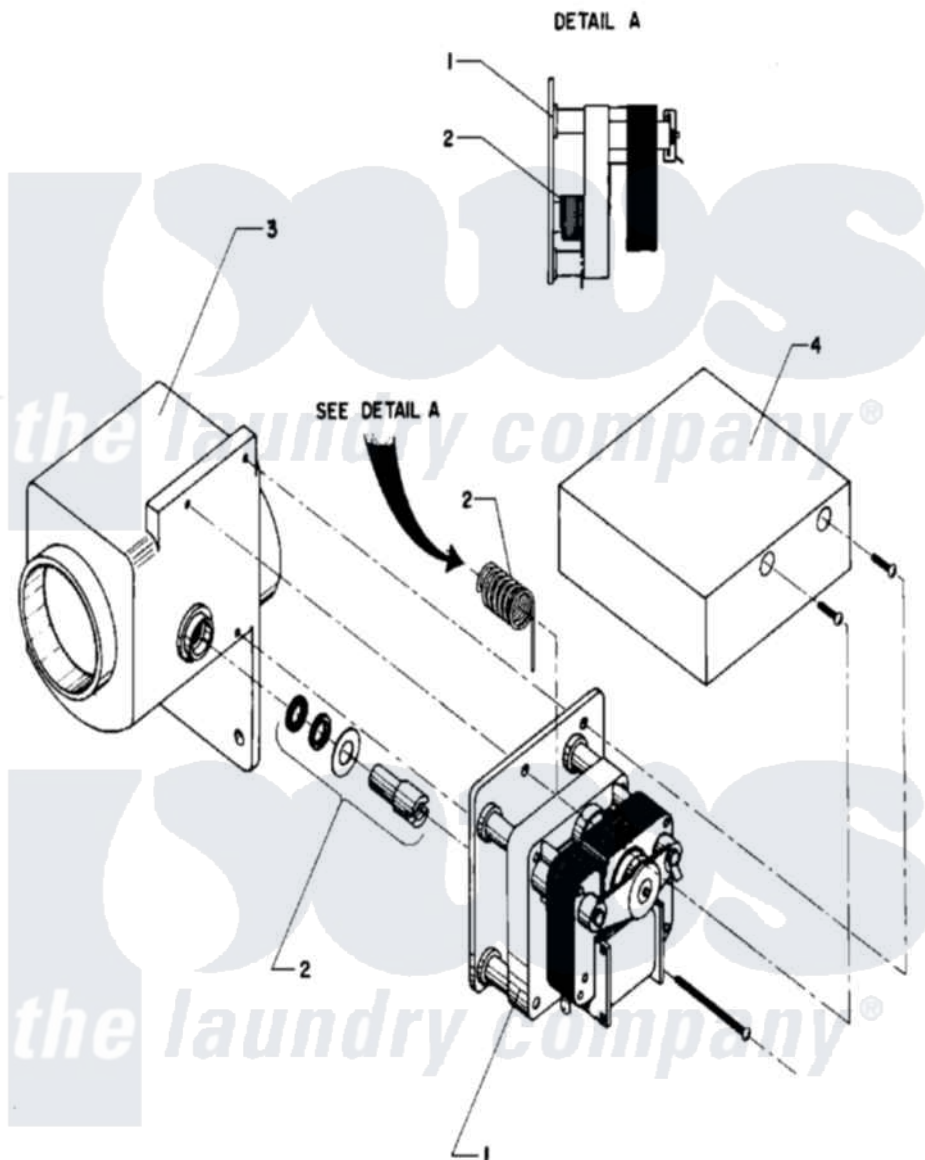

Maytag AT50PN1 11 - DRAIN VALVE

Maytag Residential Maytag AT50PN1 Washer Parts Parts Diagram 11 - DRAIN VALVE
[Click on the part number to view part](#)

Item	Original Part Number	Replaced By	Status	Part Description
001	24001217			Valve, Drain
"	24001530			Valve, Motor Drain
002	24001528			Shaft, Drive And Seal Kit