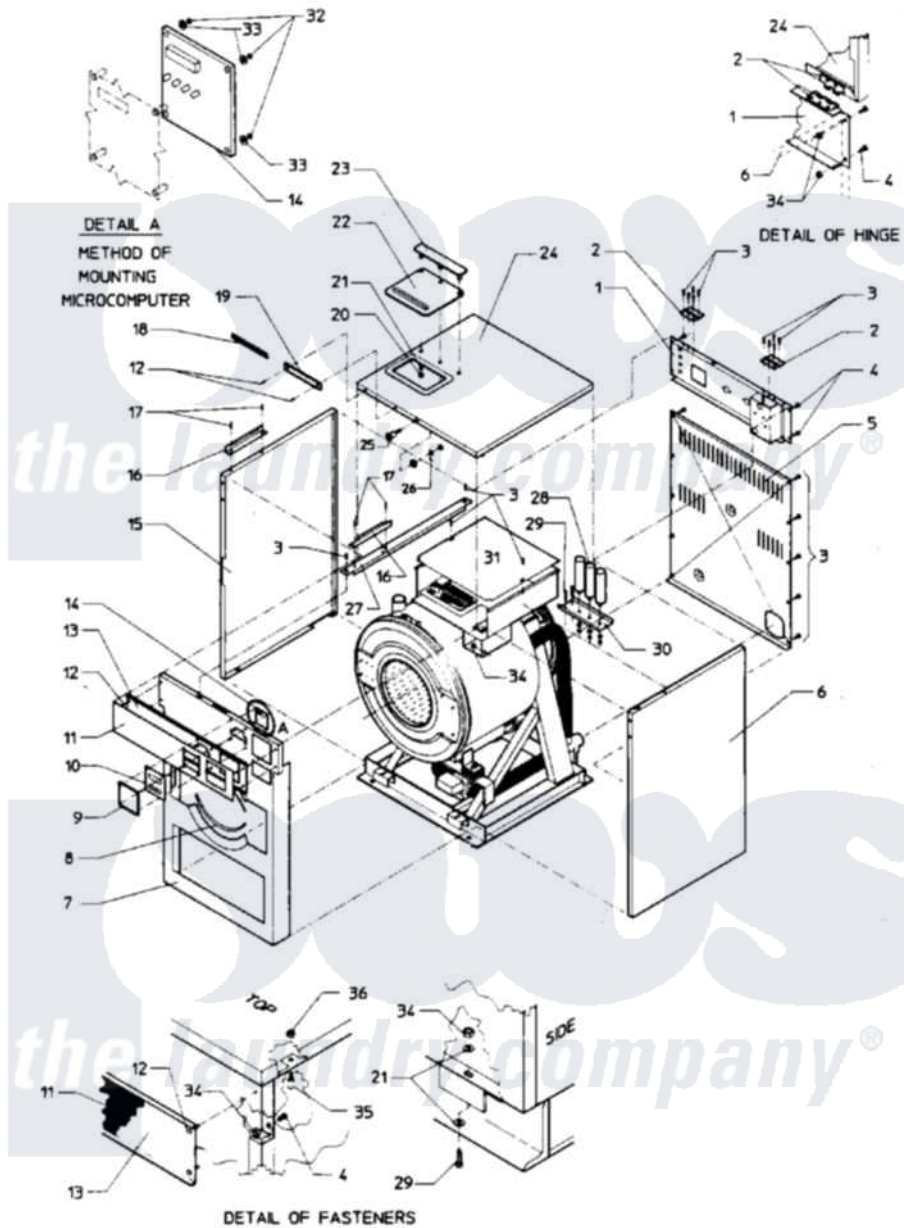

Maytag AT50PN2 01 - MAIN EXPLODED VIEW - COMPUTER MODELS

Maytag Residential Maytag AT50PN2 Washer Parts Parts Diagram 01 - MAIN EXPLODED VIEW - COMPUTER MODELS

[Click on the part number to view part](#)

Item	Original Part Number	Replaced By	Status	Part Description
001	24001171			Panel Kit, Valve
002	24001676		Not Available	HINGE, TOP COVER (NOTE: 18003069 AFTER SERIAL
"	Y24001300			Hinge
003	24001301	67006964		Screw, Glide
004	24001323			Screw
005	24001402	24001198		Hose Kit, Soap Dispenser
006	NLA		Not Available	PANEL KIT, SIDE (RT.)50
007	24001531		Not Available	PANEL ASSY. (INR. FRT.)
008	24001550	24001532		Trim- Pane
009	NLA		Not Available	TRIM, KEYPAD (CPTR GREY)
010	24001112			Switch, Membrane
"	24001114		Not Available	SWITCH, MEMBRANE (PC)
011	24001706		Not Available	DECAL
012	24001533			Rivet, Pop S.s.

013	24001688		Panel, Control
014	24001010		Board, Coin Computer
"	24001709		Board, Computer
015	NLA	Not Available	PANEL KIT, SIDE (LT.)50
016	24001539	Not Available	BRACKET, SOAP DISPENSER
017	24001533		Rivet, Pop S.s.
018	NLA	Not Available	DECAL (MAYTAG)
019	24001671	Not Available	NAMEPLATE
020	24001510	W10139757	Nut
021	24001295		Lockwasher, S.s.
022	24001219	Not Available	COVER, SOAP DISPENSER
023	24001542		Clamp, Soap Dispenser
024	NLA	Not Available	COVER, TOP
025	24001220		Lock, Top Cover
026	24001221		Latch, Top Cover
027	24001691	Not Available	BRACE, TOP
028	24001237		Capacitor
"	24001239		Capacitor
"	24001241		Capacitor W/Res.
029	24001303		Screw
030	24001674	Not Available	BRACKET, CAPACITOR
031	24001545	Not Available	COVER, ELECTRICAL MODULE
032	24001417	7103P070-60	Nut, Top Pilot
033	24001415		Washer, S.s.
034	24001305		Nut, Fiberlock
035	24001546	Not Available	STUD, S.S. (6/32" X 1/4")
036	24001425		Nut, Fiberlock, Pltd
"	24001675	Not Available	RESISTOR (12K OHMS 5 WATT) (W/CENTURY OR ELMO MOTORS)