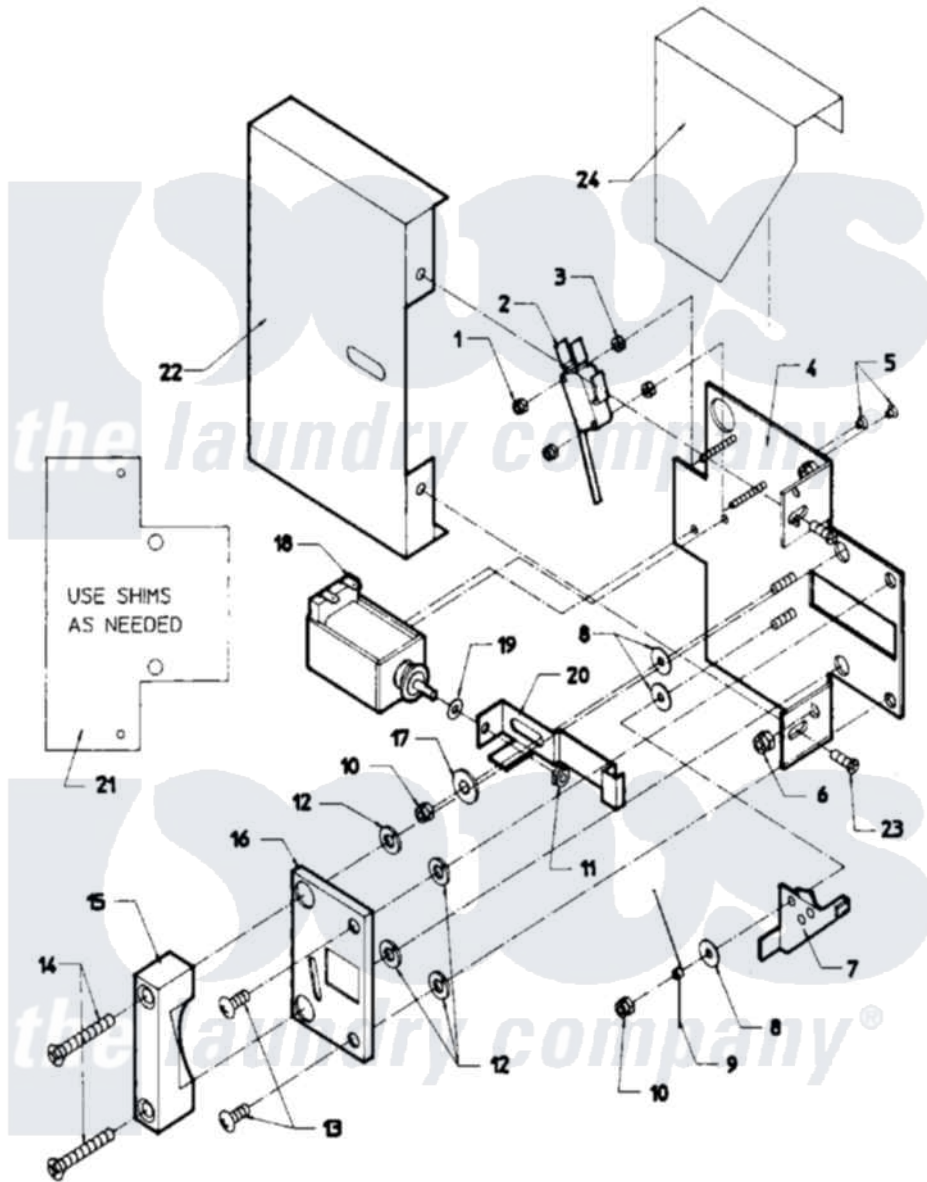

Maytag AT50PN2 03 - DOOR SAFETY INTERLOCK - OPL MODELS

Maytag [Residential Maytag AT50PN2 Washer Parts](#) Parts Diagram 03 - DOOR SAFETY INTERLOCK - OPL MODELS
 Click on the part number to view part

Item	Original Part Number	Replaced By	Status	Part Description
001	24001476			Nut, Fiberlock
002	24001229			Switch, Door Lock
003	24001477		Not Available	SPACER, NYLON (No.6)
004	NLA		Not Available	PLATE, DOOR LOCK
005	24001479			Screw, S.s.
006	24001305			Nut, Fiberlock
007	24001230			Lever, Door Lock
008	24001480			Washer, Teflon
009	24001293			Spring, Torsion
010	24001342	74005230		Nut, Lock
011	24001481	Y707702		Locknut
012	24001295			Lockwasher, S.s.
013	24001323			Screw
014	24001642			Screw, S.s.
015	24001483		Not Available	CATCH, DOOR LOCK
016	24001484		Not Available	COVER, DOOR LOCK PLATE

017	24001485		Washer, Shoulder
018	24001101		Solenoid, Door Rel
019	24001358		Washer, Flat
020	24001486	Not Available	BUTTON, PUSH (STOP)
021	24001559		Shim, Door Lock
022	24001487	Not Available	COVER, DOOR LOCK ASSY.
023	24001301	67006964	Screw, Glide
024	24001488	Not Available	SHIELD, SPLASH (DOOR LOCK)