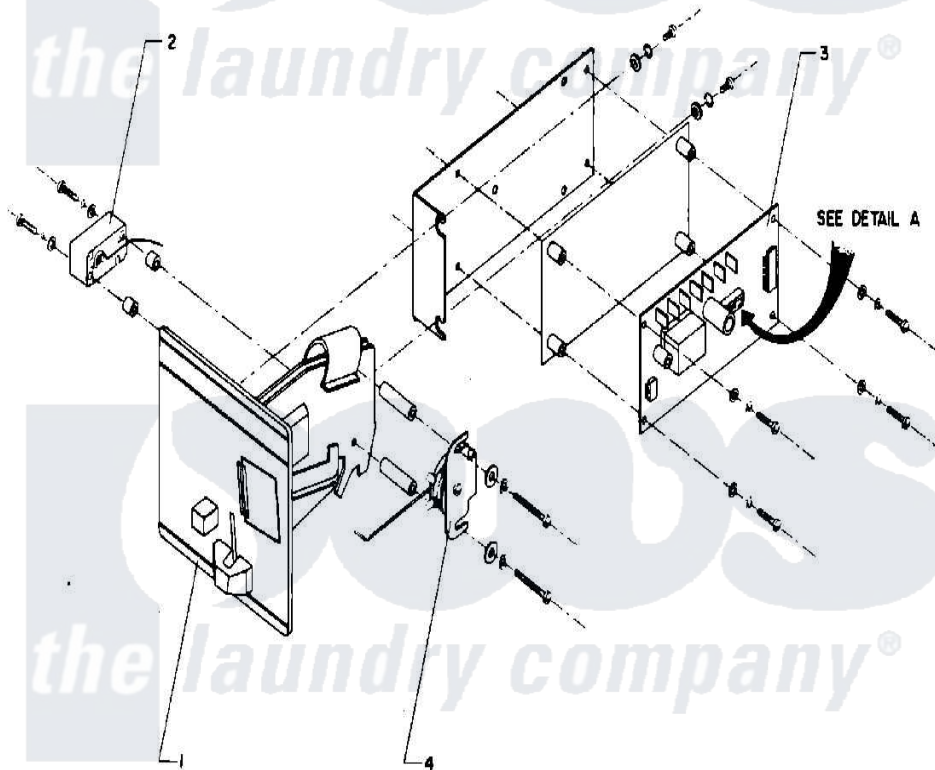

# Maytag AT50PN2 05 - COIN METER & COIN BOX

DETAIL A  
COIN COUNTER  
DIP SWITCHES

Maytag [Residential Maytag AT50PN2 Washer Parts](#) Parts Diagram 05 - COIN METER & COIN BOX  
Click on the part number to view part

Item	Original Part Number	Replaced By	Status	Part Description
001	24001615			COIN ACCEPTOR (US QUARTER)
002	NLA		Not Available	COIN SWITCH
003	24001617		Not Available	ELECTRONIC COIN COUNTER W/HAR
004	24001618		Not Available	SOLENOID, COIN BLOCKING (120V)
"	<a href="#">24001756</a>			Solenoid, Coin Blocking
NI	W10124350		Not Available	PART NUMBER NOT AVAILABLE
"	NLA		Not Available	KEY (MG1)